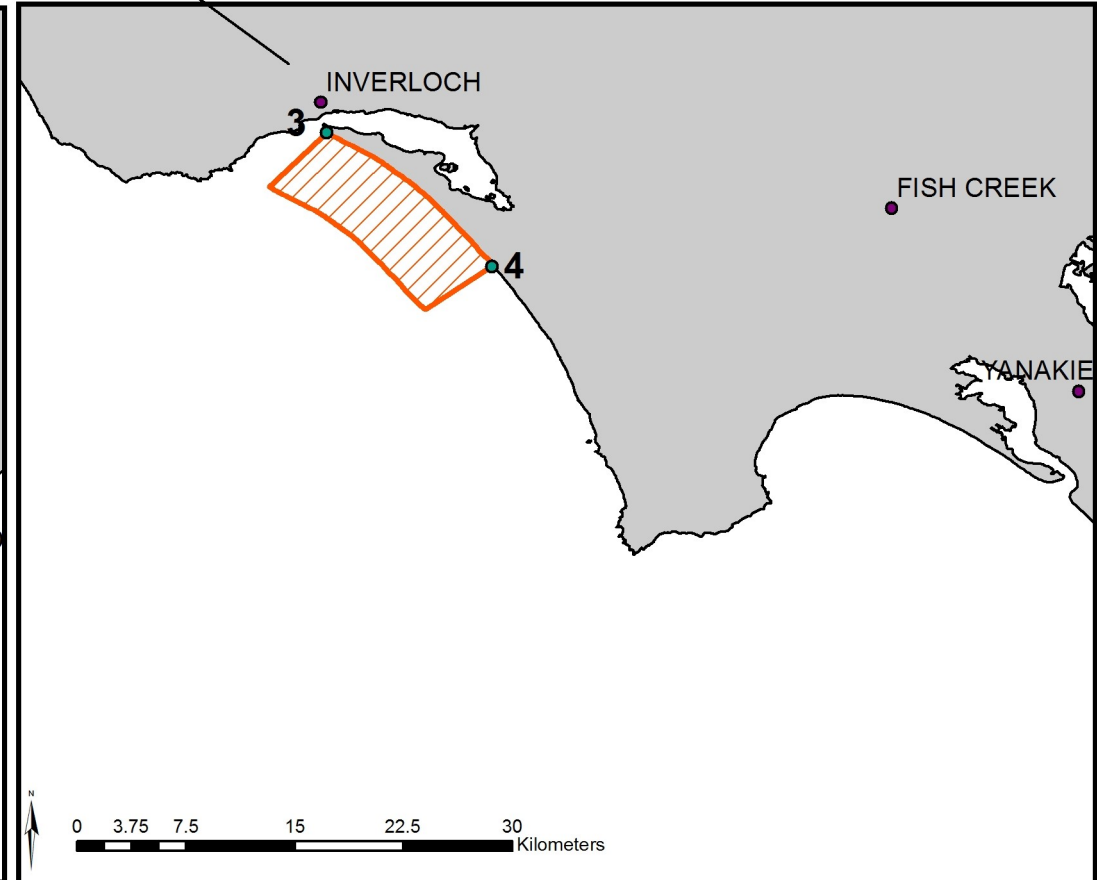

Victorian Commercial Pipi Fishing 2018

NOTES

Open to commercial pipi fishing extend offshore from the coast for three nautical miles.

The minimum size limit for pipis harvested by commercial fishers is 35 millimetres.

Coordinates bordering Discovery Bay

- 1 38°03.383' S 140°57.933' E
- 2 38°20.000' S 141°23.000' E

Access points in Discovery Bay

- A 38°03.883' S 141°00.550' E
- B 38°06.950' S 141°07.860' E
- C 38°08.722' S 141°11.076' E
- D 38°12.960' S 141°18.650' E

Coordinates bordering Venus Bay Closed Area

- 3 38°38.883' S 145°43.850' E
- 4 38°43.866' S 145°50.000' E

Legend  Commercial Pipi Fishing Closed Area