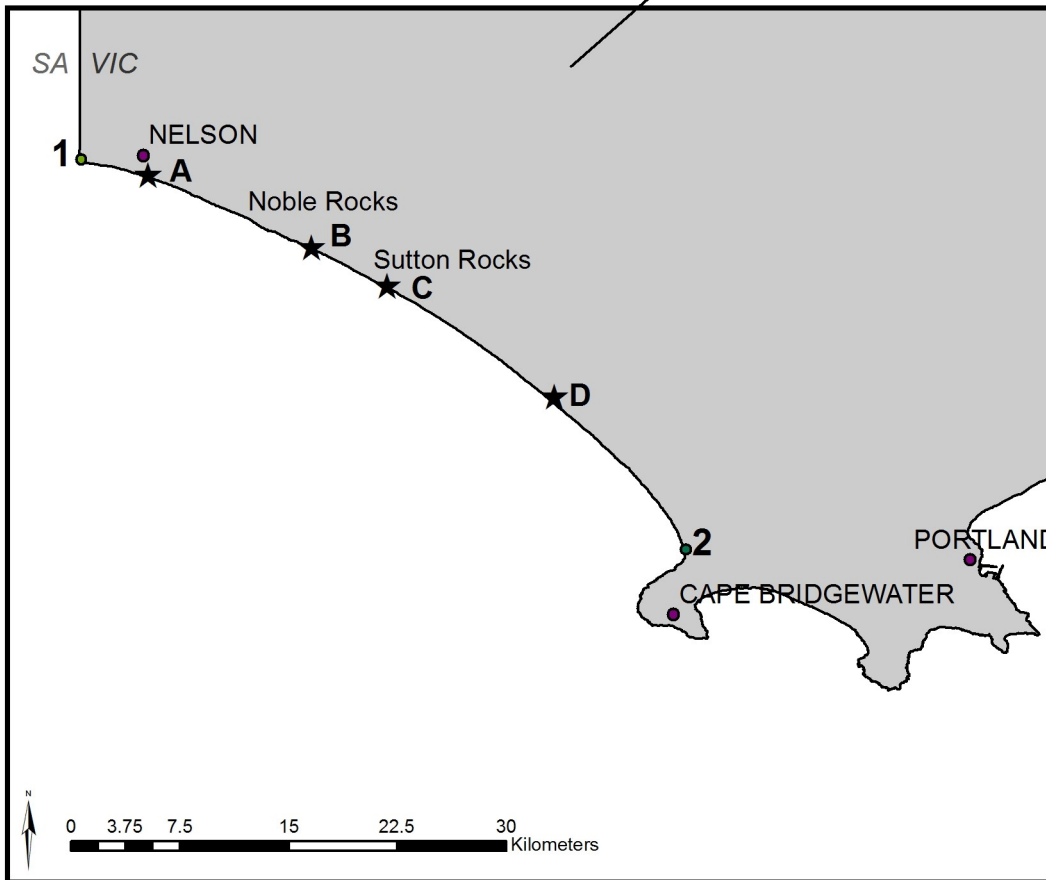

Victorian Commercial Pipi Fishing 2018

NOTES

Open to commercial pipi fishing extend offshore from the coast for three nautical miles.

The minimum size limit for pipis harvested by commercial fishers is 35 millimetres.

Coordinates bordering Discovery Bay

- 1 38°03.383' S 140°57.933' E
- 2 38°20.000' S 141°23.000' E

Access points in Discovery Bay

- A 38°03.883' S 141°00.550' E
- B 38°06.950' S 141°07.860' E
- C 38°08.722' S 141°11.076' E
- D 38°12.960' S 141°18.650' E

Coordinates bordering Venus Bay Closed Area

- 3 38°38.883' S 145°43.850' E
- 4 38°43.866' S 145°50.000' E

Legend  Commercial Pipi Fishing Closed Area