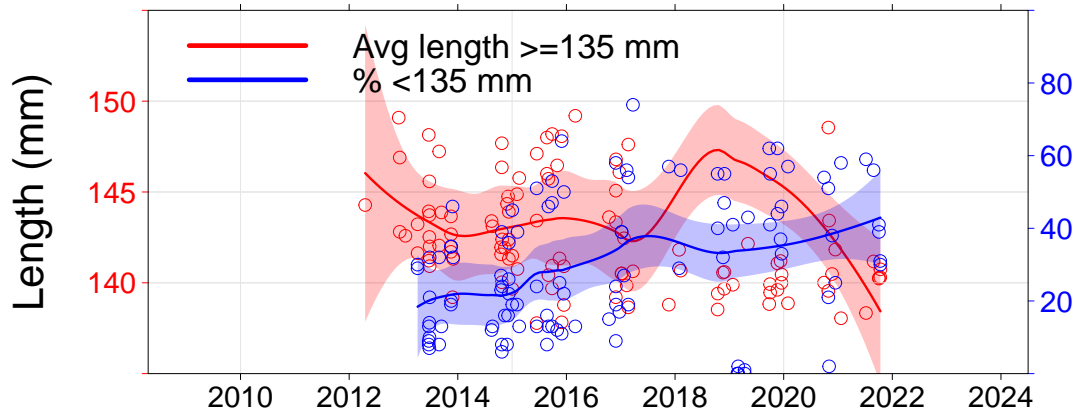

Julia Percy

- 3.01, JP North
- 3.02, JP NE
- 3.03, JP East
- 3.04, Prop Bay

Port Fairy

- 2.15, Yambuk
- 3.05, Crag
- 3.06, Burnets
- 3.07, Watertower
- 3.08, Lighthouse

Warrnambool

- 3.09, Mills
- 3.10, Killarney
- 3.11, Cutting
- 3.12, Thunder Pt
- 3.13, Lady Bay
- 3.14, Levys