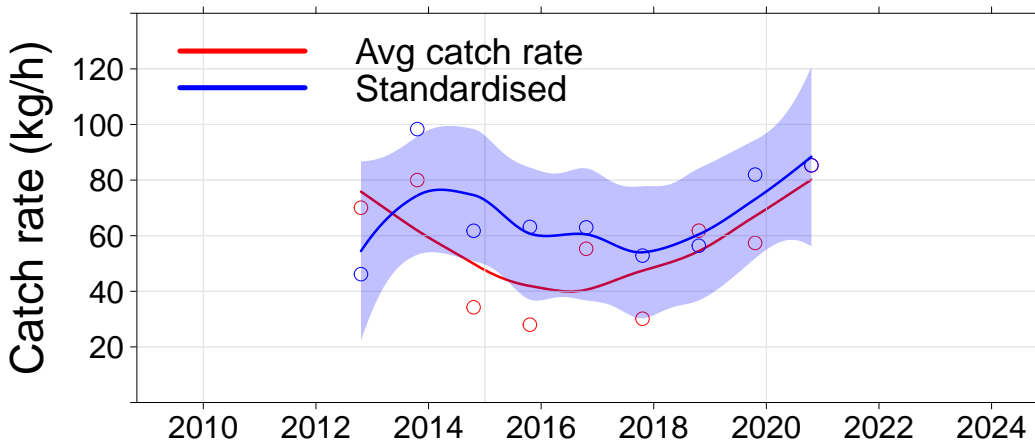

Julia Percy

- 3.01, JP North
- 3.02, JP NE
- 3.03, JP East
- 3.04, Prop Bay

Port Fairy

- 2.15, Yambuk
- 3.05, Crags
- 3.06, Burnets
- 3.07, Watertower
- 3.08, Lighthouse

Warrnambool

- 3.09, Mills
- 3.10, Killarney
- 3.11, Cutting
- 3.12, Thunder Pt
- 3.13, Lady Bay
- 3.14, Levys