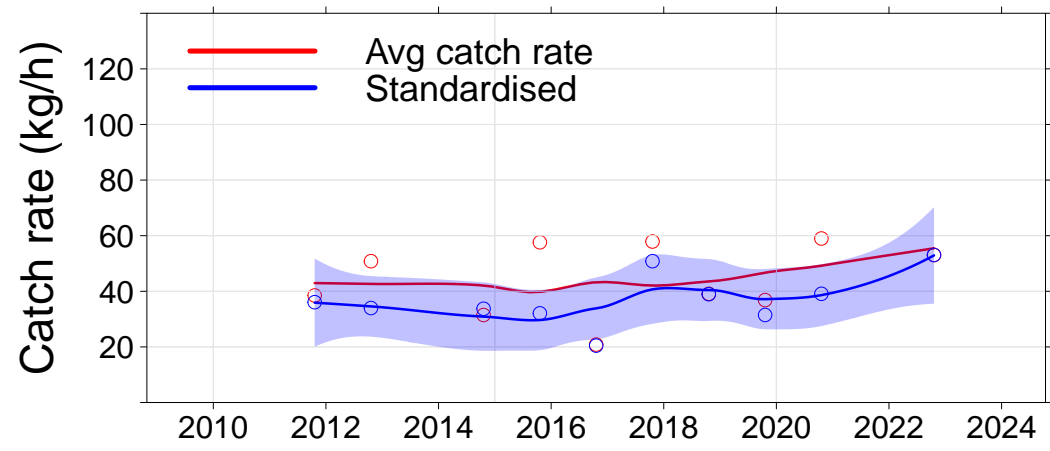

Reefcode 3.13, Lady Bay

Contents

Figure description

Portland

- 1.01, Discovery Bay
- 1.02, Whites
- 1.03, Watersprings
- 1.04, Blowholes
- 1.05, Tits
- 1.06, SBridgewater
- 1.07, Seal Caves
- 1.08, Horseshoe
- 2.01, Murels
- 2.02, Jones Bay
- 2.03, Outside Nelson
- 2.04, Devils Kitchen
- 2.05, Inside Nelson
- 2.06, Killer Waves
- 2.07, Yellow Rk
- 2.08, Cape Grant
- 2.09, Passage
- 2.10, Lawrence Rx
- 2.11, Blacknose
- 2.12, Hospital
- 2.13, Dutton
- 2.14, Julia Bank
- 2.16, Minerva

Julia Percy

- 3.01, JP North
- 3.02, JP NE
- 3.03, JP East
- 3.04, Prop Bay

Port Fairy

- 2.15, Yambuk
- 3.05, Crags
- 3.06, Burnets
- 3.07, Watertower
- 3.08, Lighthouse

Warrnambool

- 3.09, Mills
- 3.10, Killarney
- 3.11, Cutting
- 3.12, Thunder Pt

3.13, Lady Bay

3.14, Levys