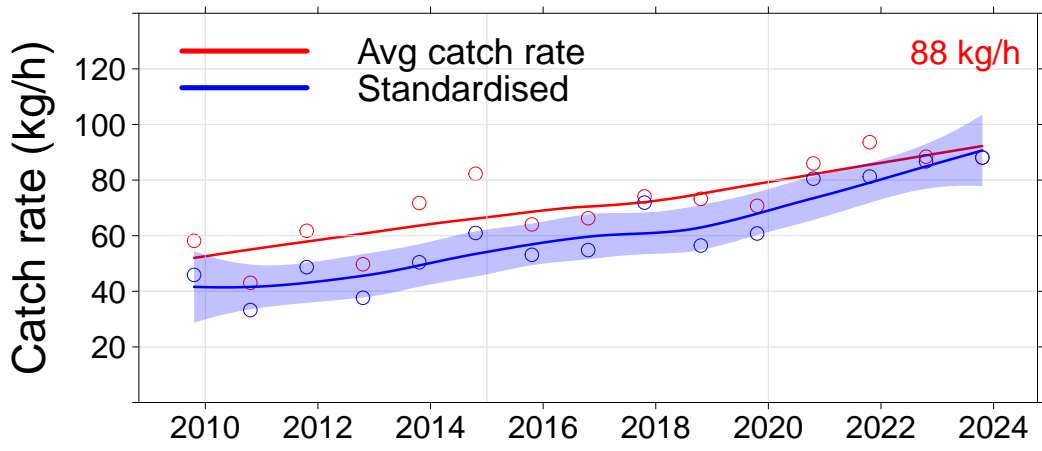

Reefcode 3.05, Crags

Contents

Figure description

Portland

- 1.01, Discovery Bay
- 1.02, Whites
- 1.03, Watersprings
- 1.04, Blowholes
- 1.05, Tits
- 1.06, SBridgewater
- 1.07, Seal Caves
- 1.08, Horseshoe
- 2.01, Murels
- 2.02, Jones Bay
- 2.03, Outside Nelson
- 2.04, Devils Kitchen
- 2.05, Inside Nelson
- 2.06, Killer Waves
- 2.07, Yellow Rk
- 2.08, Cape Grant
- 2.09, Passage
- 2.10, Lawrence Rx
- 2.11, Blacknose
- 2.12, Hospital
- 2.13, Dutton
- 2.14, Julia Bank
- 2.16, Minerva

Julia Percy

- 3.01, JP North
- 3.02, JP NE
- 3.03, JP East
- 3.04, Prop Bay

Port Fairy

- 2.15, Yambuk

3.05, Crags

- 3.06, Burnets
- 3.07, Watertower
- 3.08, Lighthouse

Warrnambool

- 3.09, Mills
- 3.10, Killarney
- 3.11, Cutting
- 3.12, Thunder Pt
- 3.13, Lady Bay
- 3.14, Levys