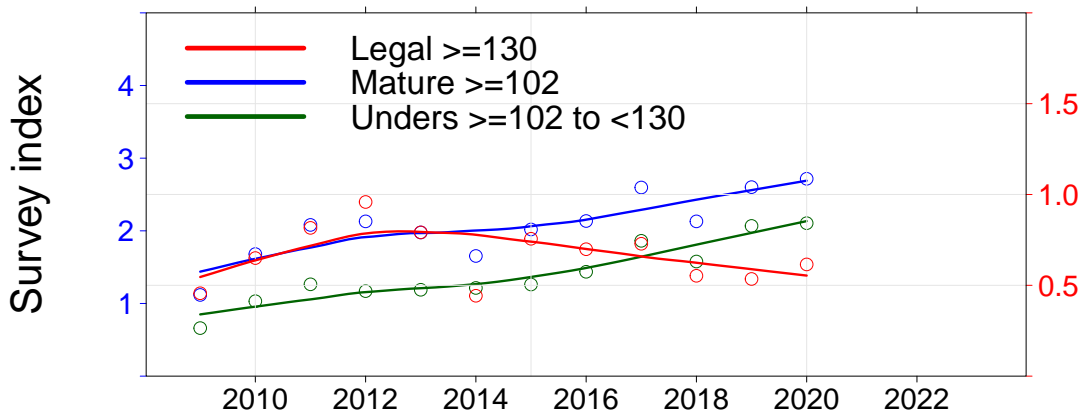

Julia Percy

- 3.01, JP North
- 3.02, JP NE
- 3.03, JP East
- 3.04, Prop Bay

Port Fairy

- 2.15, Yambuk
- 3.05, Craggs
- 3.06, Burnets
- 3.07, Watertower
- 3.08, Lighthouse

Warrnambool

- 3.09, Mills
- 3.10, Killarney
- 3.11, Cutting
- 3.12, Thunder Pt
- 3.13, Lady Bay
- 3.14, Levys