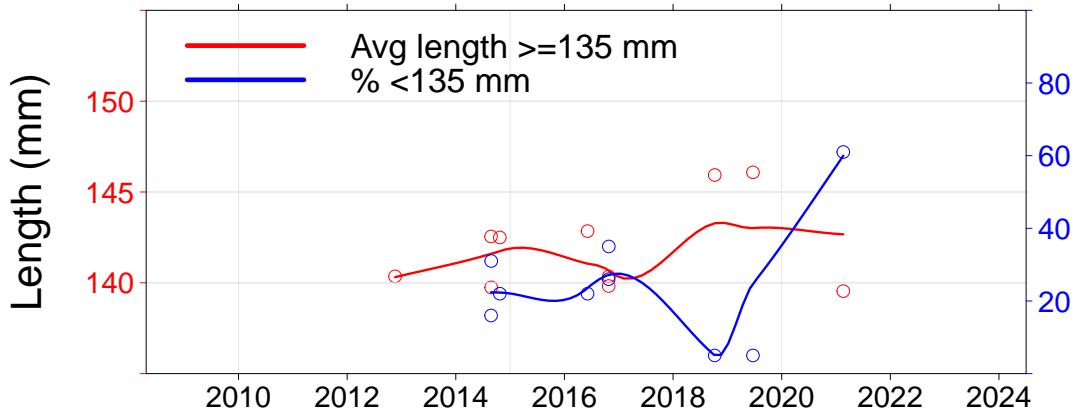

Julia Percy

- 3.01, JP North
- 3.02, JP NE
- 3.03, JP East
- 3.04, Prop Bay

Port Fairy

- 2.15, Yambuk
- 3.05, Crags
- 3.06, Burnets
- 3.07, Watertower
- 3.08, Lighthouse

Warrnambool

- 3.09, Mills
- 3.10, Killarney
- 3.11, Cutting
- 3.12, Thunder Pt
- 3.13, Lady Bay
- 3.14, Levys