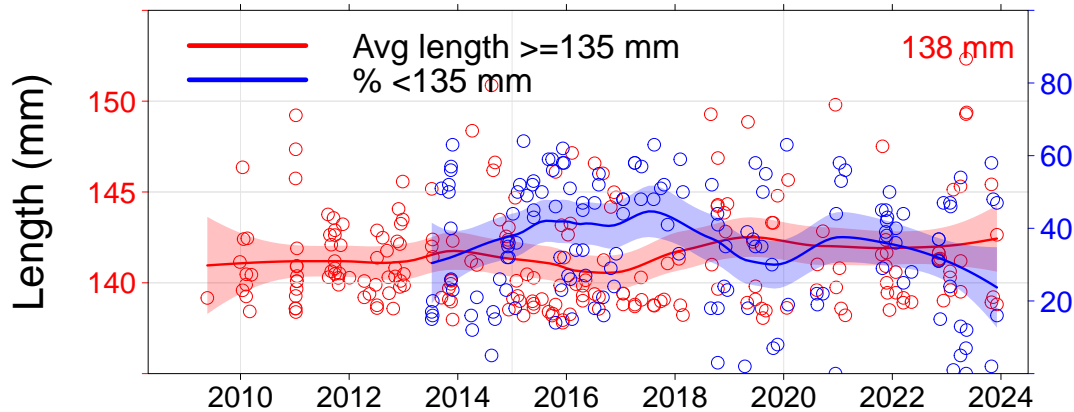

Julia Percy

- 3.01, JP North
- 3.02, JP NE
- 3.03, JP East
- 3.04, Prop Bay

Port Fairy

- 2.15, Yambuk
- 3.05, Craggs
- 3.06, Burnets
- 3.07, Watertower**
- 3.08, Lighthouse

Warrnambool

- 3.09, Mills
- 3.10, Killarney
- 3.11, Cutting
- 3.12, Thunder Pt
- 3.13, Lady Bay
- 3.14, Levys