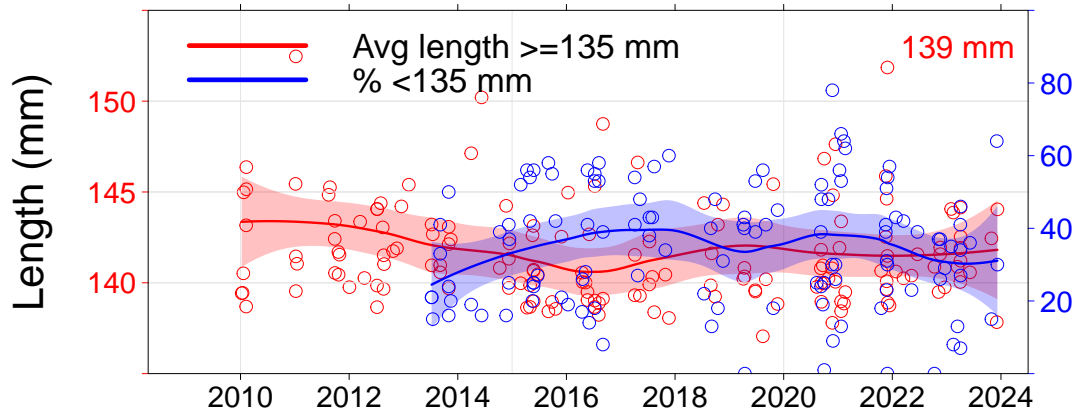

Reefcode 3.08, Lighthouse

Contents

Figure description

Portland

- 1.01, Discovery Bay
- 1.02, Whites
- 1.03, Watersprings
- 1.04, Blowholes
- 1.05, Tits
- 1.06, SBridgewater
- 1.07, Seal Caves
- 1.08, Horseshoe
- 2.01, Murels
- 2.02, Jones Bay
- 2.03, Outside Nelson
- 2.04, Devils Kitchen
- 2.05, Inside Nelson
- 2.06, Killer Waves
- 2.07, Yellow Rk
- 2.08, Cape Grant
- 2.09, Passage
- 2.10, Lawrence Rx
- 2.11, Blacknose
- 2.12, Hospital
- 2.13, Dutton
- 2.14, Julia Bank
- 2.16, Minerva

Julia Percy

- 3.01, JP North
- 3.02, JP NE
- 3.03, JP East
- 3.04, Prop Bay

Port Fairy

- 2.15, Yambuk
- 3.05, Craggs
- 3.06, Burnets
- 3.07, Watertower
- **3.08, Lighthouse**

Warrnambool

- 3.09, Mills
- 3.10, Killarney
- 3.11, Cutting
- 3.12, Thunder Pt
- 3.13, Lady Bay
- 3.14, Levys