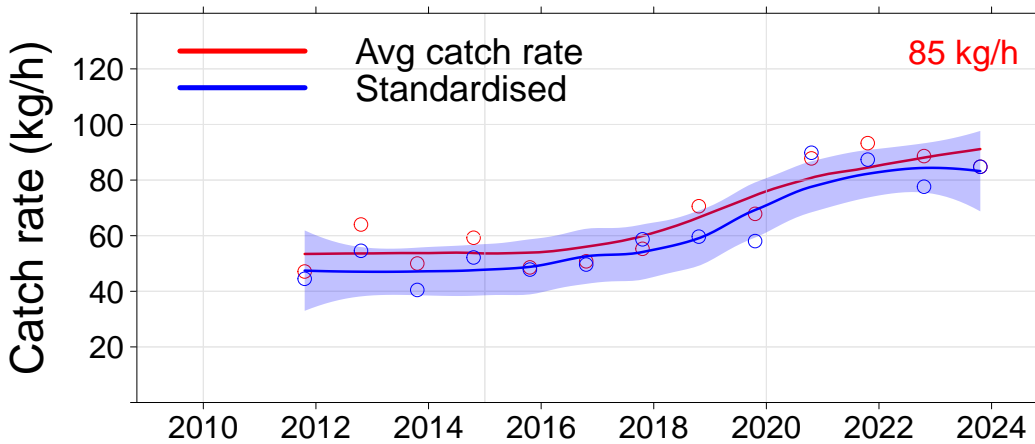

Julia Percy

- 3.01, JP North
- 3.02, JP NE
- 3.03, JP East
- 3.04, Prop Bay

Port Fairy

- 2.15, Yambuk
- 3.05, Crags
- 3.06, Burnets
- 3.07, Watertower
- 3.08, Lighthouse

Warrnambool

- 3.09, Mills
- 3.10, Killarney**
- 3.11, Cutting
- 3.12, Thunder Pt
- 3.13, Lady Bay
- 3.14, Levys