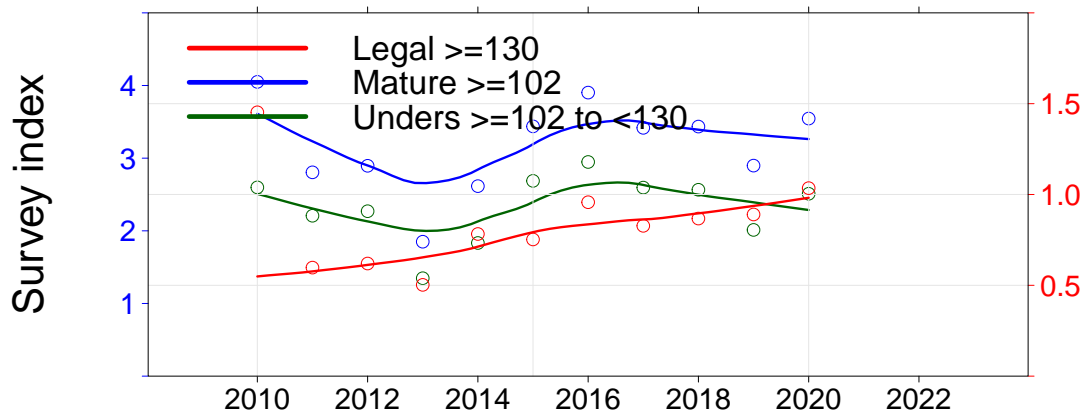

Julia Percy

- 3.01, JP North
- 3.02, JP NE
- 3.03, JP East
- 3.04, Prop Bay

Port Fairy

- 2.15, Yambuk
- 3.05, Craggs
- 3.06, Burnets
- 3.07, Watertower
- 3.08, Lighthouse

Warrnambool

- 3.09, Mills
- 3.10, Killarney
- 3.11, Cutting
- 3.12, Thunder Pt
- 3.13, Lady Bay
- 3.14, Levys