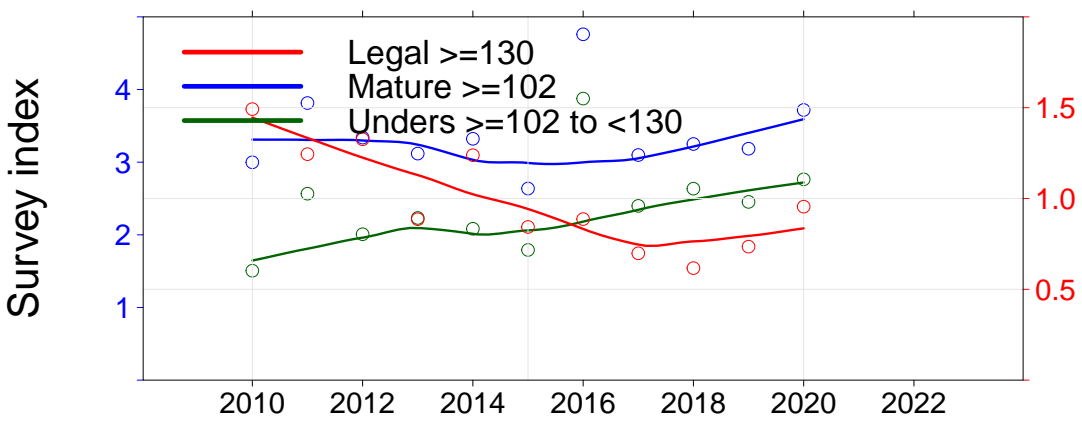

Reefcode 3.05, Crags

Contents

Figure description

Portland

- 1.01, Discovery Bay
- 1.02, Whites
- 1.03, Watersprings
- 1.04, Blowholes
- 1.05, Tits
- 1.06, SBridgewater
- 1.07, Seal Caves
- 1.08, Horseshoe
- 2.01, Murels
- 2.02, Jones Bay
- 2.03, Outside Nelson
- 2.04, Devils Kitchen
- 2.05, Inside Nelson
- 2.06, Killer Waves
- 2.07, Yellow Rk
- 2.08, Cape Grant
- 2.09, Passage
- 2.10, Lawrence Rx
- 2.11, Blacknose
- 2.12, Hospital
- 2.13, Dutton
- 2.14, Julia Bank
- 2.16, Minerva

Julia Percy

- 3.01, JP North
- 3.02, JP NE
- 3.03, JP East
- 3.04, Prop Bay

Port Fairy

- 2.15, Yambuk

3.05, Crags

- 3.06, Burnets
- 3.07, Watertower
- 3.08, Lighthouse

Warrnambool

- 3.09, Mills
- 3.10, Killarney
- 3.11, Cutting
- 3.12, Thunder Pt
- 3.13, Lady Bay
- 3.14, Levys