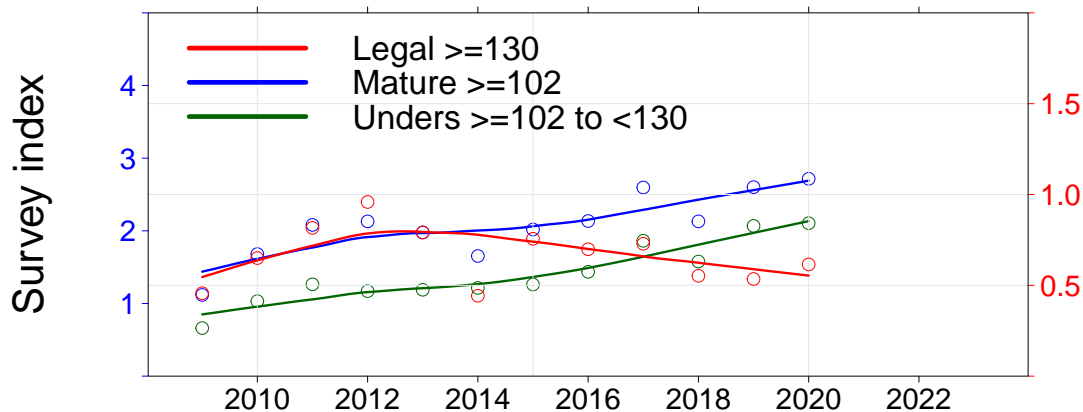

Julia Percy

- 3.01, JP North
- 3.02, JP NE
- 3.03, JP East
- 3.04, Prop Bay

Port Fairy

- 2.15, Yambuk
- 3.05, Craggs
- 3.06, Burnets
- 3.07, Watertower
- 3.08, Lighthouse

Warrnambool

- 3.09, Mills
- 3.10, Killarney
- 3.11, Cutting
- 3.12, Thunder Pt
- 3.13, Lady Bay
- 3.14, Levys