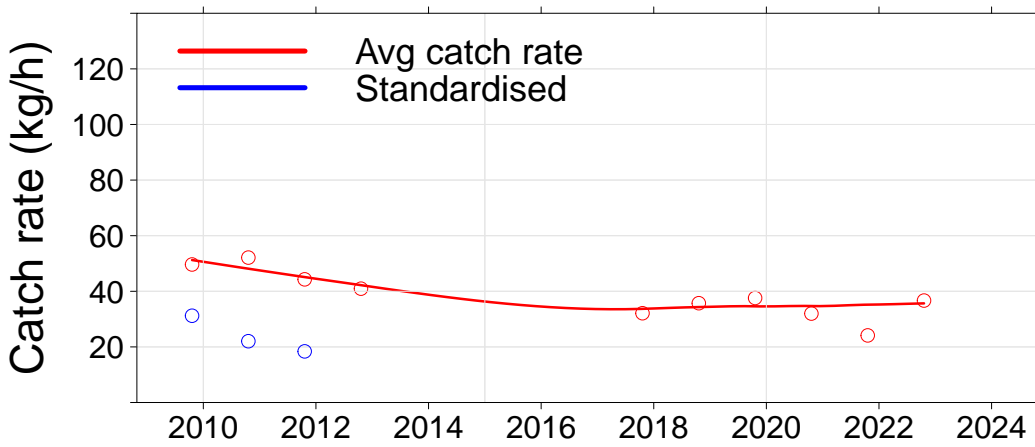

Reefcode 2.14, Julia Bank

Contents

Figure description

Portland

- 1.01, Discovery Bay
- 1.02, Whites
- 1.03, Watersprings
- 1.04, Blowholes
- 1.05, Tits
- 1.06, SBridgewater
- 1.07, Seal Caves
- 1.08, Horseshoe
- 2.01, Murels
- 2.02, Jones Bay
- 2.03, Outside Nelson
- 2.04, Devils Kitchen
- 2.05, Inside Nelson
- 2.06, Killer Waves
- 2.07, Yellow Rk
- 2.08, Cape Grant
- 2.09, Passage
- 2.10, Lawrence Rx
- 2.11, Blacknose
- 2.12, Hospital
- 2.13, Dutton
- **2.14, Julia Bank**
- 2.16, Minerva

Julia Percy

- 3.01, JP North
- 3.02, JP NE
- 3.03, JP East
- 3.04, Prop Bay

Port Fairy

- 2.15, Yambuk
- 3.05, Crag
- 3.06, Burnets
- 3.07, Watertower
- 3.08, Lighthouse

Warrnambool

- 3.09, Mills
- 3.10, Killarney
- 3.11, Cutting
- 3.12, Thunder Pt
- 3.13, Lady Bay
- 3.14, Levys