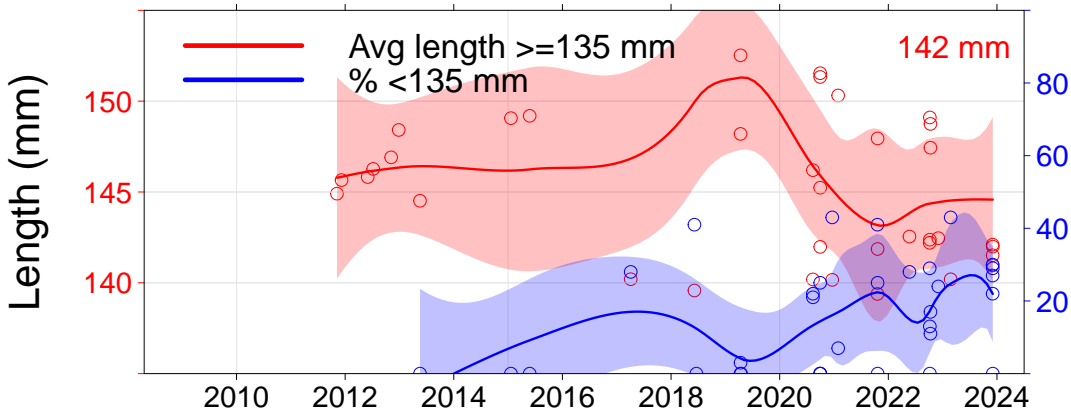

Reefcode 3.14, Levys

Contents

Figure description

Portland

- 1.01, Discovery Bay
- 1.02, Whites
- 1.03, Watersprings
- 1.04, Blowholes
- 1.05, Tits
- 1.06, SBridgewater
- 1.07, Seal Caves
- 1.08, Horseshoe
- 2.01, Murels
- 2.02, Jones Bay
- 2.03, Outside Nelson
- 2.04, Devils Kitchen
- 2.05, Inside Nelson
- 2.06, Killer Waves
- 2.07, Yellow Rk
- 2.08, Cape Grant
- 2.09, Passage
- 2.10, Lawrence Rx
- 2.11, Blacknose
- 2.12, Hospital
- 2.13, Dutton
- 2.14, Julia Bank
- 2.16, Minerva

Julia Percy

- 3.01, JP North
- 3.02, JP NE
- 3.03, JP East
- 3.04, Prop Bay

Port Fairy

- 2.15, Yambuk
- 3.05, Crags
- 3.06, Burnets
- 3.07, Watertower
- 3.08, Lighthouse

Warrnambool

- 3.09, Mills
- 3.10, Killarney
- 3.11, Cutting
- 3.12, Thunder Pt
- 3.13, Lady Bay
- 3.14, Levys