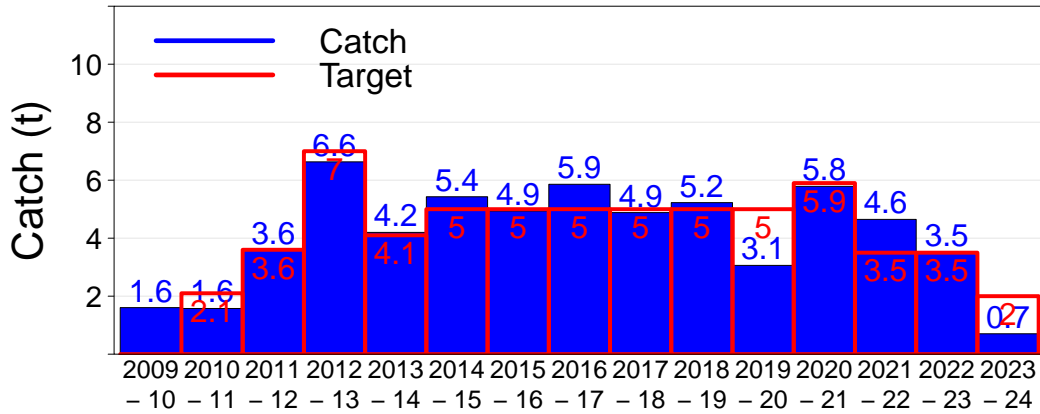

Julia Percy

- 3.01, JP North
- 3.02, JP NE
- 3.03, JP East
- 3.04, Prop Bay

Port Fairy

- 2.15, Yambuk
- 3.05, Craggs
- 3.06, Burnets
- 3.07, Watertower**
- 3.08, Lighthouse

Warrnambool

- 3.09, Mills
- 3.10, Killarney
- 3.11, Cutting
- 3.12, Thunder Pt
- 3.13, Lady Bay
- 3.14, Levys