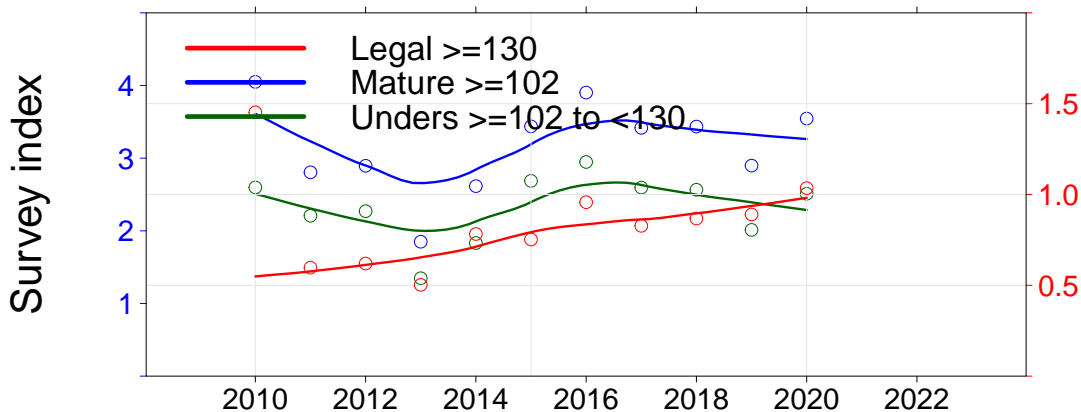

Julia Percy

- 3.01, JP North
- 3.02, JP NE
- 3.03, JP East**
- 3.04, Prop Bay

Port Fairy

- 2.15, Yambuk
- 3.05, Crags
- 3.06, Burnets
- 3.07, Watertower
- 3.08, Lighthouse

Warrnambool

- 3.09, Mills
- 3.10, Killarney
- 3.11, Cutting
- 3.12, Thunder Pt
- 3.13, Lady Bay
- 3.14, Levys