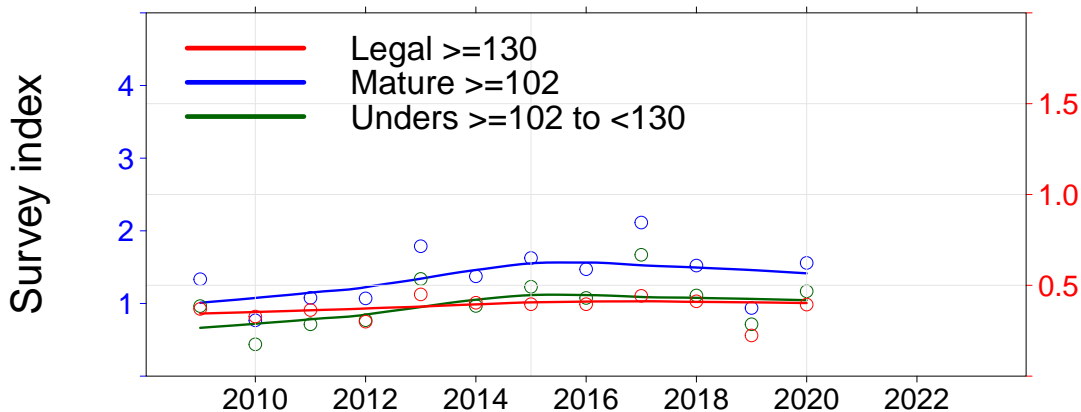

Julia Percy

- 3.01, JP North
- 3.02, JP NE
- 3.03, JP East
- 3.04, Prop Bay

Port Fairy

- 2.15, Yambuk
- 3.05, Crags
- 3.06, Burnets
- 3.07, Watertower
- 3.08, Lighthouse

Warrnambool

- 3.09, Mills
- 3.10, Killarney**
- 3.11, Cutting
- 3.12, Thunder Pt
- 3.13, Lady Bay
- 3.14, Levys