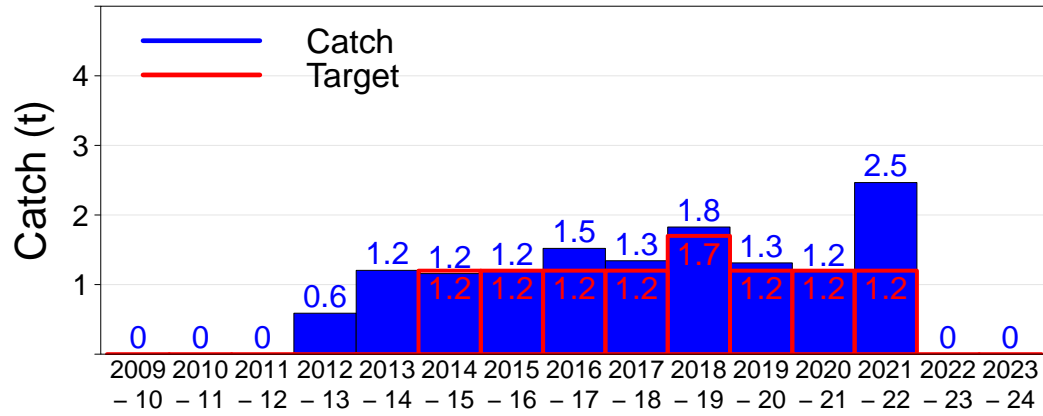

- 2.15, Yambuk
- 3.05, Crag
- 3.06, Burnets
- 3.07, Watertower
- 3.08, Lighthouse

Warrnambool

- 3.09, Mills
- 3.10, Killarney
- 3.11, Cutting
- 3.12, Thunder Pt
- 3.13, Lady Bay
- 3.14, Levys

Reefcode 2.10, Lawrence Rx