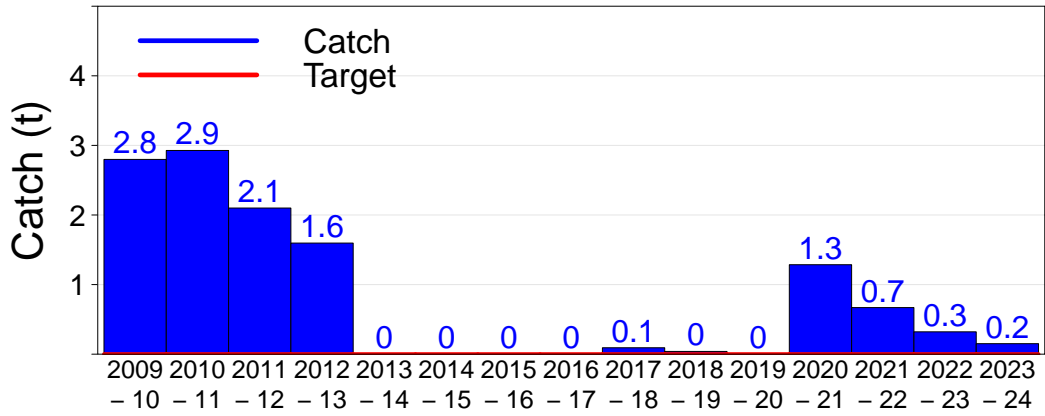

Reefcode 2.12, Hospital

Contents

Figure description

Portland

- 1.01, Discovery Bay
- 1.02, Whites
- 1.03, Watersprings
- 1.04, Blowholes
- 1.05, Tits
- 1.06, SBridgewater
- 1.07, Seal Caves
- 1.08, Horseshoe
- 2.01, Murels
- 2.02, Jones Bay
- 2.03, Outside Nelson
- 2.04, Devils Kitchen
- 2.05, Inside Nelson
- 2.06, Killer Waves
- 2.07, Yellow Rk
- 2.08, Cape Grant
- 2.09, Passage
- 2.10, Lawrence Rx
- 2.11, Blacknose

2.12, Hospital

- 2.13, Dutton
- 2.14, Julia Bank
- 2.16, Minerva

Julia Percy

- 3.01, JP North
- 3.02, JP NE
- 3.03, JP East
- 3.04, Prop Bay

Port Fairy

- 2.15, Yambuk
- 3.05, Crags
- 3.06, Burnets
- 3.07, Watertower
- 3.08, Lighthouse

Warrnambool

- 3.09, Mills
- 3.10, Killarney
- 3.11, Cutting
- 3.12, Thunder Pt
- 3.13, Lady Bay
- 3.14, Levys