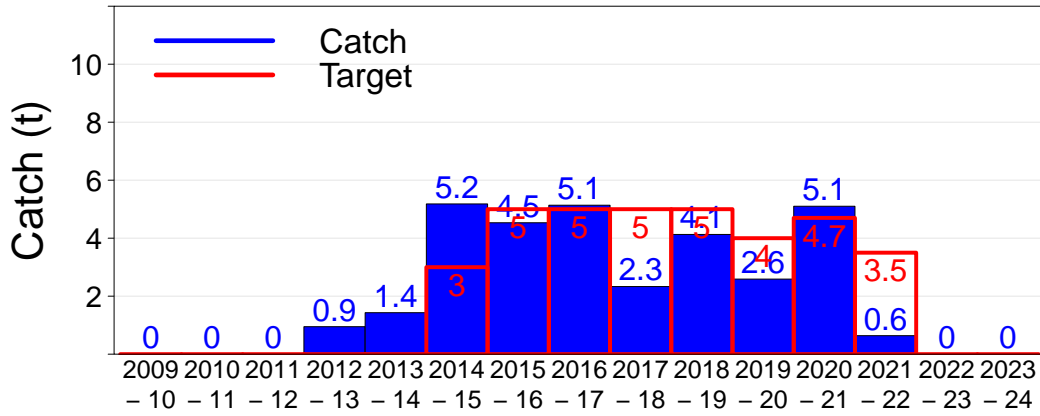

Julia Percy

- 3.01, JP North
- 3.02, JP NE
- 3.03, JP East
- 3.04, Prop Bay

Port Fairy

- 2.15, Yambuk
- 3.05, Crags
- 3.06, Burnets
- 3.07, Watertower
- 3.08, Lighthouse

Warrnambool

- 3.09, Mills
- 3.10, Killarney
- 3.11, Cutting
- 3.12, Thunder Pt
- 3.13, Lady Bay
- 3.14, Levys