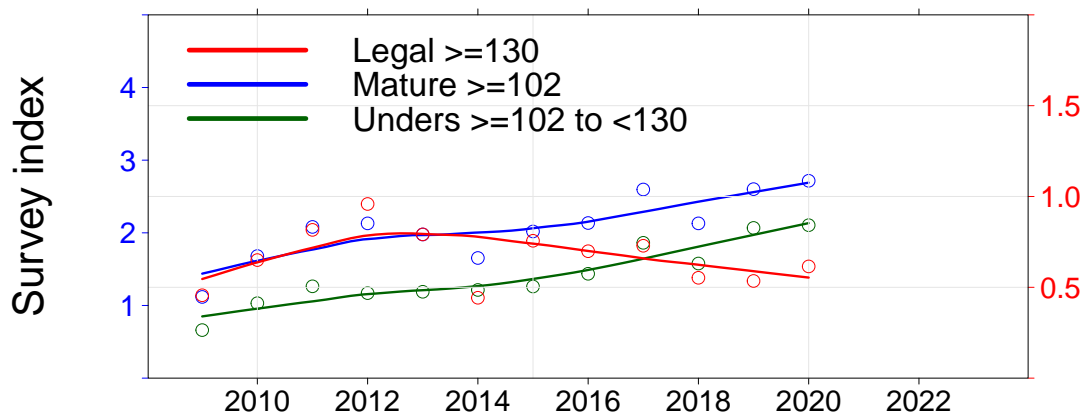

Julia Percy

- 3.01, JP North
- 3.02, JP NE
- 3.03, JP East
- 3.04, Prop Bay

Port Fairy

- 2.15, Yambuk
- 3.05, Crags
- 3.06, Burnets
- 3.07, Watertower
- 3.08, Lighthouse

Warrnambool

- 3.09, Mills
- 3.10, Killarney
- 3.11, Cutting
- 3.12, Thunder Pt
- 3.13, Lady Bay
- 3.14, Levys