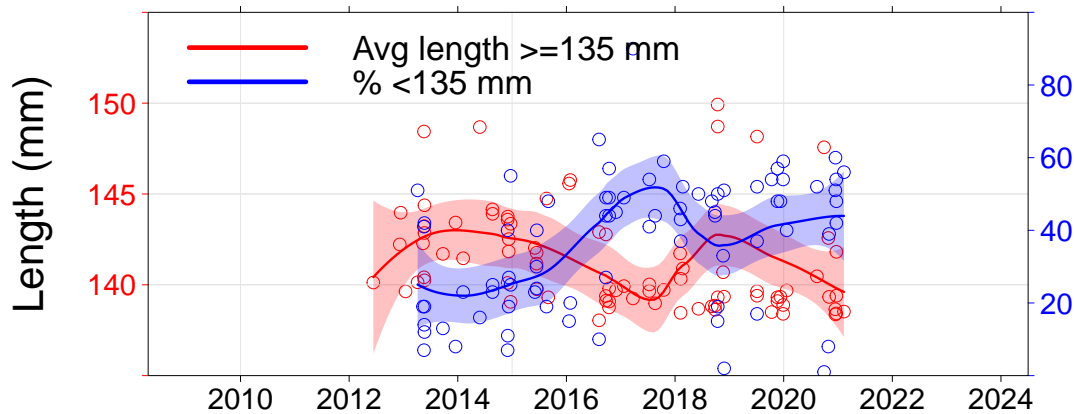

Julia Percy

- 3.01, JP North
- 3.02, JP NE
- 3.03, JP East
- 3.04, Prop Bay

Port Fairy

- 2.15, Yambuk
- 3.05, Craggs
- 3.06, Burnets
- 3.07, Watertower
- 3.08, Lighthouse

Warrnambool

- 3.09, Mills
- 3.10, Killarney
- 3.11, Cutting
- 3.12, Thunder Pt
- 3.13, Lady Bay
- 3.14, Levys