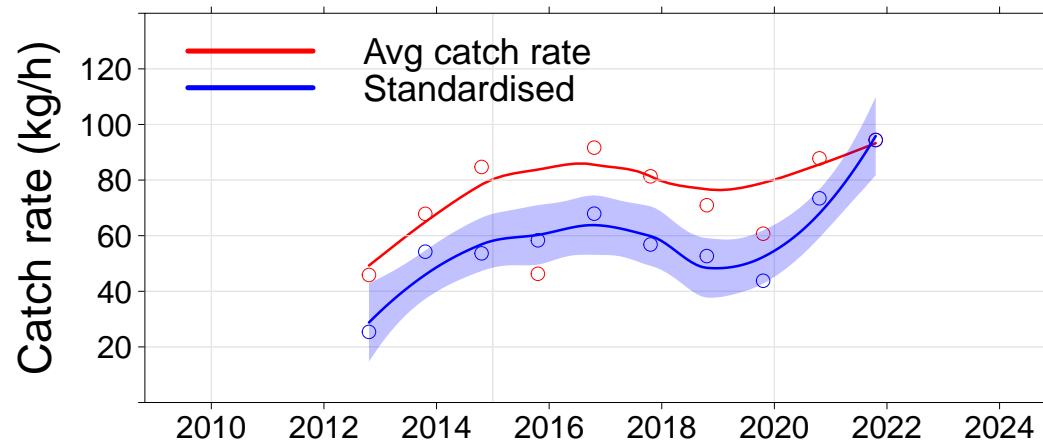

- 2.15, Yambuk
- 3.05, Crag
- 3.06, Burnets
- 3.07, Watertower
- 3.08, Lighthouse

Warrnambool

- 3.09, Mills
- 3.10, Killarney
- 3.11, Cutting
- 3.12, Thunder Pt
- 3.13, Lady Bay
- 3.14, Levys

Reefcode 2.10, Lawrence Rx