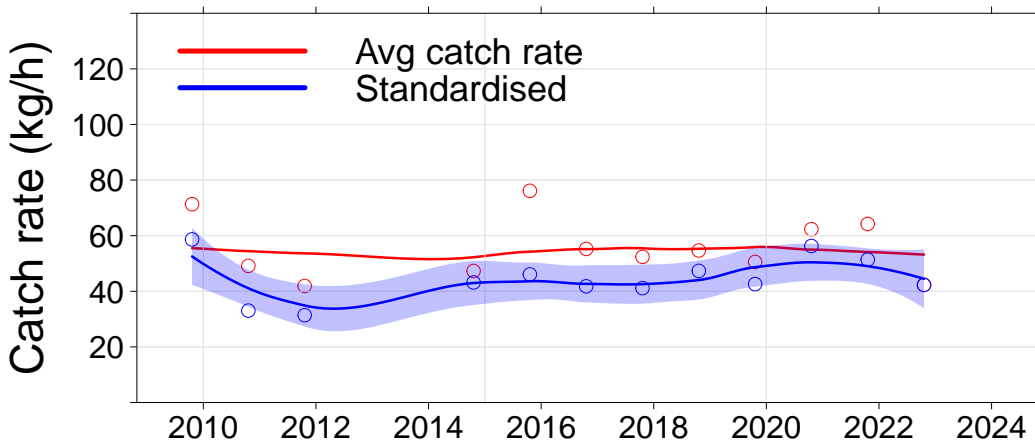

Reefcode 3.01, JP North

Contents

Figure description

Portland

- 1.01, Discovery Bay
- 1.02, Whites
- 1.03, Watersprings
- 1.04, Blowholes
- 1.05, Tits
- 1.06, SBridgewater
- 1.07, Seal Caves
- 1.08, Horseshoe
- 2.01, Murels
- 2.02, Jones Bay
- 2.03, Outside Nelson
- 2.04, Devils Kitchen
- 2.05, Inside Nelson
- 2.06, Killer Waves
- 2.07, Yellow Rk
- 2.08, Cape Grant
- 2.09, Passage
- 2.10, Lawrence Rx
- 2.11, Blacknose
- 2.12, Hospital
- 2.13, Dutton
- 2.14, Julia Bank
- 2.16, Minerva

Julia Percy

- **3.01, JP North**
- 3.02, JP NE
- 3.03, JP East
- 3.04, Prop Bay

Port Fairy

- 2.15, Yambuk
- 3.05, Crags
- 3.06, Burnets
- 3.07, Watertower
- 3.08, Lighthouse

Warrnambool

- 3.09, Mills
- 3.10, Killarney
- 3.11, Cutting
- 3.12, Thunder Pt
- 3.13, Lady Bay
- 3.14, Levys