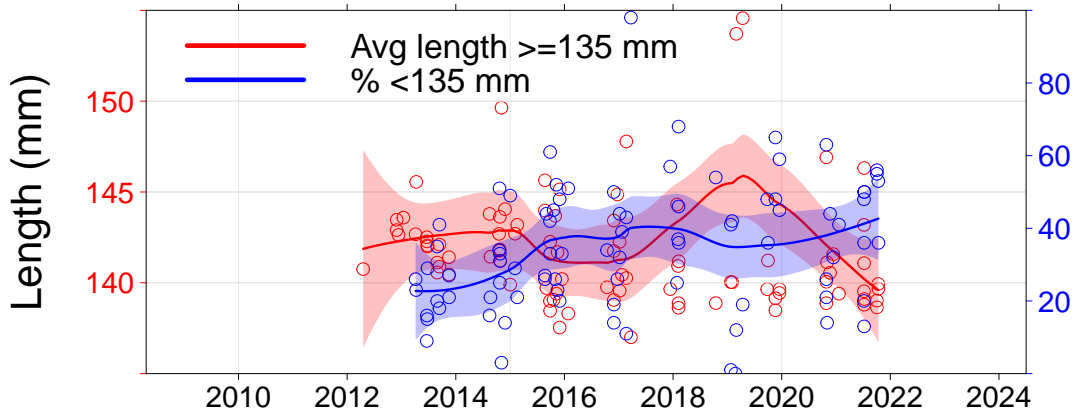

Reefcode 1.02, Whites

Contents

Figure description

Portland

- 1.01, Discovery Bay
- 1.02, Whites
- 1.03, Watersprings
- 1.04, Blowholes
- 1.05, Tits
- 1.06, SBridgewater
- 1.07, Seal Caves
- 1.08, Horseshoe
- 2.01, Murels
- 2.02, Jones Bay
- 2.03, Outside Nelson
- 2.04, Devils Kitchen
- 2.05, Inside Nelson
- 2.06, Killer Waves
- 2.07, Yellow Rk
- 2.08, Cape Grant
- 2.09, Passage
- 2.10, Lawrence Rx
- 2.11, Blacknose
- 2.12, Hospital
- 2.13, Dutton
- 2.14, Julia Bank
- 2.16, Minerva

Julia Percy

- 3.01, JP North
- 3.02, JP NE
- 3.03, JP East
- 3.04, Prop Bay

Port Fairy

- 2.15, Yambuk
- 3.05, Crags
- 3.06, Burnets
- 3.07, Watertower
- 3.08, Lighthouse

Warrnambool

- 3.09, Mills
- 3.10, Killarney
- 3.11, Cutting
- 3.12, Thunder Pt
- 3.13, Lady Bay
- 3.14, Levys