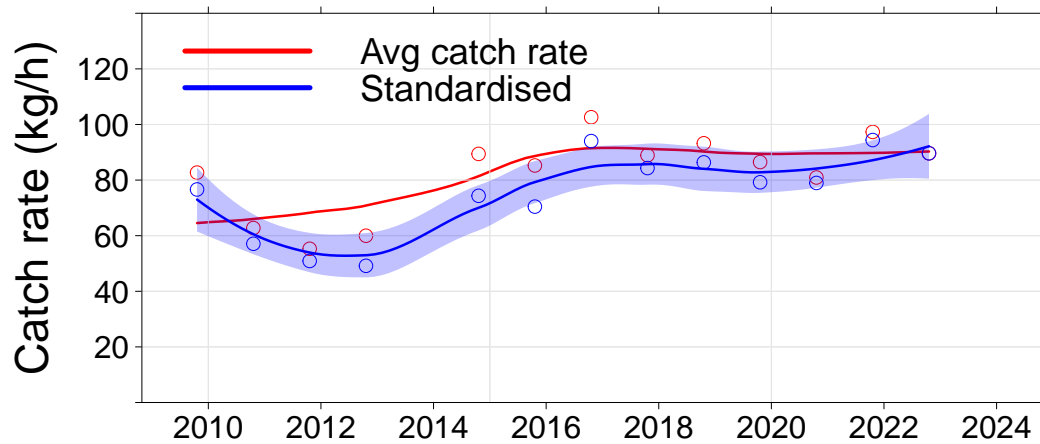

Julia Percy

- 3.01, JP North
- 3.02, JP NE
- 3.03, JP East
- 3.04, Prop Bay

Port Fairy

- 2.15, Yambuk
- 3.05, Craggs
- 3.06, Burnets
- 3.07, Watertower
- 3.08, Lighthouse

Warrnambool

- 3.09, Mills
- 3.10, Killarney
- 3.11, Cutting
- 3.12, Thunder Pt
- 3.13, Lady Bay
- 3.14, Levys