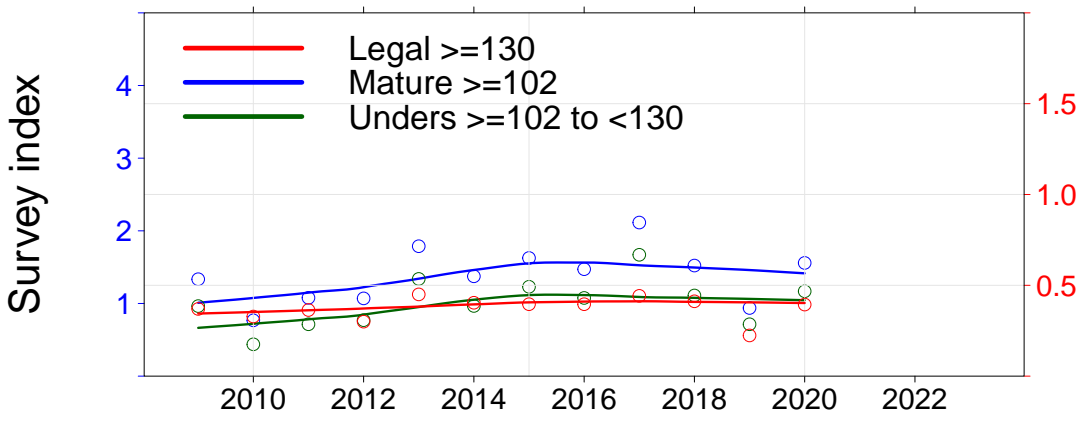

Reefcode 3.14, Levys

Contents

Figure description

Portland

- 1.01, Discovery Bay
- 1.02, Whites
- 1.03, Watersprings
- 1.04, Blowholes
- 1.05, Tits
- 1.06, SBridgewater
- 1.07, Seal Caves
- 1.08, Horseshoe
- 2.01, Murels
- 2.02, Jones Bay
- 2.03, Outside Nelson
- 2.04, Devils Kitchen
- 2.05, Inside Nelson
- 2.06, Killer Waves
- 2.07, Yellow Rk
- 2.08, Cape Grant
- 2.09, Passage
- 2.10, Lawrence Rx
- 2.11, Blacknose
- 2.12, Hospital
- 2.13, Dutton
- 2.14, Julia Bank
- 2.16, Minerva

Julia Percy

- 3.01, JP North
- 3.02, JP NE
- 3.03, JP East
- 3.04, Prop Bay

Port Fairy

- 2.15, Yambuk
- 3.05, Crags
- 3.06, Burnets
- 3.07, Watertower
- 3.08, Lighthouse

Warrnambool

- 3.09, Mills
- 3.10, Killarney
- 3.11, Cutting
- 3.12, Thunder Pt
- 3.13, Lady Bay
- 3.14, Levys