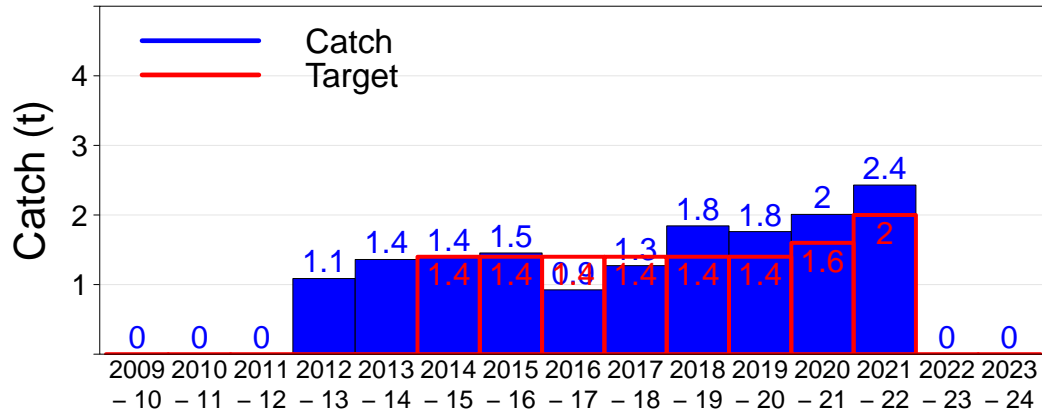

Reefcode 1.02, Whites

Contents

Figure description

Portland

- 1.01, Discovery Bay
- 1.02, Whites
- 1.03, Watersprings
- 1.04, Blowholes
- 1.05, Tits
- 1.06, SBridgewater
- 1.07, Seal Caves
- 1.08, Horseshoe
- 2.01, Murels
- 2.02, Jones Bay
- 2.03, Outside Nelson
- 2.04, Devils Kitchen
- 2.05, Inside Nelson
- 2.06, Killer Waves
- 2.07, Yellow Rk
- 2.08, Cape Grant
- 2.09, Passage
- 2.10, Lawrence Rx
- 2.11, Blacknose
- 2.12, Hospital
- 2.13, Dutton
- 2.14, Julia Bank
- 2.16, Minerva

Julia Percy

- 3.01, JP North
- 3.02, JP NE
- 3.03, JP East
- 3.04, Prop Bay

Port Fairy

- 2.15, Yambuk
- 3.05, Crags
- 3.06, Burnets
- 3.07, Watertower
- 3.08, Lighthouse

Warrnambool

- 3.09, Mills
- 3.10, Killarney
- 3.11, Cutting
- 3.12, Thunder Pt
- 3.13, Lady Bay
- 3.14, Levys