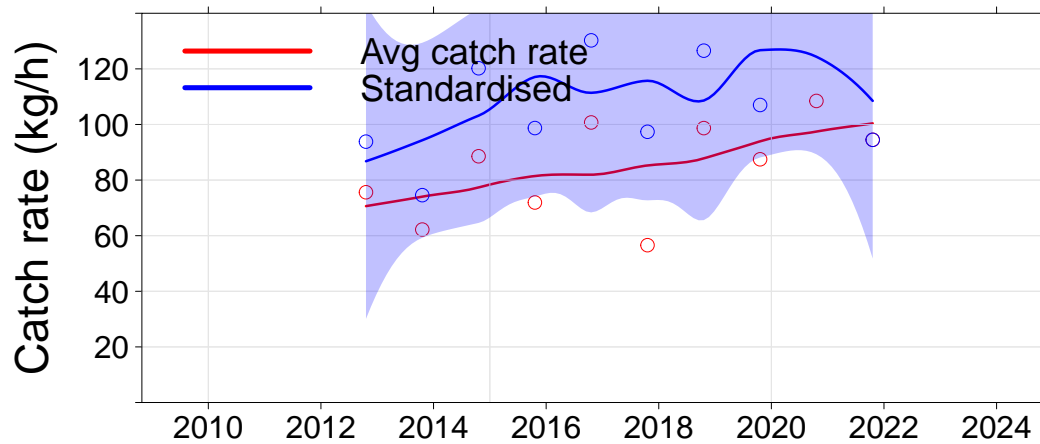

Julia Percy

- 3.01, JP North
- 3.02, JP NE
- 3.03, JP East
- 3.04, Prop Bay

Port Fairy

- 2.15, Yambuk
- 3.05, Crags
- 3.06, Burnets
- 3.07, Watertower
- 3.08, Lighthouse

Warrnambool

- 3.09, Mills
- 3.10, Killarney
- 3.11, Cutting
- 3.12, Thunder Pt
- 3.13, Lady Bay
- 3.14, Levys