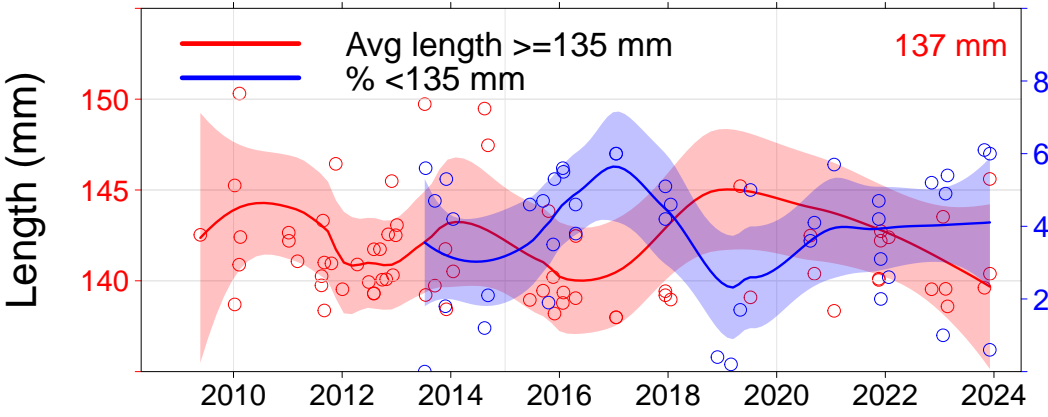

Reefcode 3.06, Burnets

Contents

Figure description

Portland

- 1.01, Discovery Bay
- 1.02, Whites
- 1.03, Watersprings
- 1.04, Blowholes
- 1.05, Tits
- 1.06, SBridgewater
- 1.07, Seal Caves
- 1.08, Horseshoe
- 2.01, Murels
- 2.02, Jones Bay
- 2.03, Outside Nelson
- 2.04, Devils Kitchen
- 2.05, Inside Nelson
- 2.06, Killer Waves
- 2.07, Yellow Rk
- 2.08, Cape Grant
- 2.09, Passage
- 2.10, Lawrence Rx
- 2.11, Blacknose
- 2.12, Hospital
- 2.13, Dutton
- 2.14, Julia Bank
- 2.16, Minerva

Julia Percy

- 3.01, JP North
- 3.02, JP NE
- 3.03, JP East
- 3.04, Prop Bay

Port Fairy

- 2.15, Yambuk
- 3.05, Crags

3.06, Burnets

- 3.07, Watertower
- 3.08, Lighthouse

Warrnambool

- 3.09, Mills
- 3.10, Killarney
- 3.11, Cutting
- 3.12, Thunder Pt
- 3.13, Lady Bay
- 3.14, Levys