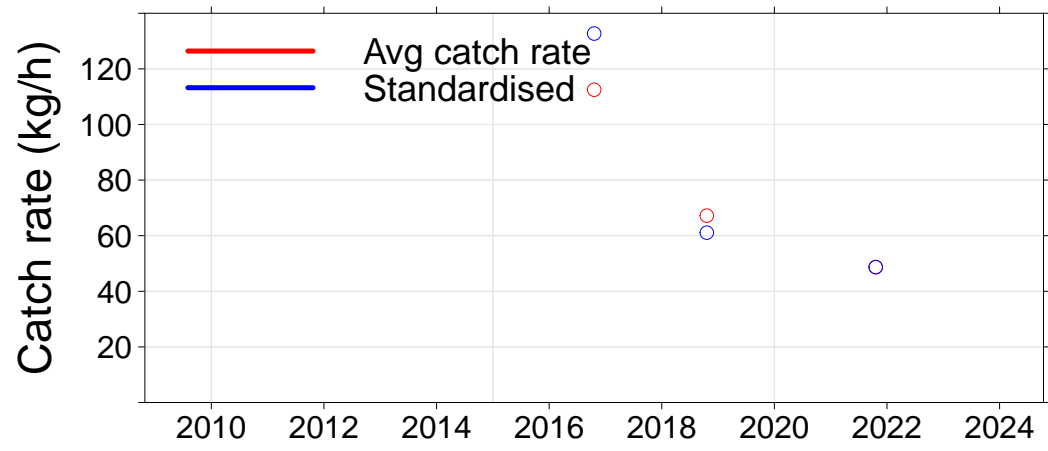

Reefcode 2.11, Blacknose

Contents

Figure description

Portland

- 1.01, Discovery Bay
- 1.02, Whites
- 1.03, Watersprings
- 1.04, Blowholes
- 1.05, Tits
- 1.06, SBridgewater
- 1.07, Seal Caves
- 1.08, Horseshoe
- 2.01, Murels
- 2.02, Jones Bay
- 2.03, Outside Nelson
- 2.04, Devils Kitchen
- 2.05, Inside Nelson
- 2.06, Killer Waves
- 2.07, Yellow Rk
- 2.08, Cape Grant
- 2.09, Passage
- 2.10, Lawrence Rx

2.11, Blacknose

- 2.12, Hospital
- 2.13, Dutton
- 2.14, Julia Bank
- 2.16, Minerva

Julia Percy

- 3.01, JP North
- 3.02, JP NE
- 3.03, JP East
- 3.04, Prop Bay

Port Fairy

- 2.15, Yambuk
- 3.05, Crags
- 3.06, Burnets
- 3.07, Watertower
- 3.08, Lighthouse

Warrnambool

- 3.09, Mills
- 3.10, Killarney
- 3.11, Cutting
- 3.12, Thunder Pt
- 3.13, Lady Bay
- 3.14, Levys