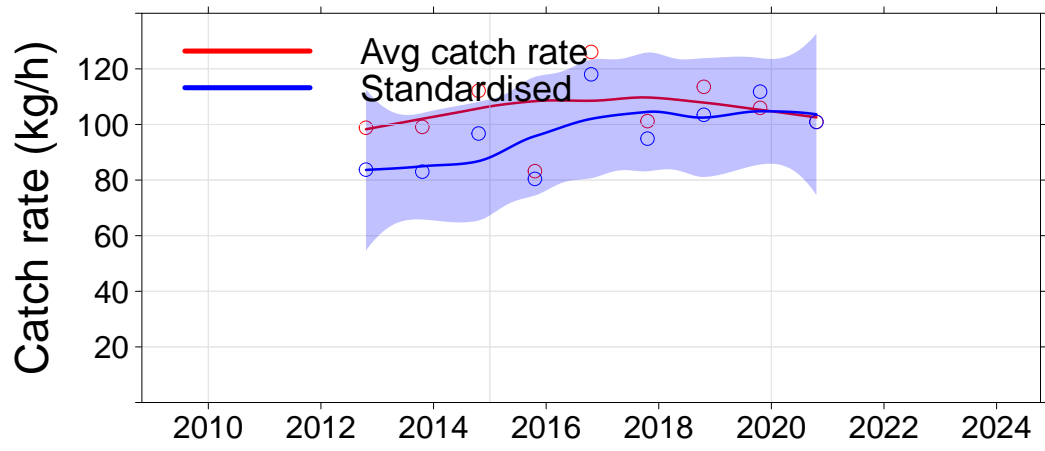

Julia Percy

- 3.01, JP North
- 3.02, JP NE
- 3.03, JP East
- 3.04, Prop Bay

Port Fairy

- 2.15, Yambuk
- 3.05, Crags
- 3.06, Burnets
- 3.07, Watertower
- 3.08, Lighthouse

Warrnambool

- 3.09, Mills
- 3.10, Killarney
- 3.11, Cutting
- 3.12, Thunder Pt
- 3.13, Lady Bay
- 3.14, Levys