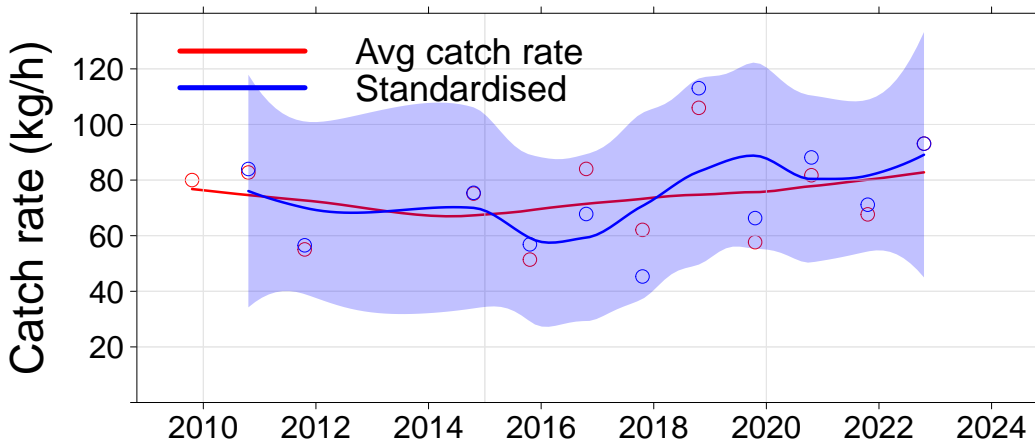

Julia Percy

- 3.01, JP North
- 3.02, JP NE
- 3.03, JP East**
- 3.04, Prop Bay

Port Fairy

- 2.15, Yambuk
- 3.05, Crags
- 3.06, Burnets
- 3.07, Watertower
- 3.08, Lighthouse

Warrnambool

- 3.09, Mills
- 3.10, Killarney
- 3.11, Cutting
- 3.12, Thunder Pt
- 3.13, Lady Bay
- 3.14, Levys