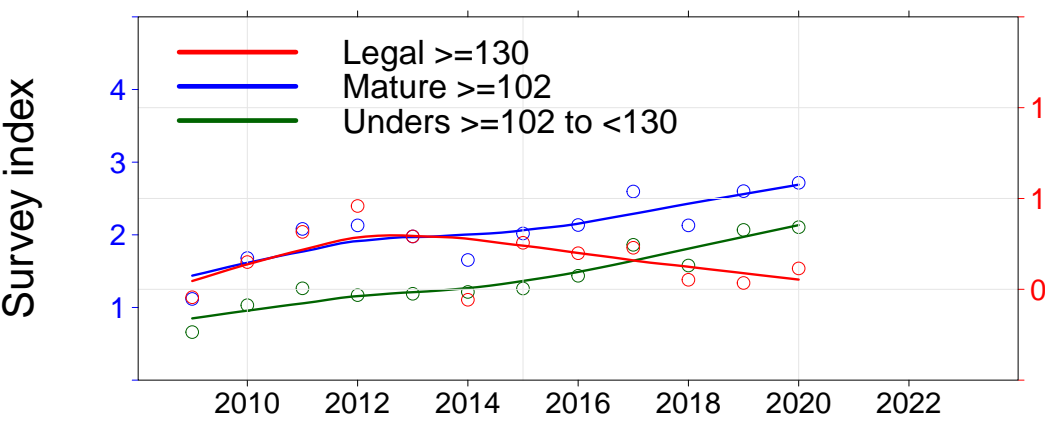

Julia Percy

- 3.01, JP North
- 3.02, JP NE
- 3.03, JP East
- 3.04, Prop Bay

Port Fairy

- 2.15, Yambuk
- 3.05, Crags
- 3.06, Burnets
- 3.07, Watertower
- 3.08, Lighthouse

Warrnambool

- 3.09, Mills
- 3.10, Killarney
- 3.11, Cutting
- 3.12, Thunder Pt
- 3.13, Lady Bay
- 3.14, Levys