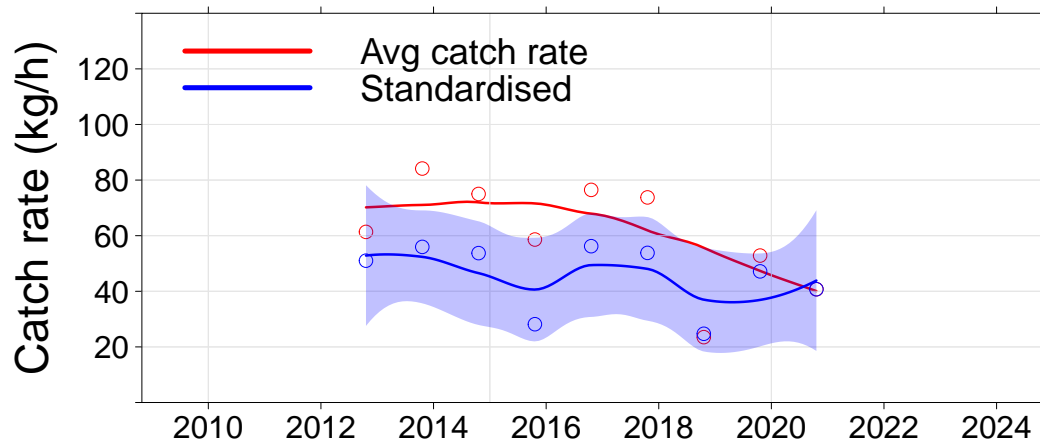

Julia Percy

- 3.01, JP North
- 3.02, JP NE
- 3.03, JP East
- 3.04, Prop Bay

Port Fairy

- 2.15, Yambuk
- 3.05, Crags
- 3.06, Burnets
- 3.07, Watertower
- 3.08, Lighthouse

Warrnambool

- 3.09, Mills
- 3.10, Killarney
- 3.11, Cutting
- 3.12, Thunder Pt
- 3.13, Lady Bay
- 3.14, Levys