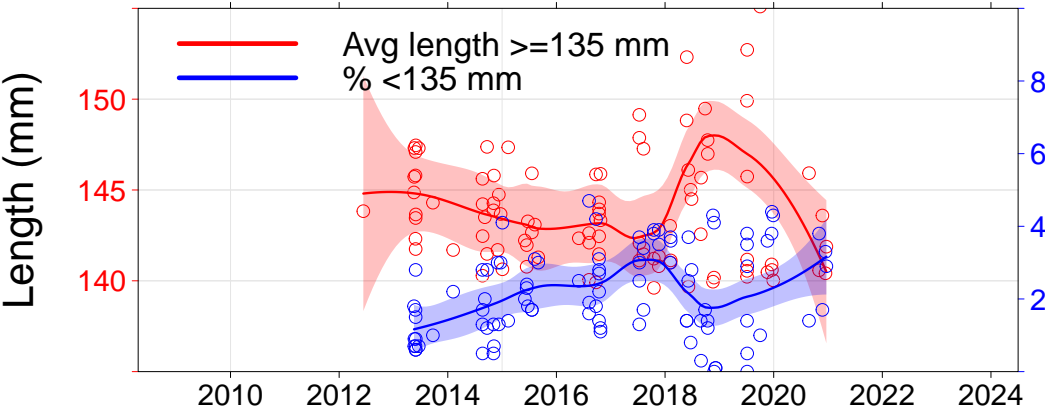

Julia Percy

- 3.01, JP North
- 3.02, JP NE
- 3.03, JP East
- 3.04, Prop Bay

Port Fairy

- 2.15, Yambuk
- 3.05, Crags
- 3.06, Burnets
- 3.07, Watertower
- 3.08, Lighthouse

Warrnambool

- 3.09, Mills
- 3.10, Killarney
- 3.11, Cutting
- 3.12, Thunder Pt
- 3.13, Lady Bay
- 3.14, Levys