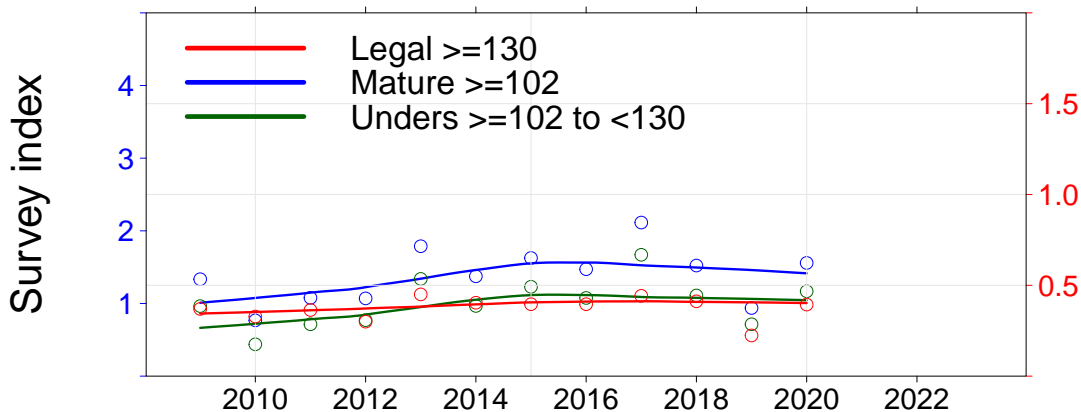

Reefcode 3.12, Thunder Pt

Contents

Figure description

Portland

- 1.01, Discovery Bay
- 1.02, Whites
- 1.03, Watersprings
- 1.04, Blowholes
- 1.05, Tits
- 1.06, SBridgewater
- 1.07, Seal Caves
- 1.08, Horseshoe
- 2.01, Murels
- 2.02, Jones Bay
- 2.03, Outside Nelson
- 2.04, Devils Kitchen
- 2.05, Inside Nelson
- 2.06, Killer Waves
- 2.07, Yellow Rk
- 2.08, Cape Grant
- 2.09, Passage
- 2.10, Lawrence Rx
- 2.11, Blacknose
- 2.12, Hospital
- 2.13, Dutton
- 2.14, Julia Bank
- 2.16, Minerva

Julia Percy

- 3.01, JP North
- 3.02, JP NE
- 3.03, JP East
- 3.04, Prop Bay

Port Fairy

- 2.15, Yambuk
- 3.05, Craggs
- 3.06, Burnets
- 3.07, Watertower
- 3.08, Lighthouse

Warrnambool

- 3.09, Mills
- 3.10, Killarney
- 3.11, Cutting
- **3.12, Thunder Pt**
- 3.13, Lady Bay
- 3.14, Levys