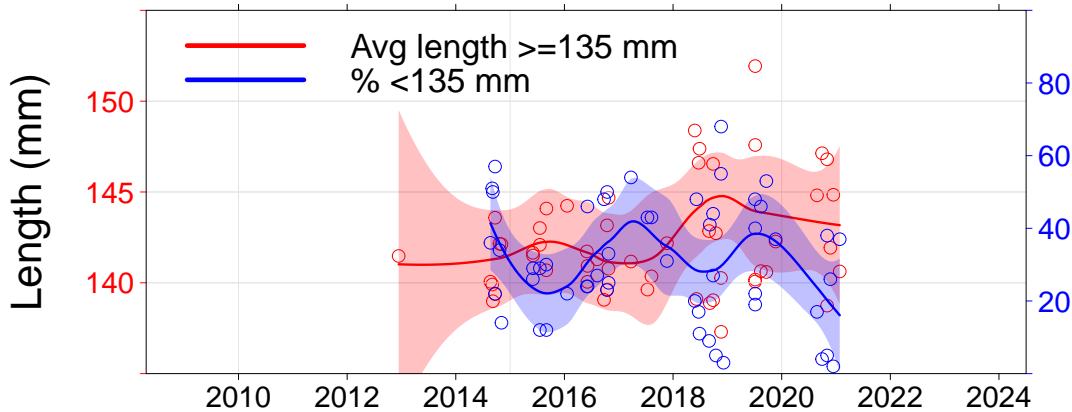

Julia Percy

- 3.01, JP North
- 3.02, JP NE
- 3.03, JP East
- 3.04, Prop Bay

Port Fairy

- 2.15, Yambuk
- 3.05, Crags
- 3.06, Burnets
- 3.07, Watertower
- 3.08, Lighthouse

Warrnambool

- 3.09, Mills
- 3.10, Killarney
- 3.11, Cutting
- 3.12, Thunder Pt
- 3.13, Lady Bay
- 3.14, Levys