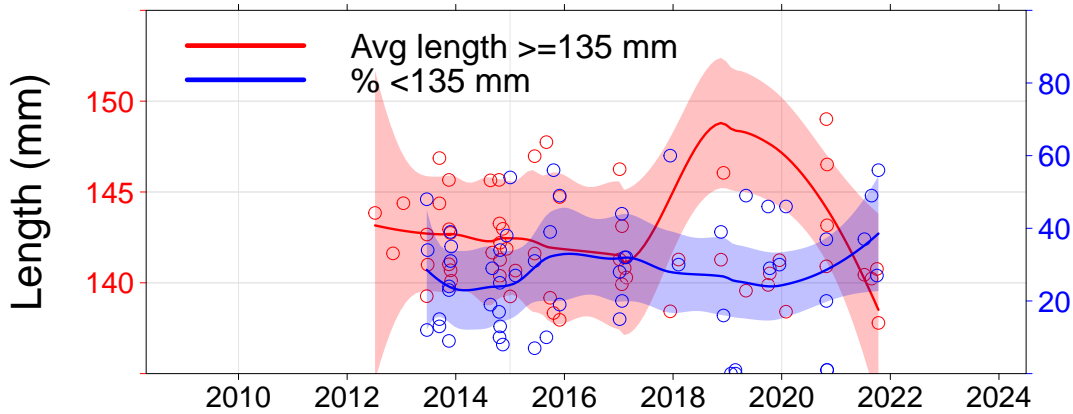

Reefcode 1.04, Blowholes

Contents

Figure description

Portland

- 1.01, Discovery Bay
- 1.02, Whites
- 1.03, Watersprings
- **1.04, Blowholes**
- 1.05, Tits
- 1.06, SBridgewater
- 1.07, Seal Caves
- 1.08, Horseshoe
- 2.01, Murels
- 2.02, Jones Bay
- 2.03, Outside Nelson
- 2.04, Devils Kitchen
- 2.05, Inside Nelson
- 2.06, Killer Waves
- 2.07, Yellow Rk
- 2.08, Cape Grant
- 2.09, Passage
- 2.10, Lawrence Rx
- 2.11, Blacknose
- 2.12, Hospital
- 2.13, Dutton
- 2.14, Julia Bank
- 2.16, Minerva

Julia Percy

- 3.01, JP North
- 3.02, JP NE
- 3.03, JP East
- 3.04, Prop Bay

Port Fairy

- 2.15, Yambuk
- 3.05, Crags
- 3.06, Burnets
- 3.07, Watertower
- 3.08, Lighthouse

Warrnambool

- 3.09, Mills
- 3.10, Killarney
- 3.11, Cutting
- 3.12, Thunder Pt
- 3.13, Lady Bay
- 3.14, Levys