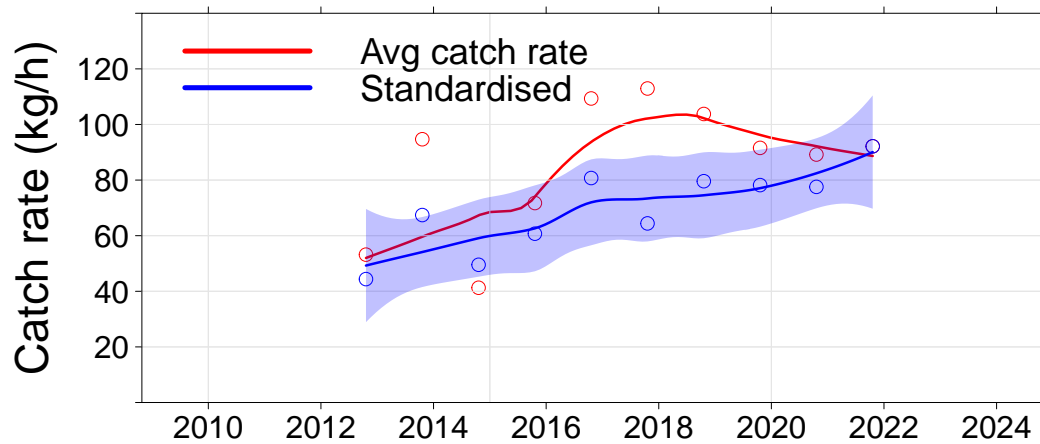

Julia Percy

- 3.01, JP North
- 3.02, JP NE
- 3.03, JP East
- 3.04, Prop Bay

Port Fairy

- 2.15, Yambuk
- 3.05, Crags
- 3.06, Burnets
- 3.07, Watertower
- 3.08, Lighthouse

Warrnambool

- 3.09, Mills
- 3.10, Killarney
- 3.11, Cutting
- 3.12, Thunder Pt
- 3.13, Lady Bay
- 3.14, Levys