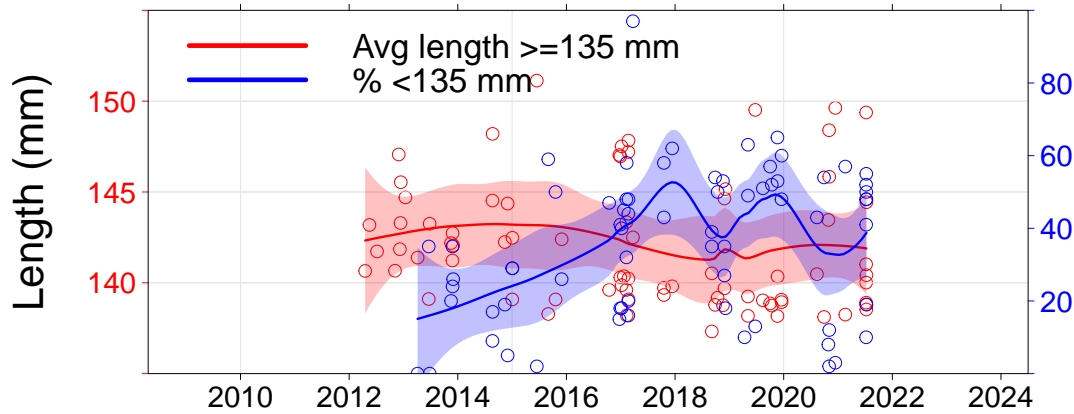

Julia Percy

- 3.01, JP North
- 3.02, JP NE
- 3.03, JP East
- 3.04, Prop Bay

Port Fairy

- 2.15, Yambuk
- 3.05, Crags
- 3.06, Burnets
- 3.07, Watertower
- 3.08, Lighthouse

Warrnambool

- 3.09, Mills
- 3.10, Killarney
- 3.11, Cutting
- 3.12, Thunder Pt
- 3.13, Lady Bay
- 3.14, Levys