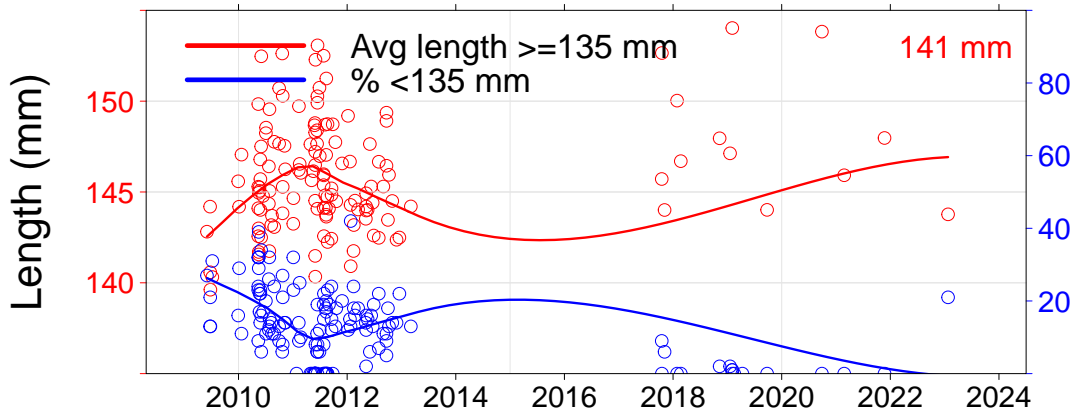

Reefcode 2.14, Julia Bank

Contents

Figure description

Portland

- 1.01, Discovery Bay
- 1.02, Whites
- 1.03, Watersprings
- 1.04, Blowholes
- 1.05, Tits
- 1.06, SBridgewater
- 1.07, Seal Caves
- 1.08, Horseshoe
- 2.01, Murels
- 2.02, Jones Bay
- 2.03, Outside Nelson
- 2.04, Devils Kitchen
- 2.05, Inside Nelson
- 2.06, Killer Waves
- 2.07, Yellow Rk
- 2.08, Cape Grant
- 2.09, Passage
- 2.10, Lawrence Rx
- 2.11, Blacknose
- 2.12, Hospital
- 2.13, Dutton
- **2.14, Julia Bank**
- 2.16, Minerva

Julia Percy

- 3.01, JP North
- 3.02, JP NE
- 3.03, JP East
- 3.04, Prop Bay

Port Fairy

- 2.15, Yambuk
- 3.05, Crag
- 3.06, Burnets
- 3.07, Watertower
- 3.08, Lighthouse

Warrnambool

- 3.09, Mills
- 3.10, Killarney
- 3.11, Cutting
- 3.12, Thunder Pt
- 3.13, Lady Bay
- 3.14, Levys