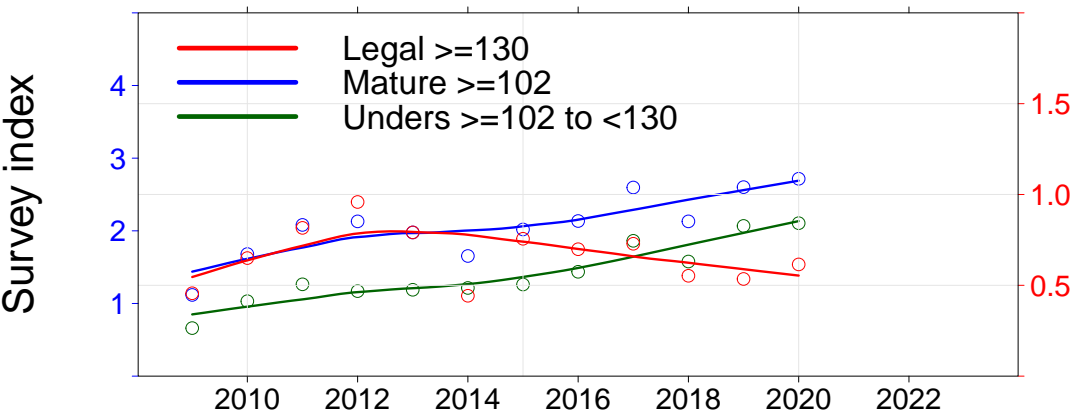

Julia Percy

- 3.01, JP North
- 3.02, JP NE
- 3.03, JP East
- 3.04, Prop Bay

Port Fairy

- 2.15, Yambuk
- 3.05, Crags
- 3.06, Burnets
- 3.07, Watertower
- 3.08, Lighthouse

Warrnambool

- 3.09, Mills
- 3.10, Killarney
- 3.11, Cutting
- 3.12, Thunder Pt
- 3.13, Lady Bay
- 3.14, Levys