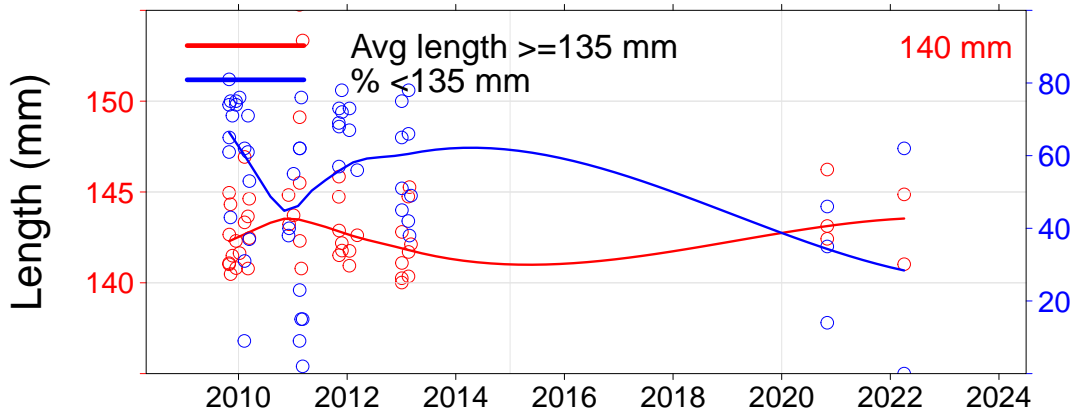

Julia Percy

- 3.01, JP North
- 3.02, JP NE
- 3.03, JP East
- 3.04, Prop Bay

Port Fairy

- 2.15, Yambuk
- 3.05, Craggs
- 3.06, Burnets
- 3.07, Watertower
- 3.08, Lighthouse

Warrnambool

- 3.09, Mills
- 3.10, Killarney
- 3.11, Cutting
- 3.12, Thunder Pt
- 3.13, Lady Bay
- 3.14, Levys