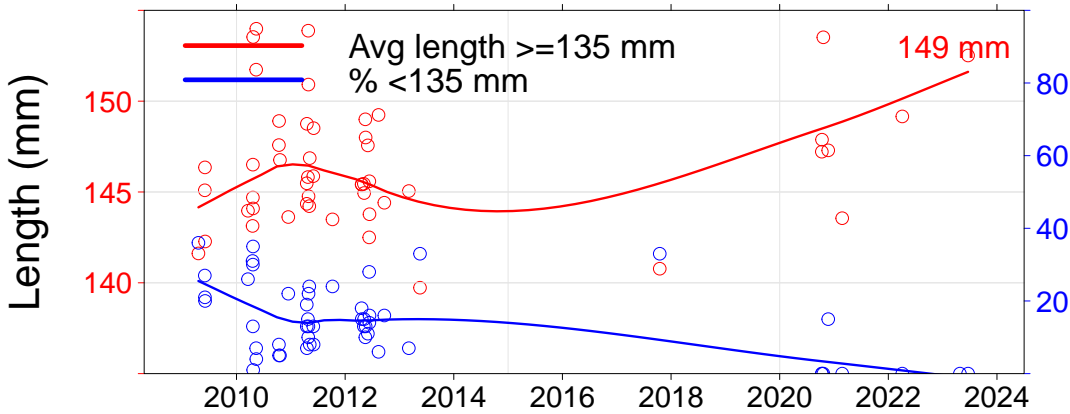

Reefcode 2.12, Hospital

Contents

Figure description

Portland

- 1.01, Discovery Bay
- 1.02, Whites
- 1.03, Watersprings
- 1.04, Blowholes
- 1.05, Tits
- 1.06, SBridgewater
- 1.07, Seal Caves
- 1.08, Horseshoe
- 2.01, Murels
- 2.02, Jones Bay
- 2.03, Outside Nelson
- 2.04, Devils Kitchen
- 2.05, Inside Nelson
- 2.06, Killer Waves
- 2.07, Yellow Rk
- 2.08, Cape Grant
- 2.09, Passage
- 2.10, Lawrence Rx
- 2.11, Blacknose

2.12, Hospital

- 2.13, Dutton
- 2.14, Julia Bank
- 2.16, Minerva

Julia Percy

- 3.01, JP North
- 3.02, JP NE
- 3.03, JP East
- 3.04, Prop Bay

Port Fairy

- 2.15, Yambuk
- 3.05, Crags
- 3.06, Burnets
- 3.07, Watertower
- 3.08, Lighthouse

Warrnambool

- 3.09, Mills
- 3.10, Killarney
- 3.11, Cutting
- 3.12, Thunder Pt
- 3.13, Lady Bay
- 3.14, Levys