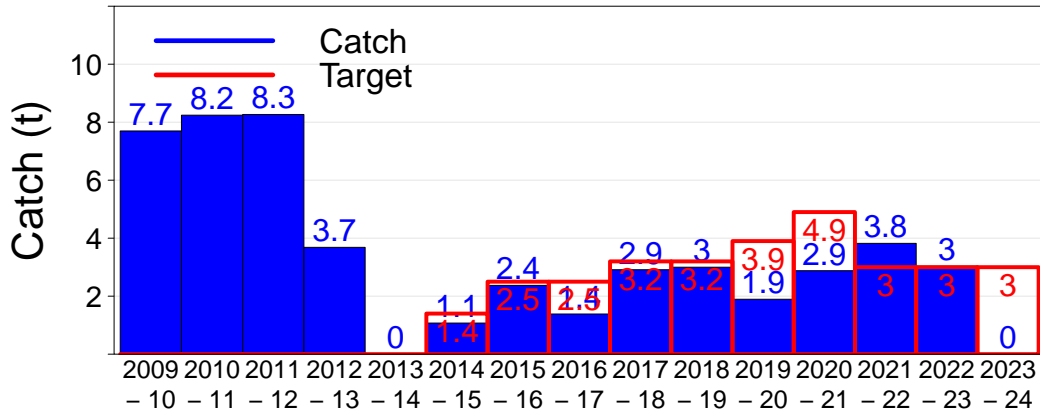

Julia Percy

- 3.01, JP North
- 3.02, JP NE
- 3.03, JP East
- 3.04, Prop Bay

Port Fairy

- 2.15, Yambuk
- 3.05, Craggs
- 3.06, Burnets
- 3.07, Watertower
- 3.08, Lighthouse

Warrnambool

- 3.09, Mills
- 3.10, Killarney
- 3.11, Cutting
- 3.12, Thunder Pt
- 3.13, Lady Bay
- 3.14, Levys