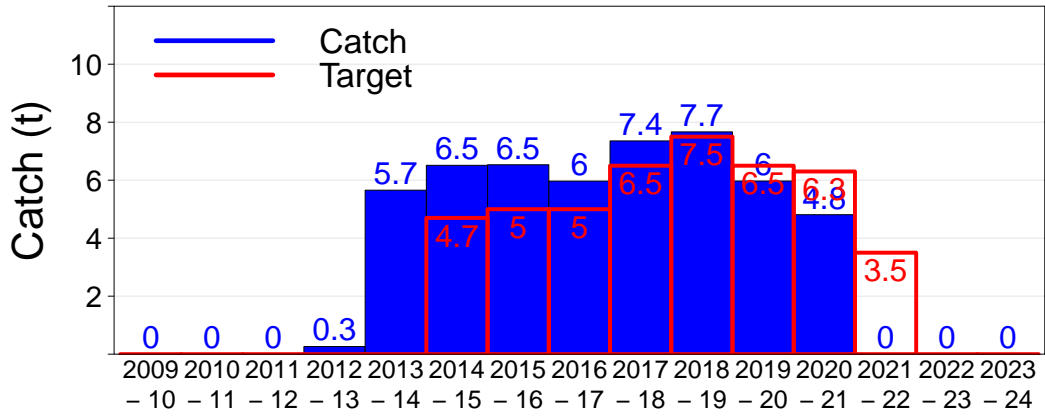

Julia Percy

- 3.01, JP North
- 3.02, JP NE
- 3.03, JP East
- 3.04, Prop Bay

Port Fairy

- 2.15, Yambuk
- 3.05, Crags
- 3.06, Burnets
- 3.07, Watertower
- 3.08, Lighthouse

Warrnambool

- 3.09, Mills
- 3.10, Killarney
- 3.11, Cutting
- 3.12, Thunder Pt
- 3.13, Lady Bay
- 3.14, Levys