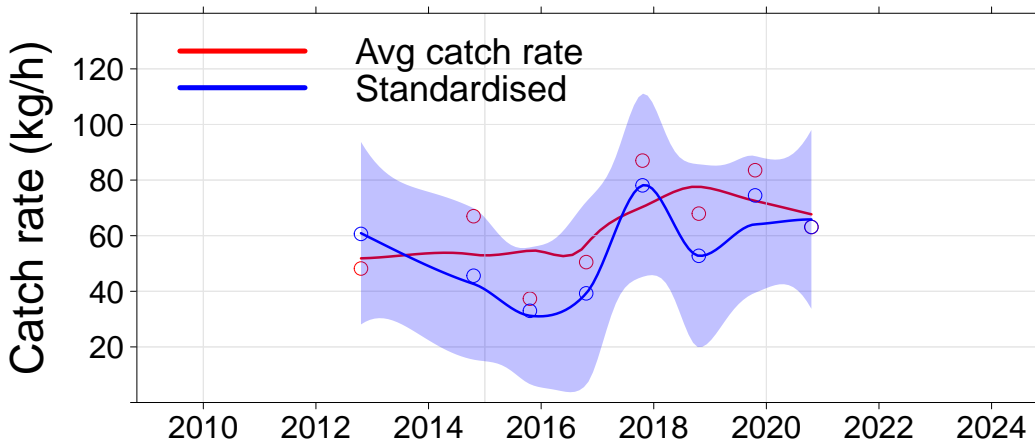

Julia Percy

- 3.01, JP North
- 3.02, JP NE
- 3.03, JP East
- 3.04, Prop Bay

Port Fairy

- 2.15, Yambuk
- 3.05, Crags
- 3.06, Burnets
- 3.07, Watertower
- 3.08, Lighthouse

Warrnambool

- 3.09, Mills
- 3.10, Killarney
- 3.11, Cutting
- 3.12, Thunder Pt
- 3.13, Lady Bay
- 3.14, Levys