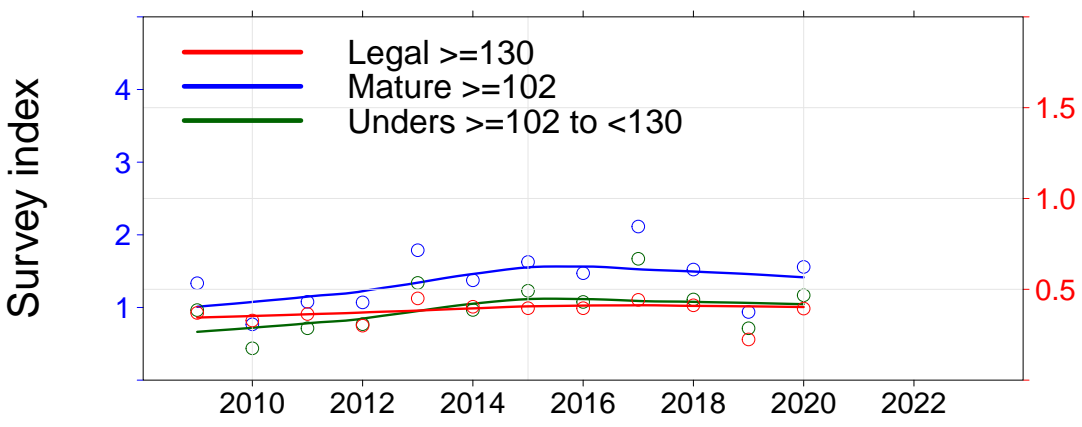

Reefcode 3.09, Mills

Contents

Figure description

Portland

- 1.01, Discovery Bay
- 1.02, Whites
- 1.03, Watersprings
- 1.04, Blowholes
- 1.05, Tits
- 1.06, SBridgewater
- 1.07, Seal Caves
- 1.08, Horseshoe
- 2.01, Murels
- 2.02, Jones Bay
- 2.03, Outside Nelson
- 2.04, Devils Kitchen
- 2.05, Inside Nelson
- 2.06, Killer Waves
- 2.07, Yellow Rk
- 2.08, Cape Grant
- 2.09, Passage
- 2.10, Lawrence Rx
- 2.11, Blacknose
- 2.12, Hospital
- 2.13, Dutton
- 2.14, Julia Bank
- 2.16, Minerva

Julia Percy

- 3.01, JP North
- 3.02, JP NE
- 3.03, JP East
- 3.04, Prop Bay

Port Fairy

- 2.15, Yambuk
- 3.05, Crags
- 3.06, Burnets
- 3.07, Watertower
- 3.08, Lighthouse

Warrnambool

- **3.09, Mills**
- 3.10, Killarney
- 3.11, Cutting
- 3.12, Thunder Pt
- 3.13, Lady Bay
- 3.14, Levys