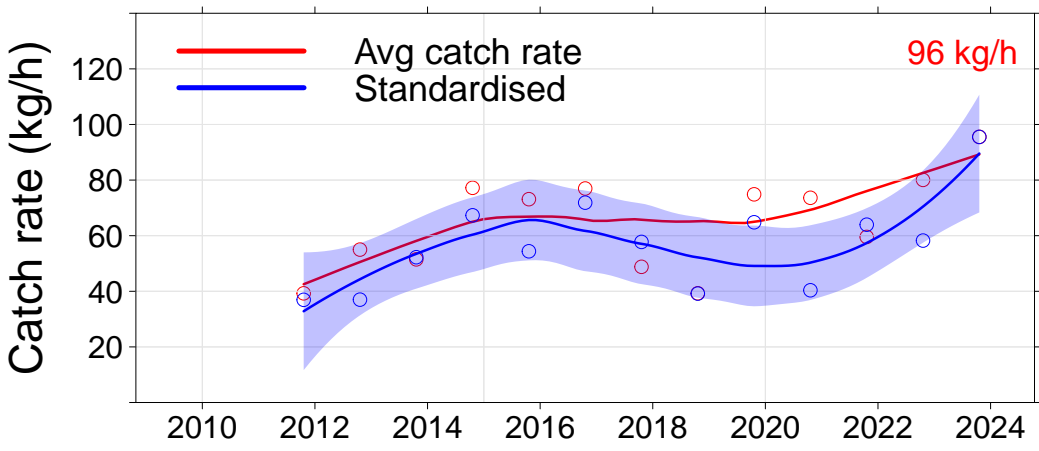

Reefcode 3.11, Cutting

Contents

Figure description

Portland

- 1.01, Discovery Bay
- 1.02, Whites
- 1.03, Watersprings
- 1.04, Blowholes
- 1.05, Tits
- 1.06, SBridgewater
- 1.07, Seal Caves
- 1.08, Horseshoe
- 2.01, Murels
- 2.02, Jones Bay
- 2.03, Outside Nelson
- 2.04, Devils Kitchen
- 2.05, Inside Nelson
- 2.06, Killer Waves
- 2.07, Yellow Rk
- 2.08, Cape Grant
- 2.09, Passage
- 2.10, Lawrence Rx
- 2.11, Blacknose
- 2.12, Hospital
- 2.13, Dutton
- 2.14, Julia Bank
- 2.16, Minerva

Julia Percy

- 3.01, JP North
- 3.02, JP NE
- 3.03, JP East
- 3.04, Prop Bay

Port Fairy

- 2.15, Yambuk
- 3.05, Crags
- 3.06, Burnets
- 3.07, Watertower
- 3.08, Lighthouse

Warrnambool

- 3.09, Mills
- 3.10, Killarney
- **3.11, Cutting**
- 3.12, Thunder Pt
- 3.13, Lady Bay
- 3.14, Levys