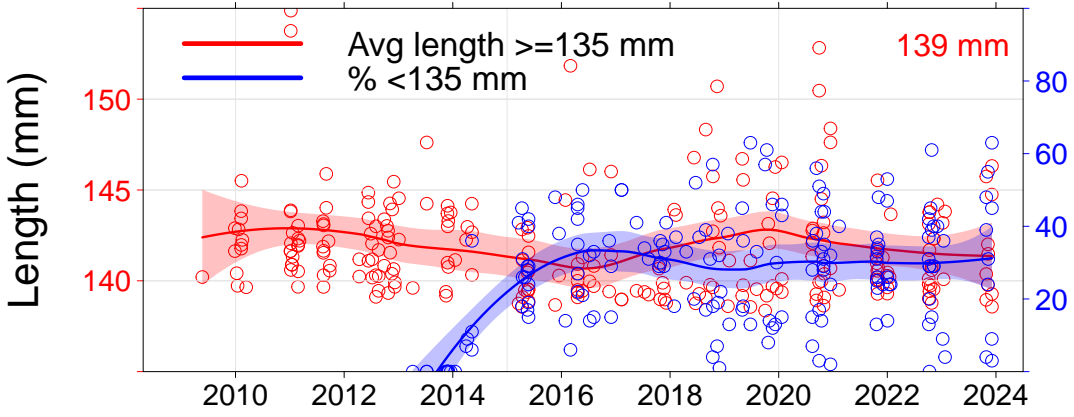

Reefcode 3.05, Crags

Contents

Figure description

Portland

- 1.01, Discovery Bay
- 1.02, Whites
- 1.03, Watersprings
- 1.04, Blowholes
- 1.05, Tits
- 1.06, SBridgewater
- 1.07, Seal Caves
- 1.08, Horseshoe
- 2.01, Murels
- 2.02, Jones Bay
- 2.03, Outside Nelson
- 2.04, Devils Kitchen
- 2.05, Inside Nelson
- 2.06, Killer Waves
- 2.07, Yellow Rk
- 2.08, Cape Grant
- 2.09, Passage
- 2.10, Lawrence Rx
- 2.11, Blacknose
- 2.12, Hospital
- 2.13, Dutton
- 2.14, Julia Bank
- 2.16, Minerva

Julia Percy

- 3.01, JP North
- 3.02, JP NE
- 3.03, JP East
- 3.04, Prop Bay

Port Fairy

- 2.15, Yambuk

3.05, Crags

- 3.06, Burnets
- 3.07, Watertower
- 3.08, Lighthouse

Warrnambool

- 3.09, Mills
- 3.10, Killarney
- 3.11, Cutting
- 3.12, Thunder Pt
- 3.13, Lady Bay
- 3.14, Levys