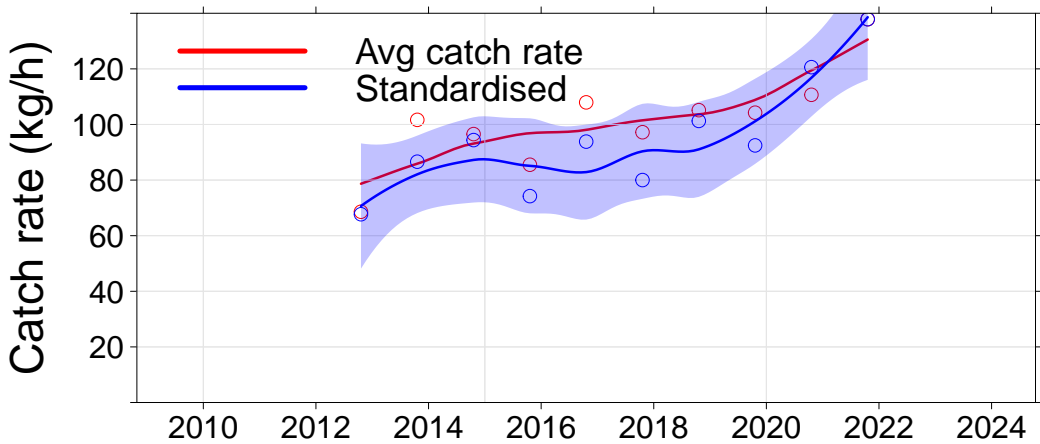

Reefcode 1.04, Blowholes

Contents

Figure description

Portland

- 1.01, Discovery Bay
- 1.02, Whites
- 1.03, Watersprings
- **1.04, Blowholes**
- 1.05, Tits
- 1.06, SBridgewater
- 1.07, Seal Caves
- 1.08, Horseshoe
- 2.01, Murels
- 2.02, Jones Bay
- 2.03, Outside Nelson
- 2.04, Devils Kitchen
- 2.05, Inside Nelson
- 2.06, Killer Waves
- 2.07, Yellow Rk
- 2.08, Cape Grant
- 2.09, Passage
- 2.10, Lawrence Rx
- 2.11, Blacknose
- 2.12, Hospital
- 2.13, Dutton
- 2.14, Julia Bank
- 2.16, Minerva

Julia Percy

- 3.01, JP North
- 3.02, JP NE
- 3.03, JP East
- 3.04, Prop Bay

Port Fairy

- 2.15, Yambuk
- 3.05, Crags
- 3.06, Burnets
- 3.07, Watertower
- 3.08, Lighthouse

Warrnambool

- 3.09, Mills
- 3.10, Killarney
- 3.11, Cutting
- 3.12, Thunder Pt
- 3.13, Lady Bay
- 3.14, Levys