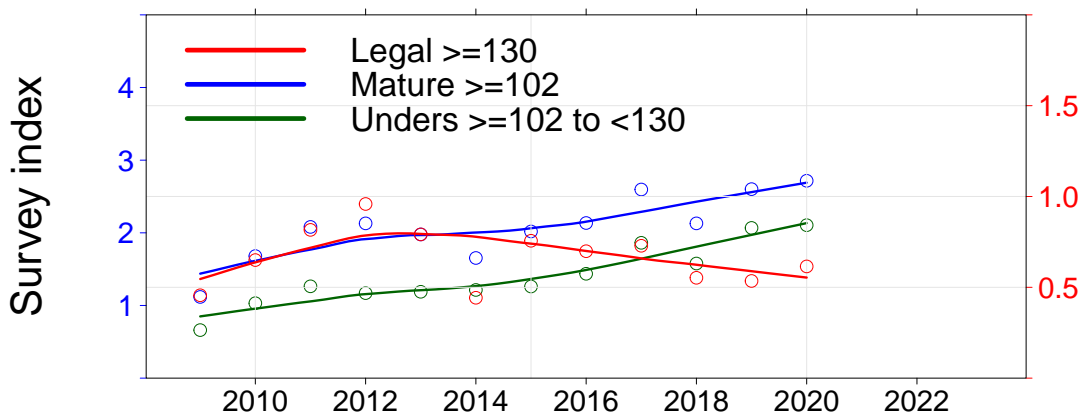

Julia Percy

- 3.01, JP North
- 3.02, JP NE
- 3.03, JP East
- 3.04, Prop Bay

Port Fairy

- 2.15, Yambuk
- 3.05, Crags
- 3.06, Burnets
- 3.07, Watertower
- 3.08, Lighthouse

Warrnambool

- 3.09, Mills
- 3.10, Killarney
- 3.11, Cutting
- 3.12, Thunder Pt
- 3.13, Lady Bay
- 3.14, Levys