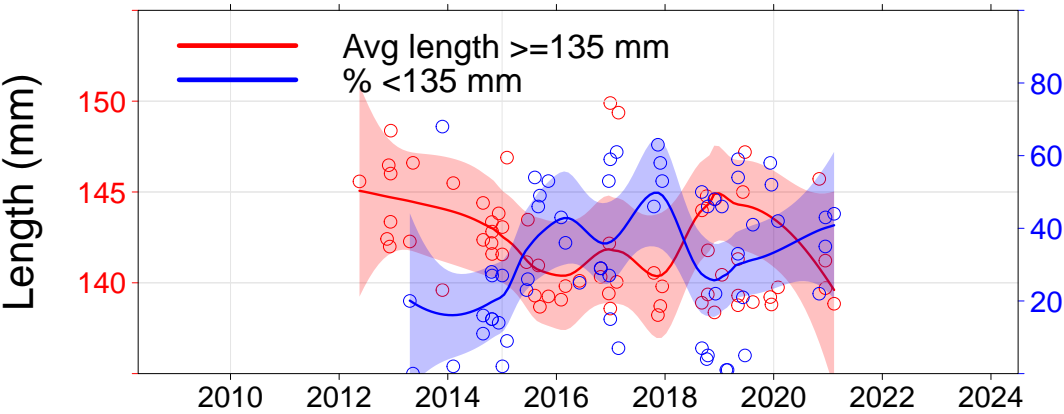

Julia Percy

- 3.01, JP North
- 3.02, JP NE
- 3.03, JP East
- 3.04, Prop Bay

Port Fairy

- 2.15, Yambuk
- 3.05, Crags
- 3.06, Burnets
- 3.07, Watertower
- 3.08, Lighthouse

Warrnambool

- 3.09, Mills
- 3.10, Killarney
- 3.11, Cutting
- 3.12, Thunder Pt
- 3.13, Lady Bay
- 3.14, Levys