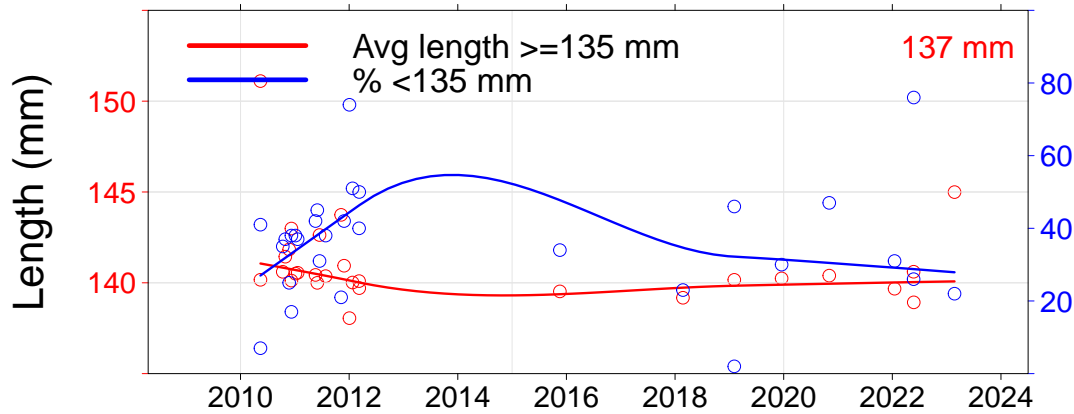

Reefcode 2.15, Yambuk

Contents

Figure description

Portland

- 1.01, Discovery Bay
- 1.02, Whites
- 1.03, Watersprings
- 1.04, Blowholes
- 1.05, Tits
- 1.06, SBridgewater
- 1.07, Seal Caves
- 1.08, Horseshoe
- 2.01, Murels
- 2.02, Jones Bay
- 2.03, Outside Nelson
- 2.04, Devils Kitchen
- 2.05, Inside Nelson
- 2.06, Killer Waves
- 2.07, Yellow Rk
- 2.08, Cape Grant
- 2.09, Passage
- 2.10, Lawrence Rx
- 2.11, Blacknose
- 2.12, Hospital
- 2.13, Dutton
- 2.14, Julia Bank
- 2.16, Minerva

Julia Percy

- 3.01, JP North
- 3.02, JP NE
- 3.03, JP East
- 3.04, Prop Bay

Port Fairy

2.15, Yambuk

- 3.05, Crags
- 3.06, Burnets
- 3.07, Watertower
- 3.08, Lighthouse

Warrnambool

- 3.09, Mills
- 3.10, Killarney
- 3.11, Cutting
- 3.12, Thunder Pt
- 3.13, Lady Bay
- 3.14, Levys