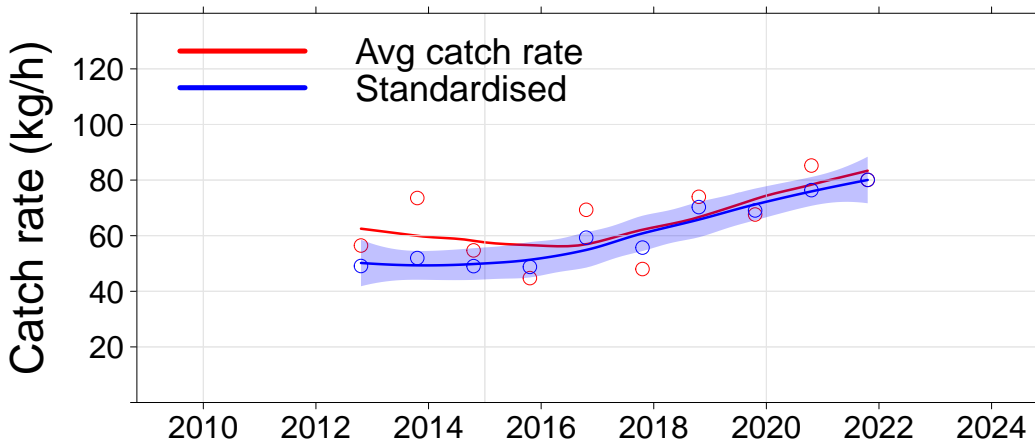

Reefcode 1.02, Whites

Contents

Figure description

Portland

- 1.01, Discovery Bay
- 1.02, Whites
- 1.03, Watersprings
- 1.04, Blowholes
- 1.05, Tits
- 1.06, SBridgewater
- 1.07, Seal Caves
- 1.08, Horseshoe
- 2.01, Murels
- 2.02, Jones Bay
- 2.03, Outside Nelson
- 2.04, Devils Kitchen
- 2.05, Inside Nelson
- 2.06, Killer Waves
- 2.07, Yellow Rk
- 2.08, Cape Grant
- 2.09, Passage
- 2.10, Lawrence Rx
- 2.11, Blacknose
- 2.12, Hospital
- 2.13, Dutton
- 2.14, Julia Bank
- 2.16, Minerva

Julia Percy

- 3.01, JP North
- 3.02, JP NE
- 3.03, JP East
- 3.04, Prop Bay

Port Fairy

- 2.15, Yambuk
- 3.05, Crags
- 3.06, Burnets
- 3.07, Watertower
- 3.08, Lighthouse

Warrnambool

- 3.09, Mills
- 3.10, Killarney
- 3.11, Cutting
- 3.12, Thunder Pt
- 3.13, Lady Bay
- 3.14, Levys