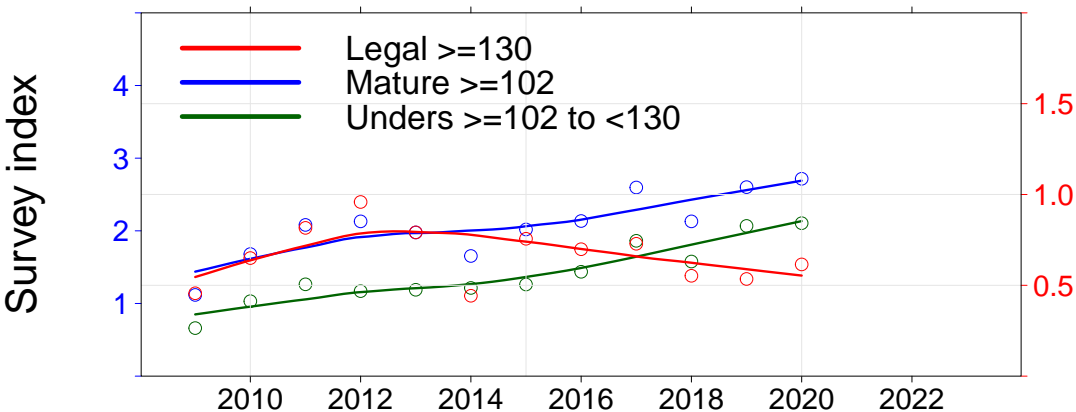

- 2.15, Yambuk
- 3.05, Crag
- 3.06, Burnets
- 3.07, Watertower
- 3.08, Lighthouse

Warrnambool

- 3.09, Mills
- 3.10, Killarney
- 3.11, Cutting
- 3.12, Thunder Pt
- 3.13, Lady Bay
- 3.14, Levys

Reefcode 2.10, Lawrence Rx