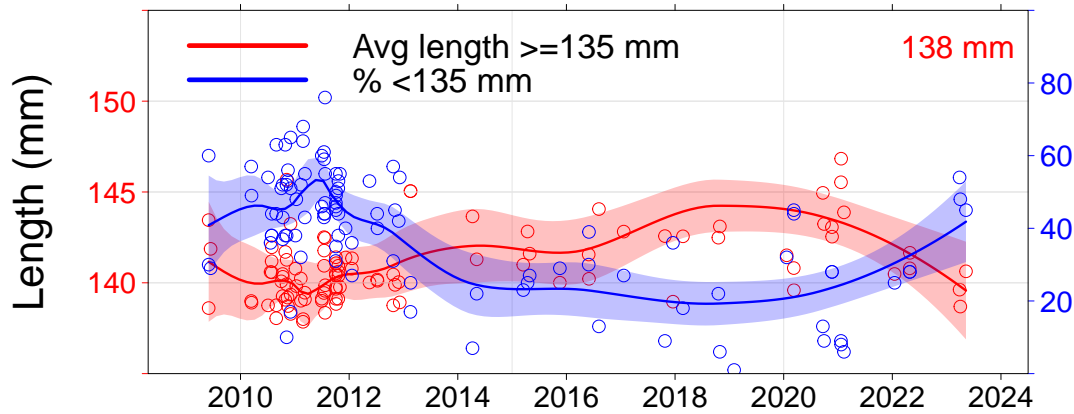

Julia Percy

- 3.01, JP North
- 3.02, JP NE
- 3.03, JP East
- 3.04, Prop Bay

Port Fairy

- 2.15, Yambuk
- 3.05, Craggs
- 3.06, Burnets
- 3.07, Watertower
- 3.08, Lighthouse

Warrnambool

- 3.09, Mills
- 3.10, Killarney
- 3.11, Cutting
- 3.12, Thunder Pt
- 3.13, Lady Bay
- 3.14, Levys