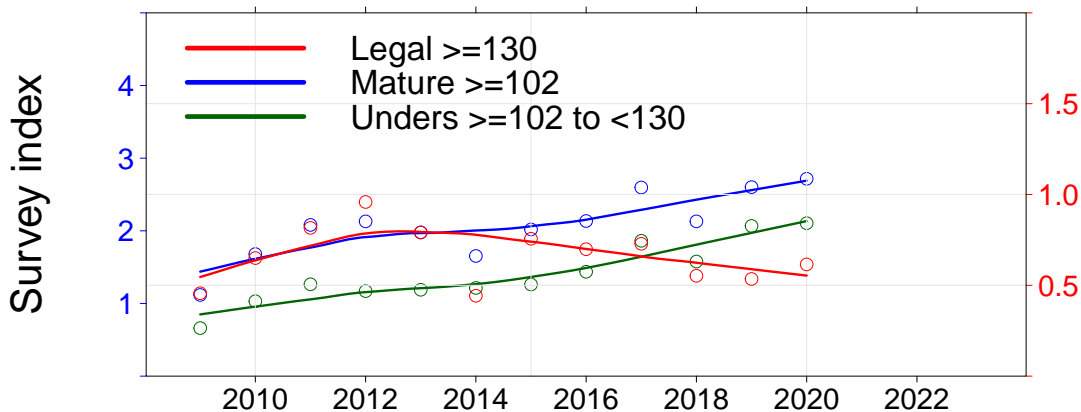

Reefcode 1.04, Blowholes

Contents

Figure description

Portland

- 1.01, Discovery Bay
- 1.02, Whites
- 1.03, Watersprings
- **1.04, Blowholes**
- 1.05, Tits
- 1.06, SBridgewater
- 1.07, Seal Caves
- 1.08, Horseshoe
- 2.01, Murels
- 2.02, Jones Bay
- 2.03, Outside Nelson
- 2.04, Devils Kitchen
- 2.05, Inside Nelson
- 2.06, Killer Waves
- 2.07, Yellow Rk
- 2.08, Cape Grant
- 2.09, Passage
- 2.10, Lawrence Rx
- 2.11, Blacknose
- 2.12, Hospital
- 2.13, Dutton
- 2.14, Julia Bank
- 2.16, Minerva

Julia Percy

- 3.01, JP North
- 3.02, JP NE
- 3.03, JP East
- 3.04, Prop Bay

Port Fairy

- 2.15, Yambuk
- 3.05, Crags
- 3.06, Burnets
- 3.07, Watertower
- 3.08, Lighthouse

Warrnambool

- 3.09, Mills
- 3.10, Killarney
- 3.11, Cutting
- 3.12, Thunder Pt
- 3.13, Lady Bay
- 3.14, Levys