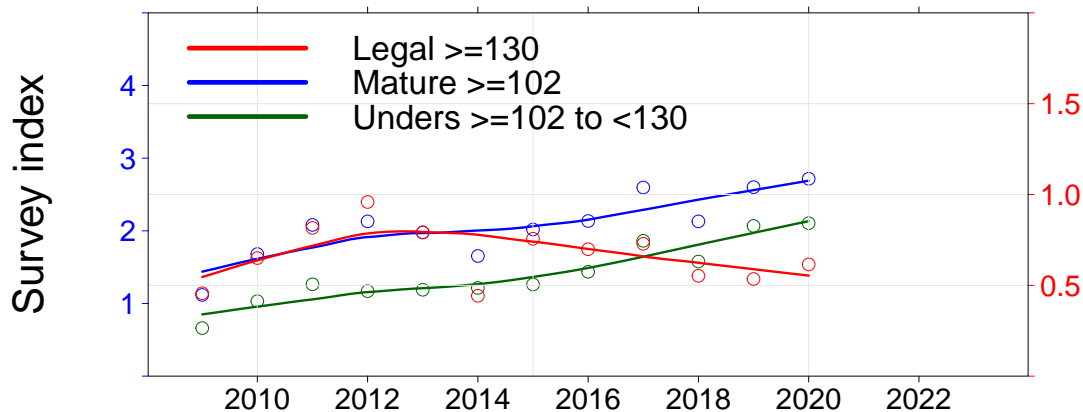

Julia Percy

- 3.01, JP North
- 3.02, JP NE
- 3.03, JP East
- 3.04, Prop Bay

Port Fairy

- 2.15, Yambuk
- 3.05, Crag
- 3.06, Burnets
- 3.07, Watertower
- 3.08, Lighthouse

Warrnambool

- 3.09, Mills
- 3.10, Killarney
- 3.11, Cutting
- 3.12, Thunder Pt
- 3.13, Lady Bay
- 3.14, Levys