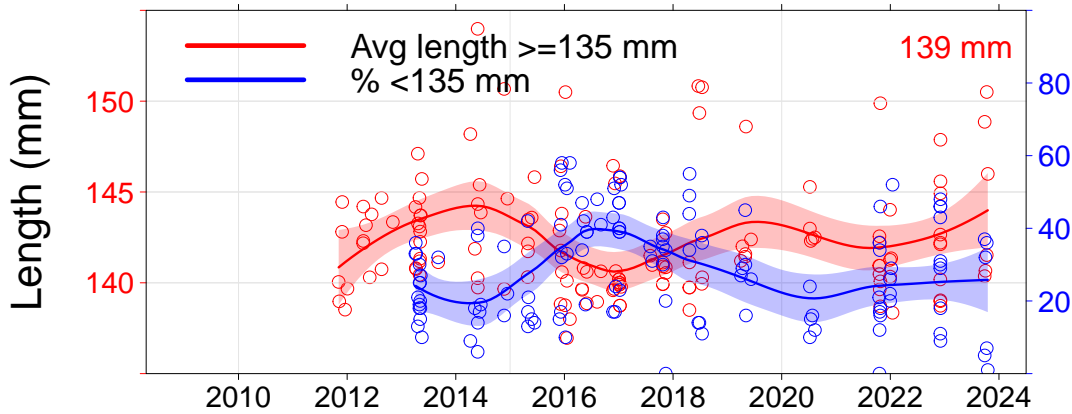

Julia Percy

- 3.01, JP North
- 3.02, JP NE
- 3.03, JP East
- 3.04, Prop Bay

Port Fairy

- 2.15, Yambuk
- 3.05, Crags
- 3.06, Burnets
- 3.07, Watertower
- 3.08, Lighthouse

Warrnambool

- 3.09, Mills
- 3.10, Killarney**
- 3.11, Cutting
- 3.12, Thunder Pt
- 3.13, Lady Bay
- 3.14, Levys