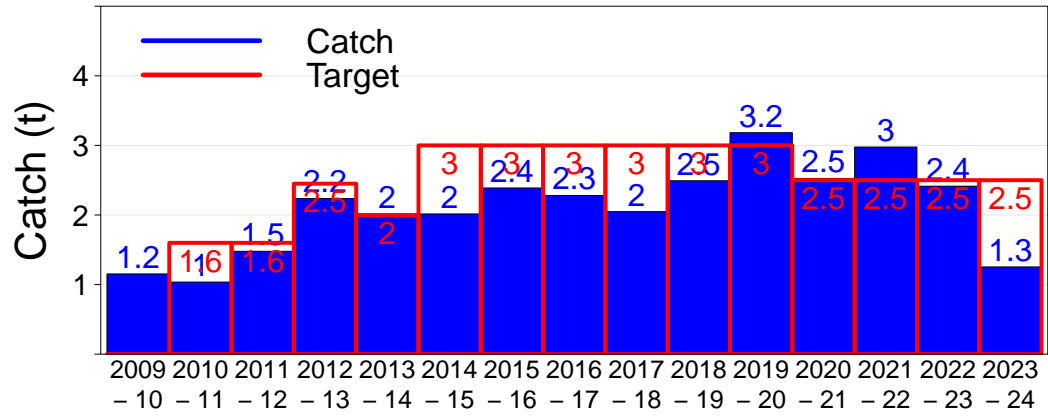

Reefcode 3.06, Burnets

Contents

Figure description

Portland

- 1.01, Discovery Bay
- 1.02, Whites
- 1.03, Watersprings
- 1.04, Blowholes
- 1.05, Tits
- 1.06, SBridgewater
- 1.07, Seal Caves
- 1.08, Horseshoe
- 2.01, Murels
- 2.02, Jones Bay
- 2.03, Outside Nelson
- 2.04, Devils Kitchen
- 2.05, Inside Nelson
- 2.06, Killer Waves
- 2.07, Yellow Rk
- 2.08, Cape Grant
- 2.09, Passage
- 2.10, Lawrence Rx
- 2.11, Blacknose
- 2.12, Hospital
- 2.13, Dutton
- 2.14, Julia Bank
- 2.16, Minerva

Julia Percy

- 3.01, JP North
- 3.02, JP NE
- 3.03, JP East
- 3.04, Prop Bay

Port Fairy

- 2.15, Yambuk
- 3.05, Crags

3.06, Burnets

- 3.07, Watertower
- 3.08, Lighthouse

Warrnambool

- 3.09, Mills
- 3.10, Killarney
- 3.11, Cutting
- 3.12, Thunder Pt
- 3.13, Lady Bay
- 3.14, Levys