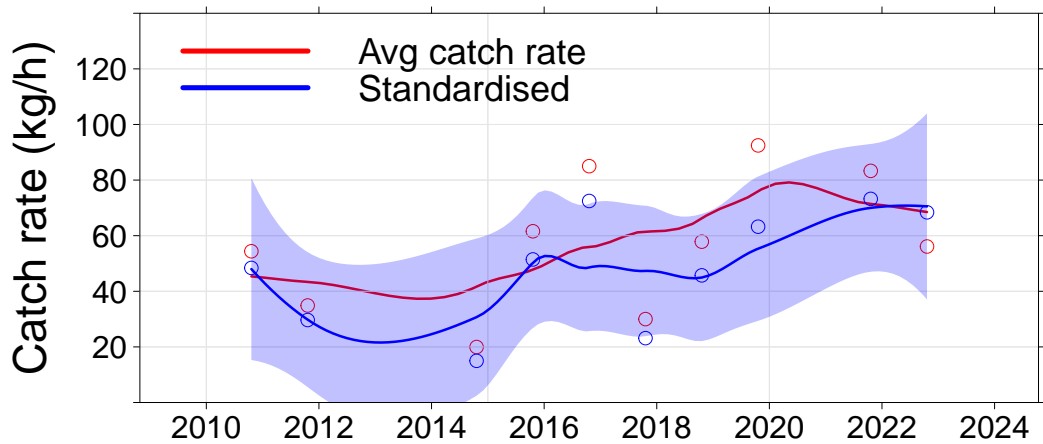

Reefcode 2.15, Yambuk

Contents

Figure description

Portland

- 1.01, Discovery Bay
- 1.02, Whites
- 1.03, Watersprings
- 1.04, Blowholes
- 1.05, Tits
- 1.06, SBridgewater
- 1.07, Seal Caves
- 1.08, Horseshoe
- 2.01, Murels
- 2.02, Jones Bay
- 2.03, Outside Nelson
- 2.04, Devils Kitchen
- 2.05, Inside Nelson
- 2.06, Killer Waves
- 2.07, Yellow Rk
- 2.08, Cape Grant
- 2.09, Passage
- 2.10, Lawrence Rx
- 2.11, Blacknose
- 2.12, Hospital
- 2.13, Dutton
- 2.14, Julia Bank
- 2.16, Minerva

Julia Percy

- 3.01, JP North
- 3.02, JP NE
- 3.03, JP East
- 3.04, Prop Bay

Port Fairy

2.15, Yambuk

- 3.05, Crags
- 3.06, Burnets
- 3.07, Watertower
- 3.08, Lighthouse

Warrnambool

- 3.09, Mills
- 3.10, Killarney
- 3.11, Cutting
- 3.12, Thunder Pt
- 3.13, Lady Bay
- 3.14, Levys