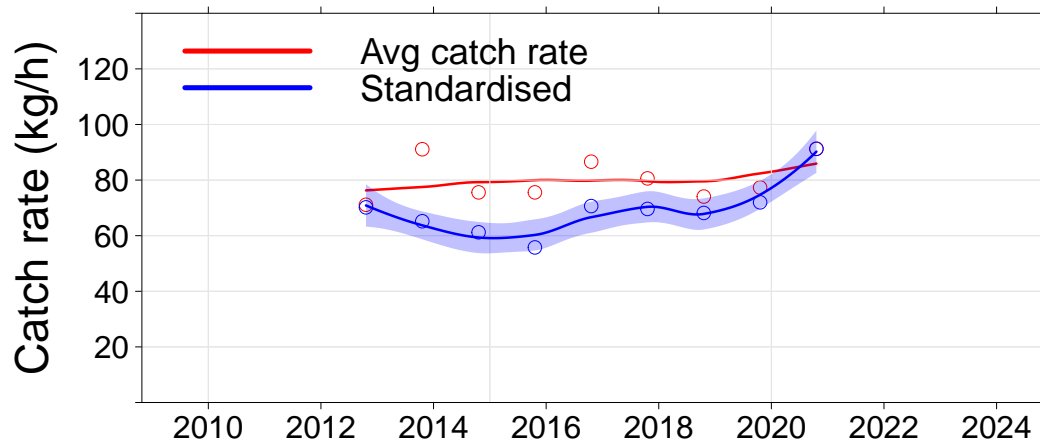

Julia Percy

- 3.01, JP North
- 3.02, JP NE
- 3.03, JP East
- 3.04, Prop Bay

Port Fairy

- 2.15, Yambuk
- 3.05, Craggs
- 3.06, Burnets
- 3.07, Watertower
- 3.08, Lighthouse

Warrnambool

- 3.09, Mills
- 3.10, Killarney
- 3.11, Cutting
- 3.12, Thunder Pt
- 3.13, Lady Bay
- 3.14, Levys