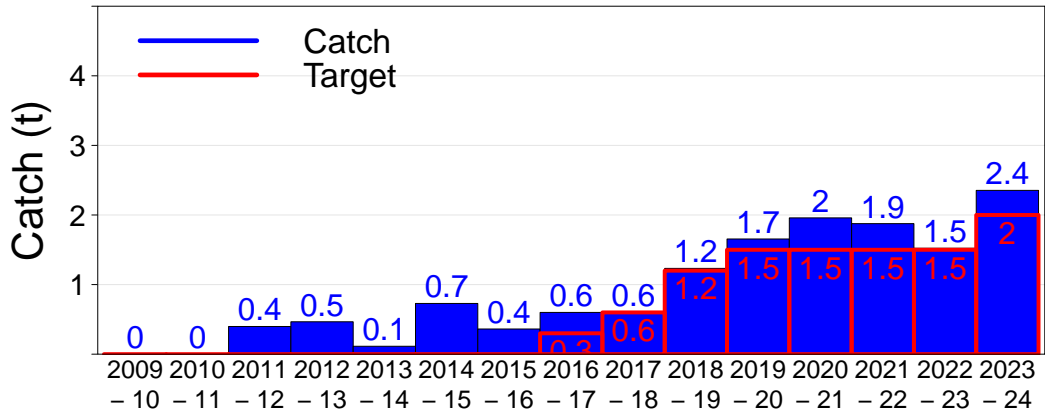

Reefcode 3.14, Levys

Contents

Figure description

Portland

- 1.01, Discovery Bay
- 1.02, Whites
- 1.03, Watersprings
- 1.04, Blowholes
- 1.05, Tits
- 1.06, SBridgewater
- 1.07, Seal Caves
- 1.08, Horseshoe
- 2.01, Murels
- 2.02, Jones Bay
- 2.03, Outside Nelson
- 2.04, Devils Kitchen
- 2.05, Inside Nelson
- 2.06, Killer Waves
- 2.07, Yellow Rk
- 2.08, Cape Grant
- 2.09, Passage
- 2.10, Lawrence Rx
- 2.11, Blacknose
- 2.12, Hospital
- 2.13, Dutton
- 2.14, Julia Bank
- 2.16, Minerva

Julia Percy

- 3.01, JP North
- 3.02, JP NE
- 3.03, JP East
- 3.04, Prop Bay

Port Fairy

- 2.15, Yambuk
- 3.05, Crags
- 3.06, Burnets
- 3.07, Watertower
- 3.08, Lighthouse

Warrnambool

- 3.09, Mills
- 3.10, Killarney
- 3.11, Cutting
- 3.12, Thunder Pt
- 3.13, Lady Bay
- 3.14, Levys