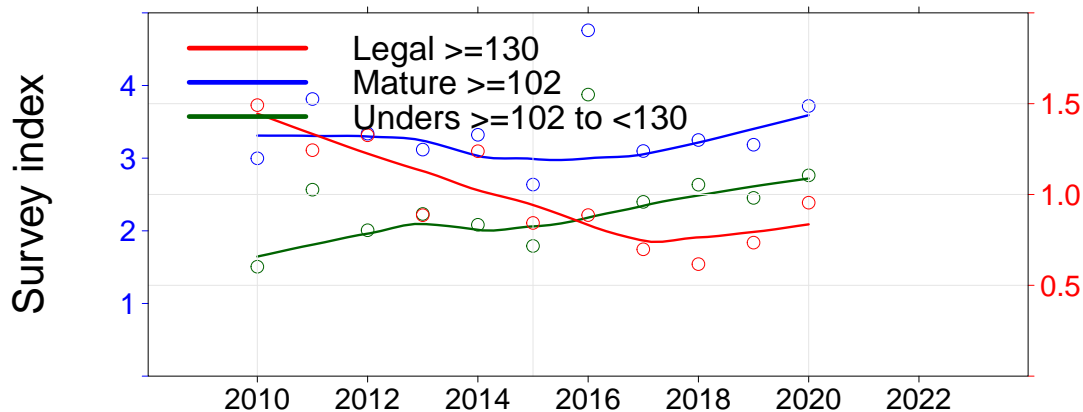

Reefcode 2.15, Yambuk

Contents

Figure description

Portland

- 1.01, Discovery Bay
- 1.02, Whites
- 1.03, Watersprings
- 1.04, Blowholes
- 1.05, Tits
- 1.06, SBridgewater
- 1.07, Seal Caves
- 1.08, Horseshoe
- 2.01, Murels
- 2.02, Jones Bay
- 2.03, Outside Nelson
- 2.04, Devils Kitchen
- 2.05, Inside Nelson
- 2.06, Killer Waves
- 2.07, Yellow Rk
- 2.08, Cape Grant
- 2.09, Passage
- 2.10, Lawrence Rx
- 2.11, Blacknose
- 2.12, Hospital
- 2.13, Dutton
- 2.14, Julia Bank
- 2.16, Minerva

Julia Percy

- 3.01, JP North
- 3.02, JP NE
- 3.03, JP East
- 3.04, Prop Bay

Port Fairy

2.15, Yambuk

- 3.05, Crags
- 3.06, Burnets
- 3.07, Watertower
- 3.08, Lighthouse

Warrnambool

- 3.09, Mills
- 3.10, Killarney
- 3.11, Cutting
- 3.12, Thunder Pt
- 3.13, Lady Bay
- 3.14, Levys