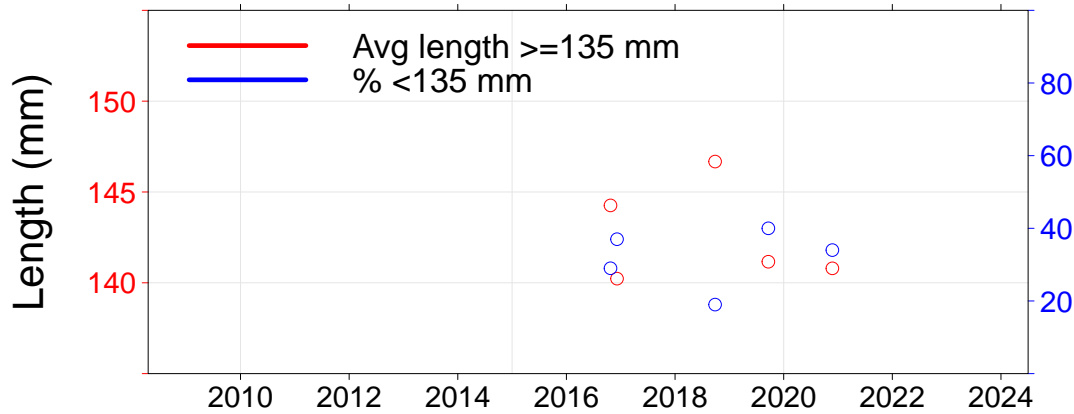

Julia Percy

- 3.01, JP North
- 3.02, JP NE
- 3.03, JP East
- 3.04, Prop Bay

Port Fairy

- 2.15, Yambuk
- 3.05, Craggs
- 3.06, Burnets
- 3.07, Watertower
- 3.08, Lighthouse

Warrnambool

- 3.09, Mills
- 3.10, Killarney
- 3.11, Cutting
- 3.12, Thunder Pt
- 3.13, Lady Bay
- 3.14, Levys