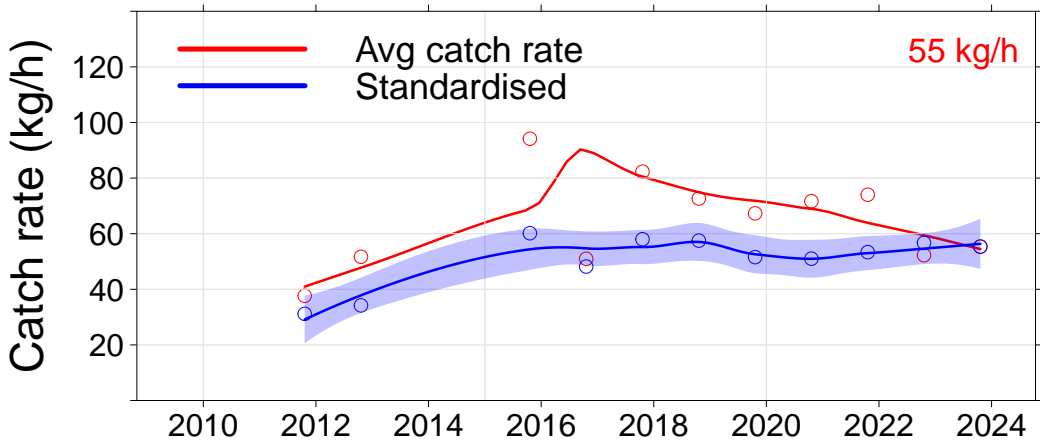

Reefcode 3.12, Thunder Pt

Contents

Figure description

Portland

- 1.01, Discovery Bay
- 1.02, Whites
- 1.03, Watersprings
- 1.04, Blowholes
- 1.05, Tits
- 1.06, SBridgewater
- 1.07, Seal Caves
- 1.08, Horseshoe
- 2.01, Murels
- 2.02, Jones Bay
- 2.03, Outside Nelson
- 2.04, Devils Kitchen
- 2.05, Inside Nelson
- 2.06, Killer Waves
- 2.07, Yellow Rk
- 2.08, Cape Grant
- 2.09, Passage
- 2.10, Lawrence Rx
- 2.11, Blacknose
- 2.12, Hospital
- 2.13, Dutton
- 2.14, Julia Bank
- 2.16, Minerva

Julia Percy

- 3.01, JP North
- 3.02, JP NE
- 3.03, JP East
- 3.04, Prop Bay

Port Fairy

- 2.15, Yambuk
- 3.05, Craggs
- 3.06, Burnets
- 3.07, Watertower
- 3.08, Lighthouse

Warrnambool

- 3.09, Mills
- 3.10, Killarney
- 3.11, Cutting
- **3.12, Thunder Pt**
- 3.13, Lady Bay
- 3.14, Levys