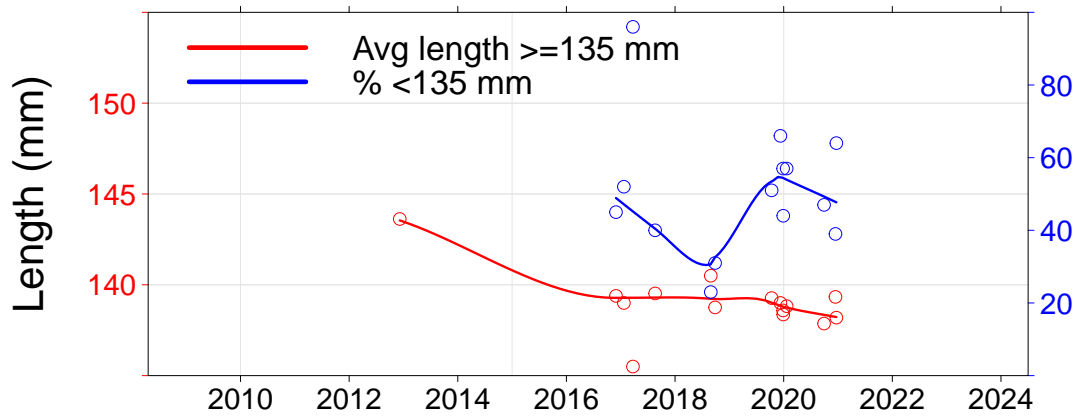

Julia Percy

- 3.01, JP North
- 3.02, JP NE
- 3.03, JP East
- 3.04, Prop Bay

Port Fairy

- 2.15, Yambuk
- 3.05, Crags
- 3.06, Burnets
- 3.07, Watertower
- 3.08, Lighthouse

Warrnambool

- 3.09, Mills
- 3.10, Killarney
- 3.11, Cutting
- 3.12, Thunder Pt
- 3.13, Lady Bay
- 3.14, Levys