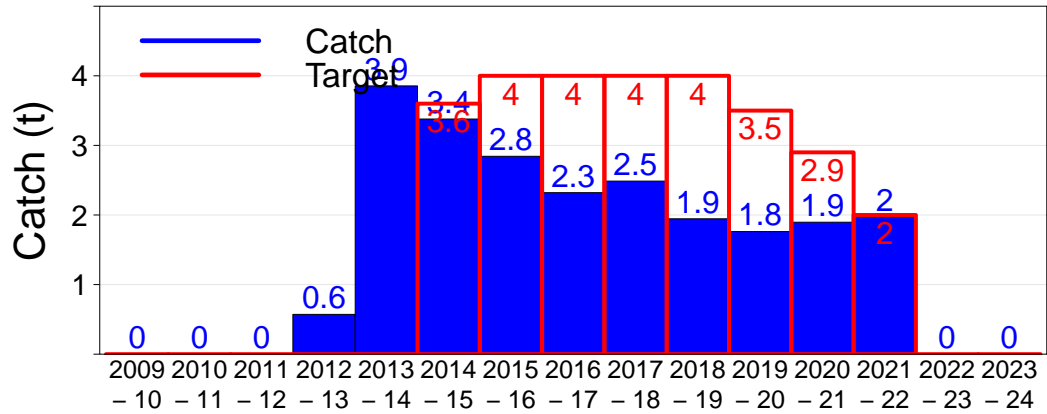

Reefcode 1.04, Blowholes

Contents

Figure description

Portland

- 1.01, Discovery Bay
- 1.02, Whites
- 1.03, Watersprings
- **1.04, Blowholes**
- 1.05, Tits
- 1.06, SBridgewater
- 1.07, Seal Caves
- 1.08, Horseshoe
- 2.01, Murels
- 2.02, Jones Bay
- 2.03, Outside Nelson
- 2.04, Devils Kitchen
- 2.05, Inside Nelson
- 2.06, Killer Waves
- 2.07, Yellow Rk
- 2.08, Cape Grant
- 2.09, Passage
- 2.10, Lawrence Rx
- 2.11, Blacknose
- 2.12, Hospital
- 2.13, Dutton
- 2.14, Julia Bank
- 2.16, Minerva

Julia Percy

- 3.01, JP North
- 3.02, JP NE
- 3.03, JP East
- 3.04, Prop Bay

Port Fairy

- 2.15, Yambuk
- 3.05, Crags
- 3.06, Burnets
- 3.07, Watertower
- 3.08, Lighthouse

Warrnambool

- 3.09, Mills
- 3.10, Killarney
- 3.11, Cutting
- 3.12, Thunder Pt
- 3.13, Lady Bay
- 3.14, Levys