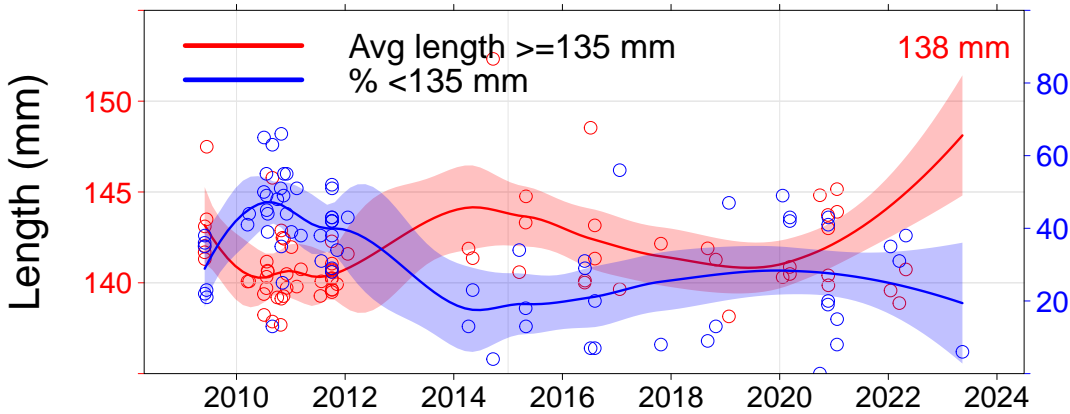

Reefcode 3.01, JP North

Contents

Figure description

Portland

- 1.01, Discovery Bay
- 1.02, Whites
- 1.03, Watersprings
- 1.04, Blowholes
- 1.05, Tits
- 1.06, SBridgewater
- 1.07, Seal Caves
- 1.08, Horseshoe
- 2.01, Murels
- 2.02, Jones Bay
- 2.03, Outside Nelson
- 2.04, Devils Kitchen
- 2.05, Inside Nelson
- 2.06, Killer Waves
- 2.07, Yellow Rk
- 2.08, Cape Grant
- 2.09, Passage
- 2.10, Lawrence Rx
- 2.11, Blacknose
- 2.12, Hospital
- 2.13, Dutton
- 2.14, Julia Bank
- 2.16, Minerva

Julia Percy

- **3.01, JP North**
- 3.02, JP NE
- 3.03, JP East
- 3.04, Prop Bay

Port Fairy

- 2.15, Yambuk
- 3.05, Crags
- 3.06, Burnets
- 3.07, Watertower
- 3.08, Lighthouse

Warrnambool

- 3.09, Mills
- 3.10, Killarney
- 3.11, Cutting
- 3.12, Thunder Pt
- 3.13, Lady Bay
- 3.14, Levys