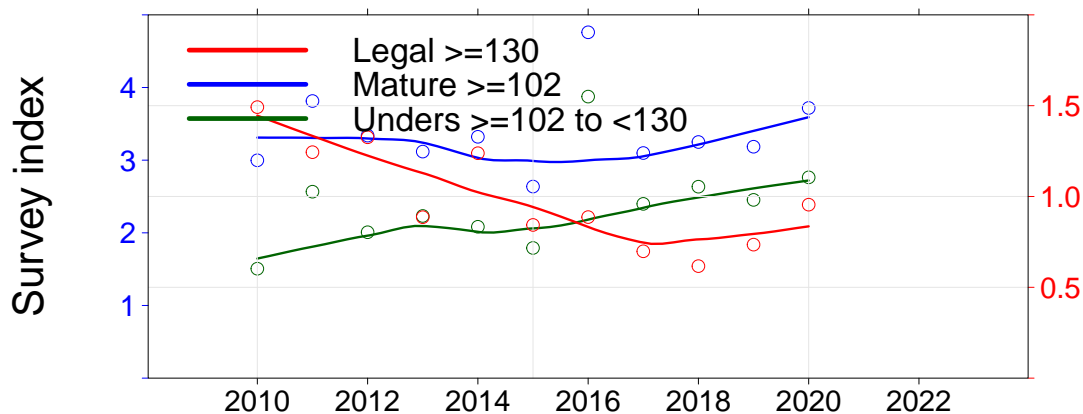

Julia Percy

- 3.01, JP North
- 3.02, JP NE
- 3.03, JP East
- 3.04, Prop Bay

Port Fairy

- 2.15, Yambuk
- 3.05, Craggs
- 3.06, Burnets
- 3.07, Watertower**
- 3.08, Lighthouse

Warrnambool

- 3.09, Mills
- 3.10, Killarney
- 3.11, Cutting
- 3.12, Thunder Pt
- 3.13, Lady Bay
- 3.14, Levys