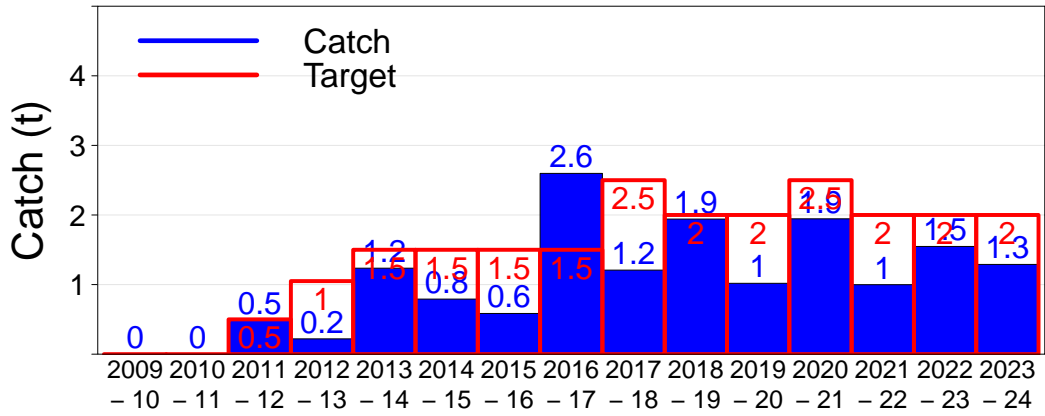

Reefcode 3.11, Cutting

Contents

Figure description

Portland

- 1.01, Discovery Bay
- 1.02, Whites
- 1.03, Watersprings
- 1.04, Blowholes
- 1.05, Tits
- 1.06, SBridgewater
- 1.07, Seal Caves
- 1.08, Horseshoe
- 2.01, Murels
- 2.02, Jones Bay
- 2.03, Outside Nelson
- 2.04, Devils Kitchen
- 2.05, Inside Nelson
- 2.06, Killer Waves
- 2.07, Yellow Rk
- 2.08, Cape Grant
- 2.09, Passage
- 2.10, Lawrence Rx
- 2.11, Blacknose
- 2.12, Hospital
- 2.13, Dutton
- 2.14, Julia Bank
- 2.16, Minerva