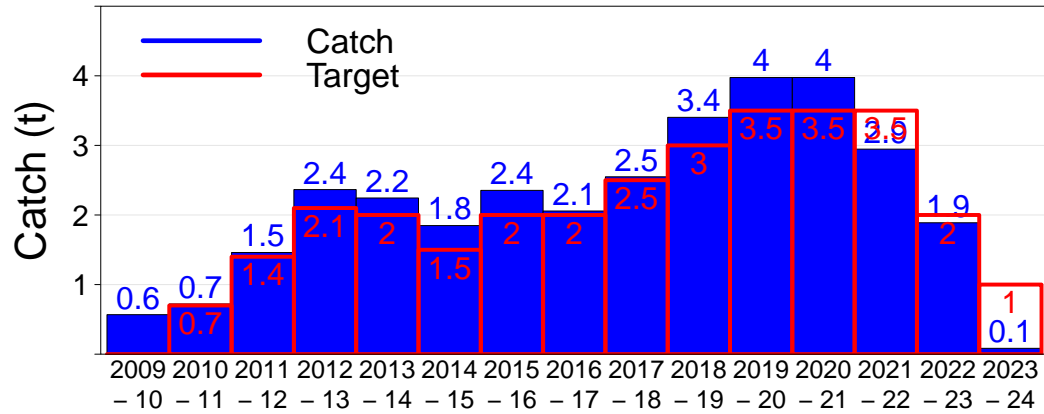

Reefcode 3.08, Lighthouse

Contents

Figure description

Portland

- 1.01, Discovery Bay
- 1.02, Whites
- 1.03, Watersprings
- 1.04, Blowholes
- 1.05, Tits
- 1.06, SBridgewater
- 1.07, Seal Caves
- 1.08, Horseshoe
- 2.01, Murels
- 2.02, Jones Bay
- 2.03, Outside Nelson
- 2.04, Devils Kitchen
- 2.05, Inside Nelson
- 2.06, Killer Waves
- 2.07, Yellow Rk
- 2.08, Cape Grant
- 2.09, Passage
- 2.10, Lawrence Rx
- 2.11, Blacknose
- 2.12, Hospital
- 2.13, Dutton
- 2.14, Julia Bank
- 2.16, Minerva

Julia Percy

- 3.01, JP North
- 3.02, JP NE
- 3.03, JP East
- 3.04, Prop Bay

Port Fairy

- 2.15, Yambuk
- 3.05, Craggs
- 3.06, Burnets
- 3.07, Watertower
- **3.08, Lighthouse**

Warrnambool

- 3.09, Mills
- 3.10, Killarney
- 3.11, Cutting
- 3.12, Thunder Pt
- 3.13, Lady Bay
- 3.14, Levys