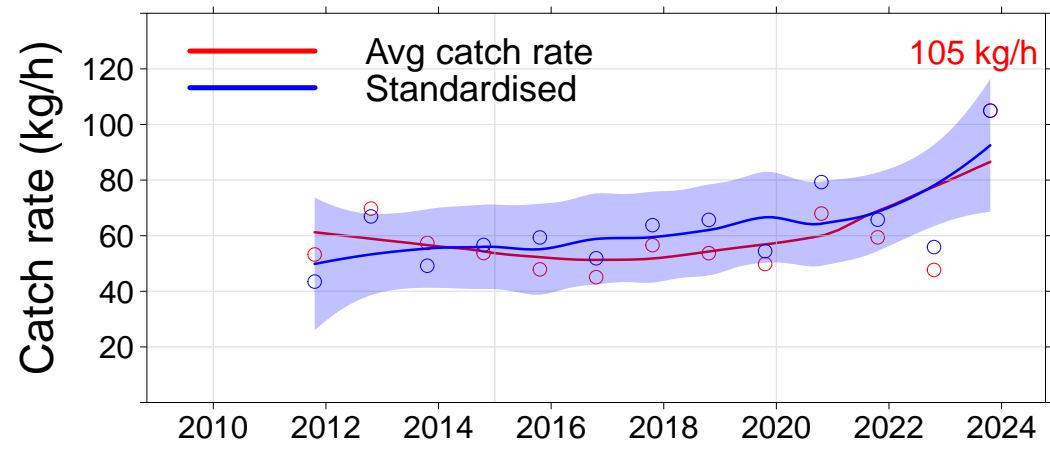

Reefcode 3.09, Mills

Contents

Figure description

Portland

- 1.01, Discovery Bay
- 1.02, Whites
- 1.03, Watersprings
- 1.04, Blowholes
- 1.05, Tits
- 1.06, SBridgewater
- 1.07, Seal Caves
- 1.08, Horseshoe
- 2.01, Murels
- 2.02, Jones Bay
- 2.03, Outside Nelson
- 2.04, Devils Kitchen
- 2.05, Inside Nelson
- 2.06, Killer Waves
- 2.07, Yellow Rk
- 2.08, Cape Grant
- 2.09, Passage
- 2.10, Lawrence Rx
- 2.11, Blacknose
- 2.12, Hospital
- 2.13, Dutton
- 2.14, Julia Bank
- 2.16, Minerva

Julia Percy

- 3.01, JP North
- 3.02, JP NE
- 3.03, JP East
- 3.04, Prop Bay

Port Fairy

- 2.15, Yambuk
- 3.05, Crags
- 3.06, Burnets
- 3.07, Watertower
- 3.08, Lighthouse

Warrnambool

- **3.09, Mills**
- 3.10, Killarney
- 3.11, Cutting
- 3.12, Thunder Pt
- 3.13, Lady Bay
- 3.14, Levys