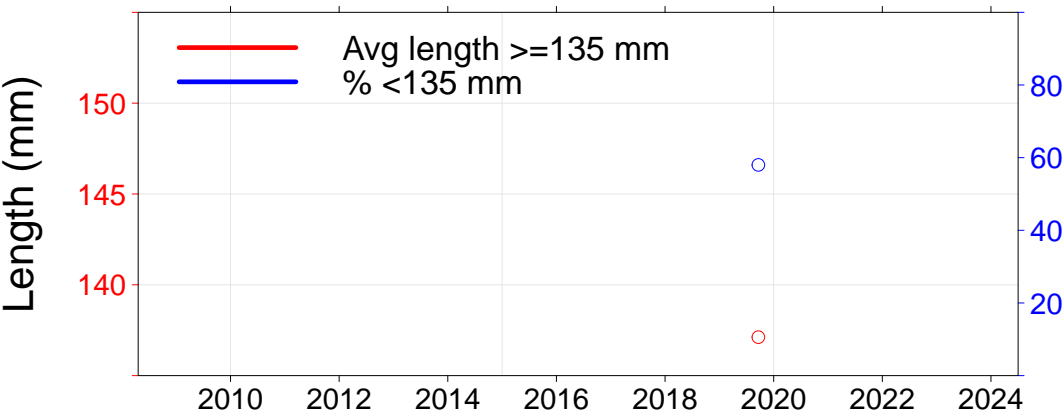

Julia Percy

- 3.01, JP North
- 3.02, JP NE
- 3.03, JP East
- 3.04, Prop Bay

Port Fairy

- 2.15, Yambuk
- 3.05, Craggs
- 3.06, Burnets
- 3.07, Watertower
- 3.08, Lighthouse

Warrnambool

- 3.09, Mills
- 3.10, Killarney
- 3.11, Cutting
- 3.12, Thunder Pt
- 3.13, Lady Bay
- 3.14, Levys