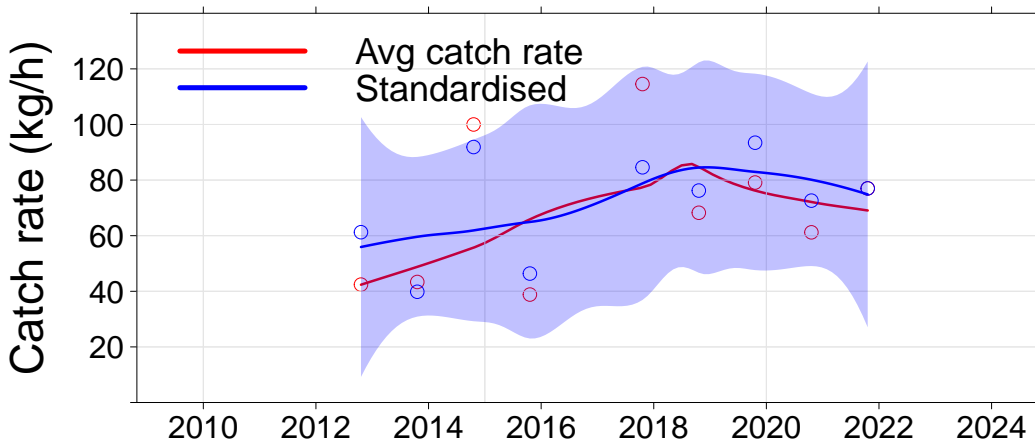

Julia Percy

- 3.01, JP North
- 3.02, JP NE
- 3.03, JP East
- 3.04, Prop Bay

Port Fairy

- 2.15, Yambuk
- 3.05, Crags
- 3.06, Burnets
- 3.07, Watertower
- 3.08, Lighthouse

Warrnambool

- 3.09, Mills
- 3.10, Killarney
- 3.11, Cutting
- 3.12, Thunder Pt
- 3.13, Lady Bay
- 3.14, Levys