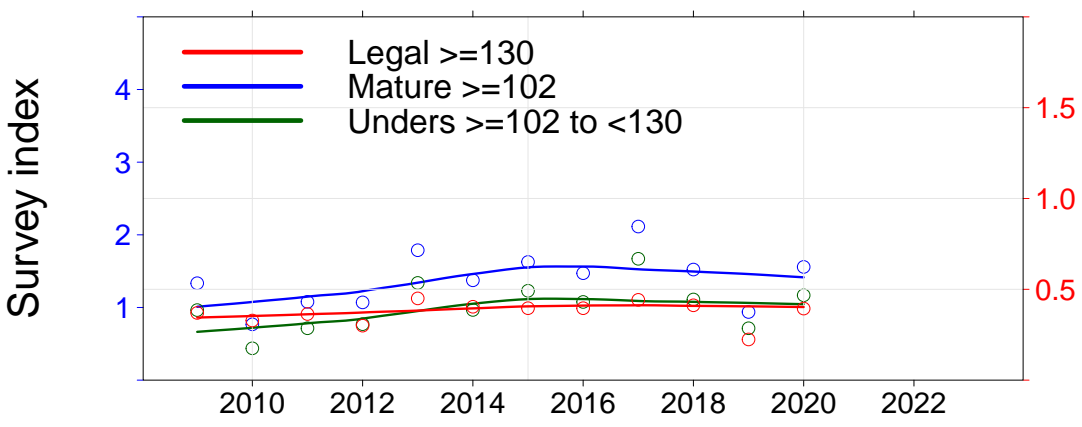

Reefcode 3.11, Cutting

Contents

Figure description

Portland

- 1.01, Discovery Bay
- 1.02, Whites
- 1.03, Watersprings
- 1.04, Blowholes
- 1.05, Tits
- 1.06, SBridgewater
- 1.07, Seal Caves
- 1.08, Horseshoe
- 2.01, Murels
- 2.02, Jones Bay
- 2.03, Outside Nelson
- 2.04, Devils Kitchen
- 2.05, Inside Nelson
- 2.06, Killer Waves
- 2.07, Yellow Rk
- 2.08, Cape Grant
- 2.09, Passage
- 2.10, Lawrence Rx
- 2.11, Blacknose
- 2.12, Hospital
- 2.13, Dutton
- 2.14, Julia Bank
- 2.16, Minerva

Julia Percy

- 3.01, JP North
- 3.02, JP NE
- 3.03, JP East
- 3.04, Prop Bay

Port Fairy

- 2.15, Yambuk
- 3.05, Crags
- 3.06, Burnets
- 3.07, Watertower
- 3.08, Lighthouse

Warrnambool

- 3.09, Mills
- 3.10, Killarney
- **3.11, Cutting**
- 3.12, Thunder Pt
- 3.13, Lady Bay
- 3.14, Levys