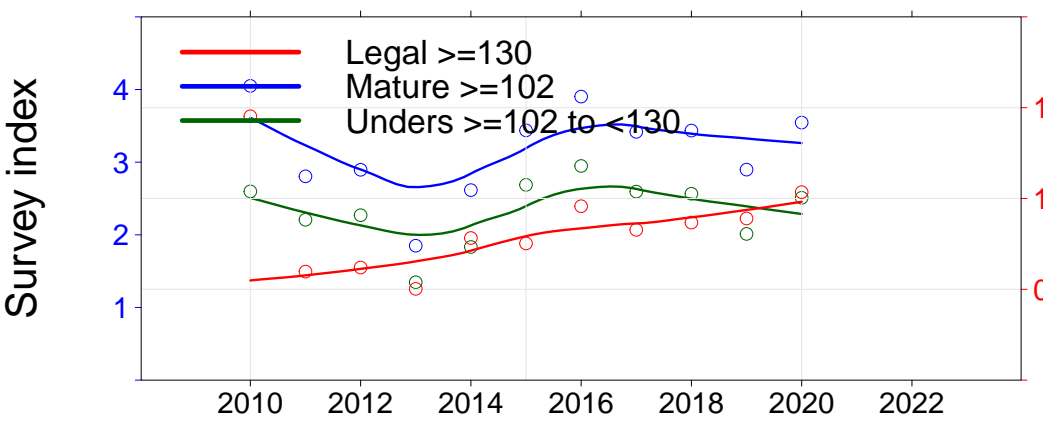

Reefcode 3.02, JP NE

Contents

Figure description

Portland

- 1.01, Discovery Bay
- 1.02, Whites
- 1.03, Watersprings
- 1.04, Blowholes
- 1.05, Tits
- 1.06, SBridgewater
- 1.07, Seal Caves
- 1.08, Horseshoe
- 2.01, Murels
- 2.02, Jones Bay
- 2.03, Outside Nelson
- 2.04, Devils Kitchen
- 2.05, Inside Nelson
- 2.06, Killer Waves
- 2.07, Yellow Rk
- 2.08, Cape Grant
- 2.09, Passage
- 2.10, Lawrence Rx
- 2.11, Blacknose
- 2.12, Hospital
- 2.13, Dutton
- 2.14, Julia Bank
- 2.16, Minerva

Julia Percy

- 3.01, JP North
- **3.02, JP NE**
- 3.03, JP East
- 3.04, Prop Bay

Port Fairy

- 2.15, Yambuk
- 3.05, Craggs
- 3.06, Burnets
- 3.07, Watertower
- 3.08, Lighthouse

Warrnambool

- 3.09, Mills
- 3.10, Killarney
- 3.11, Cutting
- 3.12, Thunder Pt
- 3.13, Lady Bay
- 3.14, Levys