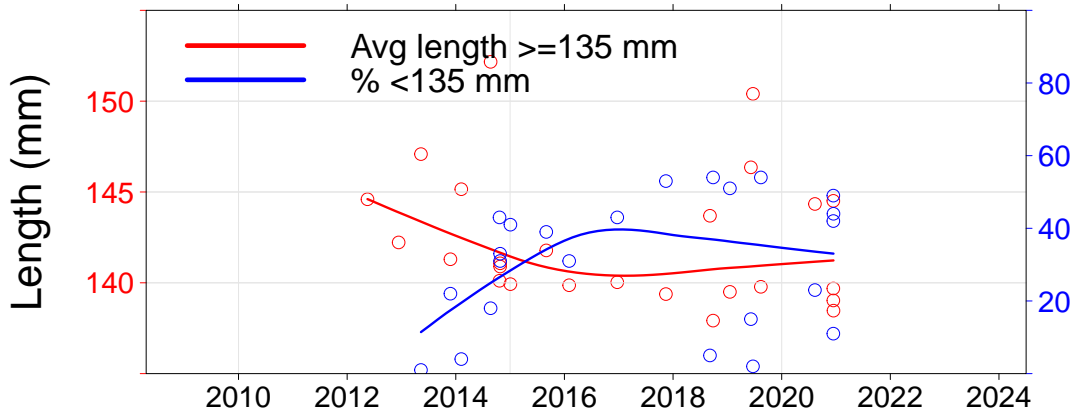

Julia Percy

- 3.01, JP North
- 3.02, JP NE
- 3.03, JP East
- 3.04, Prop Bay

Port Fairy

- 2.15, Yambuk
- 3.05, Crags
- 3.06, Burnets
- 3.07, Watertower
- 3.08, Lighthouse

Warrnambool

- 3.09, Mills
- 3.10, Killarney
- 3.11, Cutting
- 3.12, Thunder Pt
- 3.13, Lady Bay
- 3.14, Levys