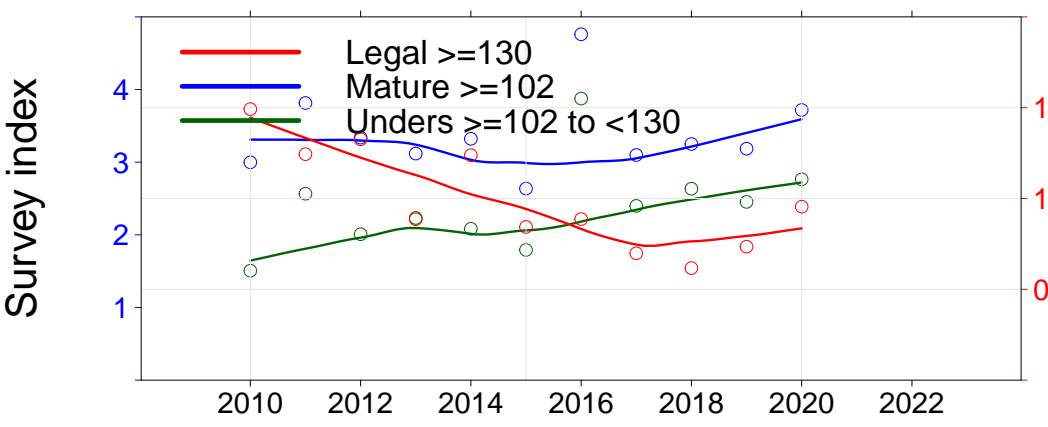

Reefcode 3.06, Burnets

Contents

Figure description

Portland

- 1.01, Discovery Bay
- 1.02, Whites
- 1.03, Watersprings
- 1.04, Blowholes
- 1.05, Tits
- 1.06, SBridgewater
- 1.07, Seal Caves
- 1.08, Horseshoe
- 2.01, Murels
- 2.02, Jones Bay
- 2.03, Outside Nelson
- 2.04, Devils Kitchen
- 2.05, Inside Nelson
- 2.06, Killer Waves
- 2.07, Yellow Rk
- 2.08, Cape Grant
- 2.09, Passage
- 2.10, Lawrence Rx
- 2.11, Blacknose
- 2.12, Hospital
- 2.13, Dutton
- 2.14, Julia Bank
- 2.16, Minerva

Julia Percy

- 3.01, JP North
- 3.02, JP NE
- 3.03, JP East
- 3.04, Prop Bay

Port Fairy

- 2.15, Yambuk
- 3.05, Crags

3.06, Burnets

- 3.07, Watertower
- 3.08, Lighthouse

Warrnambool

- 3.09, Mills
- 3.10, Killarney
- 3.11, Cutting
- 3.12, Thunder Pt
- 3.13, Lady Bay
- 3.14, Levys