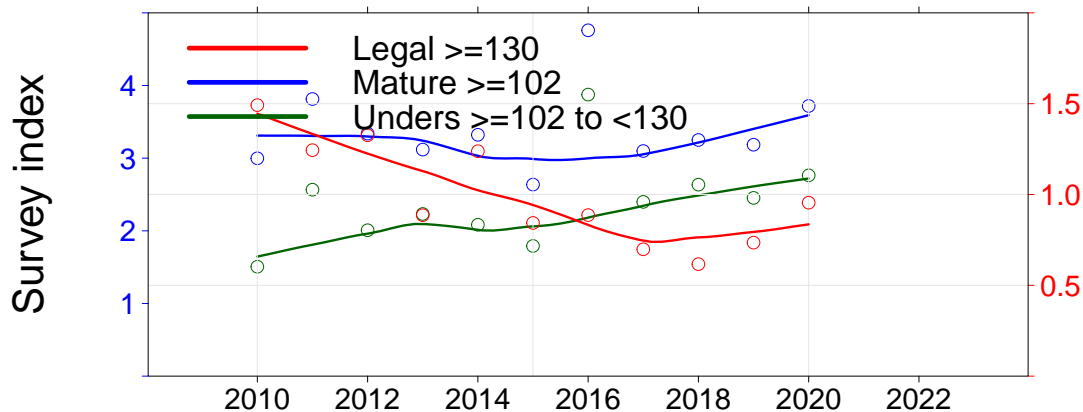

Reefcode 3.08, Lighthouse

Contents

Figure description

Portland

- 1.01, Discovery Bay
- 1.02, Whites
- 1.03, Watersprings
- 1.04, Blowholes
- 1.05, Tits
- 1.06, SBridgewater
- 1.07, Seal Caves
- 1.08, Horseshoe
- 2.01, Murels
- 2.02, Jones Bay
- 2.03, Outside Nelson
- 2.04, Devils Kitchen
- 2.05, Inside Nelson
- 2.06, Killer Waves
- 2.07, Yellow Rk
- 2.08, Cape Grant
- 2.09, Passage
- 2.10, Lawrence Rx
- 2.11, Blacknose
- 2.12, Hospital
- 2.13, Dutton
- 2.14, Julia Bank
- 2.16, Minerva

Julia Percy

- 3.01, JP North
- 3.02, JP NE
- 3.03, JP East
- 3.04, Prop Bay

Port Fairy

- 2.15, Yambuk
- 3.05, Craggs
- 3.06, Burnets
- 3.07, Watertower
- **3.08, Lighthouse**

Warrnambool

- 3.09, Mills
- 3.10, Killarney
- 3.11, Cutting
- 3.12, Thunder Pt
- 3.13, Lady Bay
- 3.14, Levys