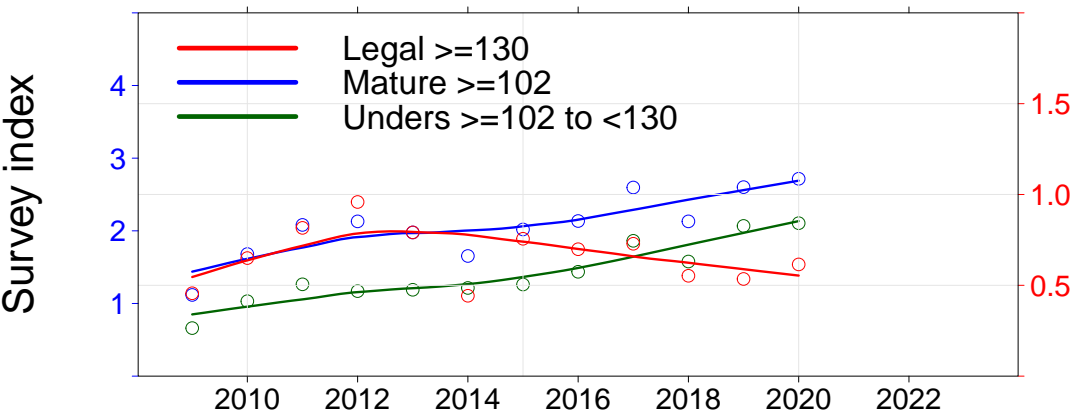

Julia Percy

- 3.01, JP North
- 3.02, JP NE
- 3.03, JP East
- 3.04, Prop Bay

Port Fairy

- 2.15, Yambuk
- 3.05, Craggs
- 3.06, Burnets
- 3.07, Watertower
- 3.08, Lighthouse

Warrnambool

- 3.09, Mills
- 3.10, Killarney
- 3.11, Cutting
- 3.12, Thunder Pt
- 3.13, Lady Bay
- 3.14, Levys