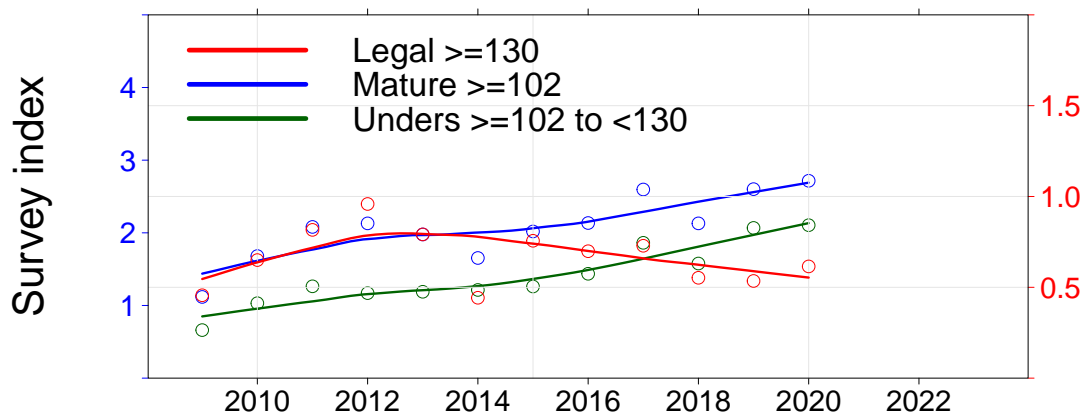

- 2.15, Yambuk
- 3.05, Crag
- 3.06, Burnets
- 3.07, Watertower
- 3.08, Lighthouse

Warrnambool

- 3.09, Mills
- 3.10, Killarney
- 3.11, Cutting
- 3.12, Thunder Pt
- 3.13, Lady Bay
- 3.14, Levys

Reefcode 2.10, Lawrence Rx