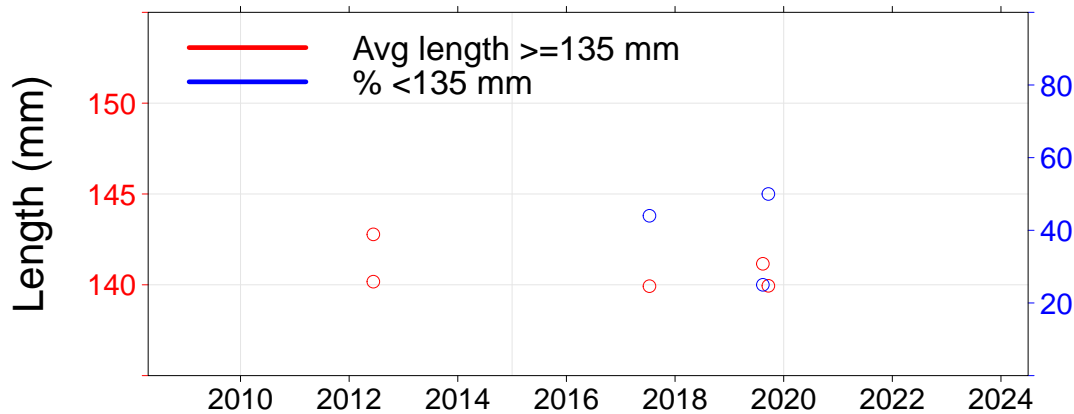

Julia Percy

- 3.01, JP North
- 3.02, JP NE
- 3.03, JP East
- 3.04, Prop Bay

Port Fairy

- 2.15, Yambuk
- 3.05, Craggs
- 3.06, Burnets
- 3.07, Watertower
- 3.08, Lighthouse

Warrnambool

- 3.09, Mills
- 3.10, Killarney
- 3.11, Cutting
- 3.12, Thunder Pt
- 3.13, Lady Bay
- 3.14, Levys