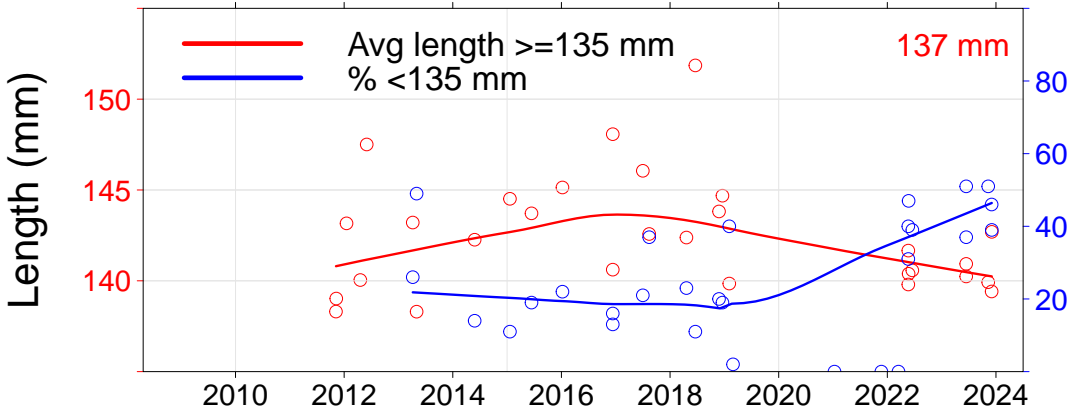

Reefcode 3.11, Cutting

Contents

Figure description

Portland

- 1.01, Discovery Bay
- 1.02, Whites
- 1.03, Watersprings
- 1.04, Blowholes
- 1.05, Tits
- 1.06, SBridgewater
- 1.07, Seal Caves
- 1.08, Horseshoe
- 2.01, Murels
- 2.02, Jones Bay
- 2.03, Outside Nelson
- 2.04, Devils Kitchen
- 2.05, Inside Nelson
- 2.06, Killer Waves
- 2.07, Yellow Rk
- 2.08, Cape Grant
- 2.09, Passage
- 2.10, Lawrence Rx
- 2.11, Blacknose
- 2.12, Hospital
- 2.13, Dutton
- 2.14, Julia Bank
- 2.16, Minerva

Julia Percy

- 3.01, JP North
- 3.02, JP NE
- 3.03, JP East
- 3.04, Prop Bay

Port Fairy

- 2.15, Yambuk
- 3.05, Crags
- 3.06, Burnets
- 3.07, Watertower
- 3.08, Lighthouse

Warrnambool

- 3.09, Mills
- 3.10, Killarney
- **3.11, Cutting**
- 3.12, Thunder Pt
- 3.13, Lady Bay
- 3.14, Levys