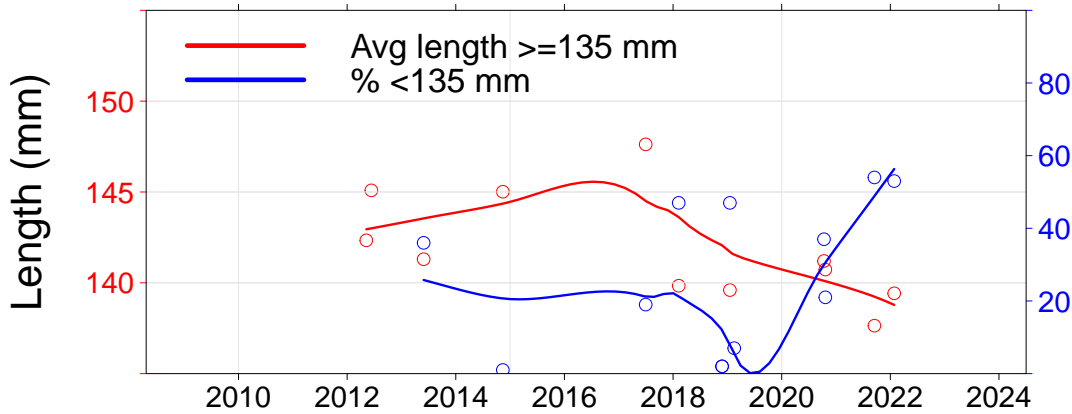

Julia Percy

- 3.01, JP North
- 3.02, JP NE
- 3.03, JP East
- 3.04, Prop Bay

Port Fairy

- 2.15, Yambuk
- 3.05, Crags
- 3.06, Burnets
- 3.07, Watertower
- 3.08, Lighthouse

Warrnambool

- 3.09, Mills
- 3.10, Killarney
- 3.11, Cutting
- 3.12, Thunder Pt
- 3.13, Lady Bay
- 3.14, Levys