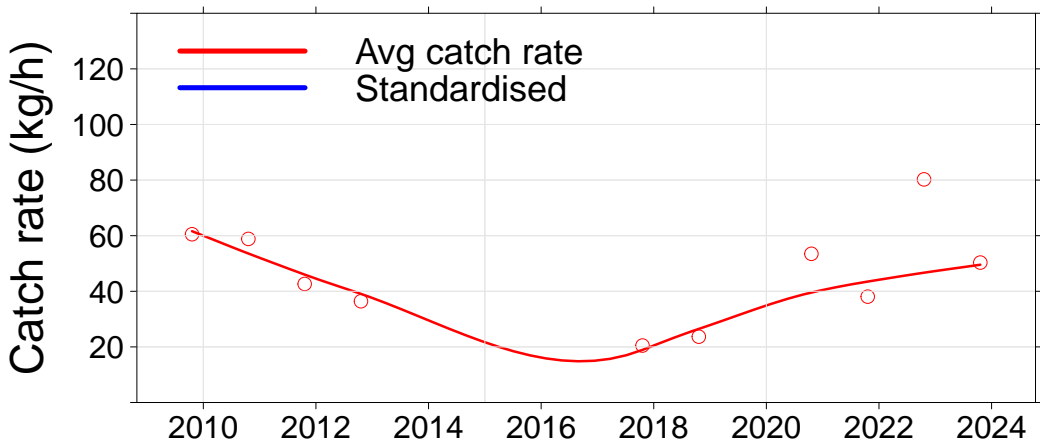

Reefcode 2.12, Hospital

Contents

Figure description

Portland

- 1.01, Discovery Bay
- 1.02, Whites
- 1.03, Watersprings
- 1.04, Blowholes
- 1.05, Tits
- 1.06, SBridgewater
- 1.07, Seal Caves
- 1.08, Horseshoe
- 2.01, Murels
- 2.02, Jones Bay
- 2.03, Outside Nelson
- 2.04, Devils Kitchen
- 2.05, Inside Nelson
- 2.06, Killer Waves
- 2.07, Yellow Rk
- 2.08, Cape Grant
- 2.09, Passage
- 2.10, Lawrence Rx
- 2.11, Blacknose

2.12, Hospital

- 2.13, Dutton
- 2.14, Julia Bank
- 2.16, Minerva

Julia Percy

- 3.01, JP North
- 3.02, JP NE
- 3.03, JP East
- 3.04, Prop Bay

Port Fairy

- 2.15, Yambuk
- 3.05, Crags
- 3.06, Burnets
- 3.07, Watertower
- 3.08, Lighthouse

Warrnambool

- 3.09, Mills
- 3.10, Killarney
- 3.11, Cutting
- 3.12, Thunder Pt
- 3.13, Lady Bay
- 3.14, Levys