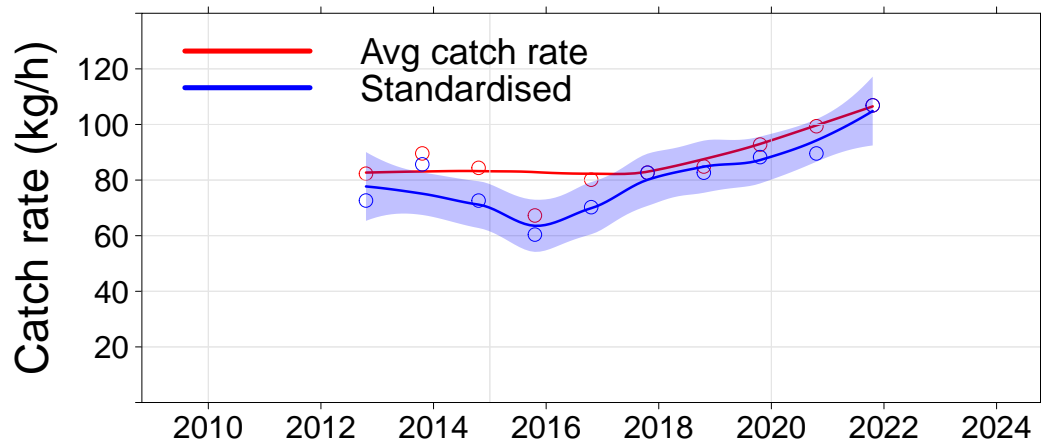

Julia Percy

- 3.01, JP North
- 3.02, JP NE
- 3.03, JP East
- 3.04, Prop Bay

Port Fairy

- 2.15, Yambuk
- 3.05, Crag
- 3.06, Burnets
- 3.07, Watertower
- 3.08, Lighthouse

Warrnambool

- 3.09, Mills
- 3.10, Killarney
- 3.11, Cutting
- 3.12, Thunder Pt
- 3.13, Lady Bay
- 3.14, Levys