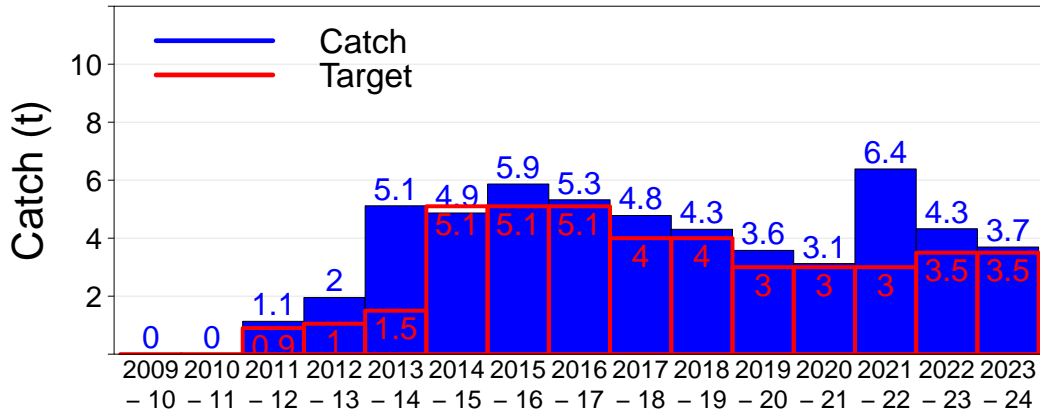

Reefcode 3.11, Cutting

Contents

Figure description

Portland

- 1.01, Discovery Bay
- 1.02, Whites
- 1.03, Watersprings
- 1.04, Blowholes
- 1.05, Tits
- 1.06, SBridgewater
- 1.07, Seal Caves
- 1.08, Horseshoe
- 2.01, Murels
- 2.02, Jones Bay
- 2.03, Outside Nelson
- 2.04, Devils Kitchen
- 2.05, Inside Nelson
- 2.06, Killer Waves
- 2.07, Yellow Rk
- 2.08, Cape Grant
- 2.09, Passage
- 2.10, Lawrence Rx
- 2.11, Blacknose
- 2.12, Hospital
- 2.13, Dutton
- 2.14, Julia Bank
- 2.16, Minerva