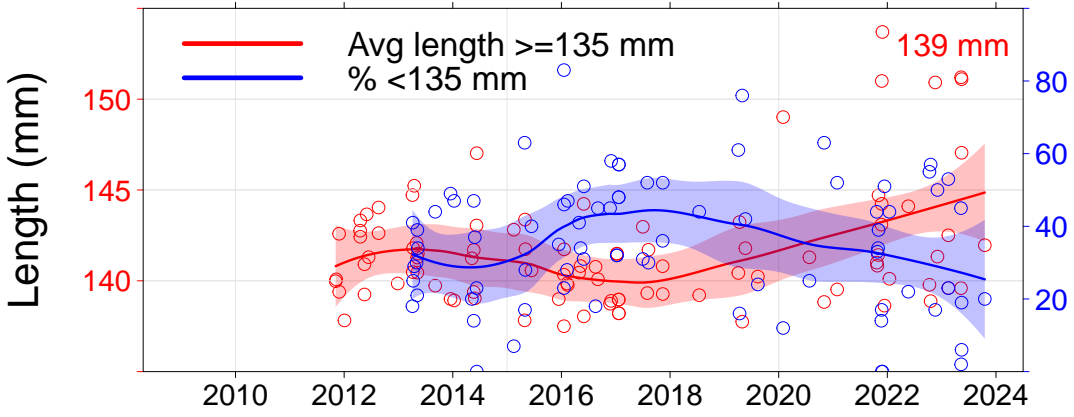

Reefcode 3.09, Mills

Contents

Figure description

Portland

- 1.01, Discovery Bay
- 1.02, Whites
- 1.03, Watersprings
- 1.04, Blowholes
- 1.05, Tits
- 1.06, SBridgewater
- 1.07, Seal Caves
- 1.08, Horseshoe
- 2.01, Murels
- 2.02, Jones Bay
- 2.03, Outside Nelson
- 2.04, Devils Kitchen
- 2.05, Inside Nelson
- 2.06, Killer Waves
- 2.07, Yellow Rk
- 2.08, Cape Grant
- 2.09, Passage
- 2.10, Lawrence Rx
- 2.11, Blacknose
- 2.12, Hospital
- 2.13, Dutton
- 2.14, Julia Bank
- 2.16, Minerva

Julia Percy

- 3.01, JP North
- 3.02, JP NE
- 3.03, JP East
- 3.04, Prop Bay

Port Fairy

- 2.15, Yambuk
- 3.05, Crags
- 3.06, Burnets
- 3.07, Watertower
- 3.08, Lighthouse

Warrnambool

- **3.09, Mills**
- 3.10, Killarney
- 3.11, Cutting
- 3.12, Thunder Pt
- 3.13, Lady Bay
- 3.14, Levys