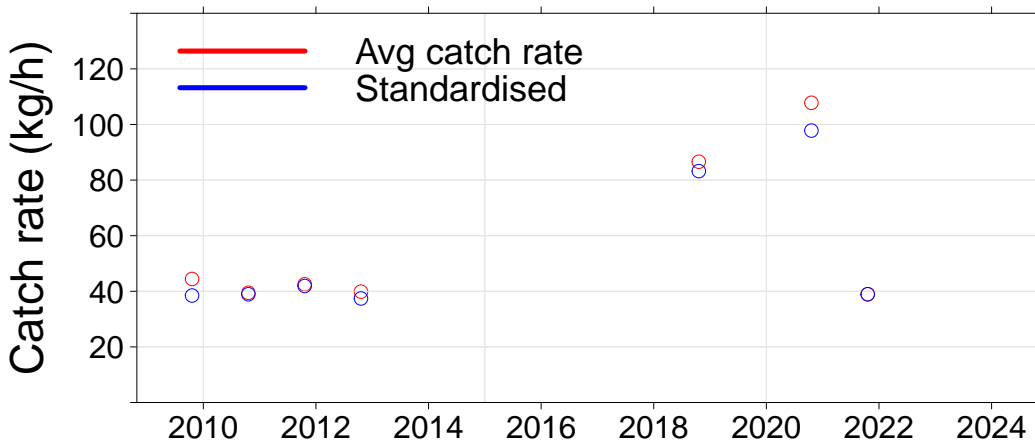

Julia Percy

- 3.01, JP North
- 3.02, JP NE
- 3.03, JP East
- 3.04, Prop Bay

Port Fairy

- 2.15, Yambuk
- 3.05, Craggs
- 3.06, Burnets
- 3.07, Watertower
- 3.08, Lighthouse

Warrnambool

- 3.09, Mills
- 3.10, Killarney
- 3.11, Cutting
- 3.12, Thunder Pt
- 3.13, Lady Bay
- 3.14, Levys