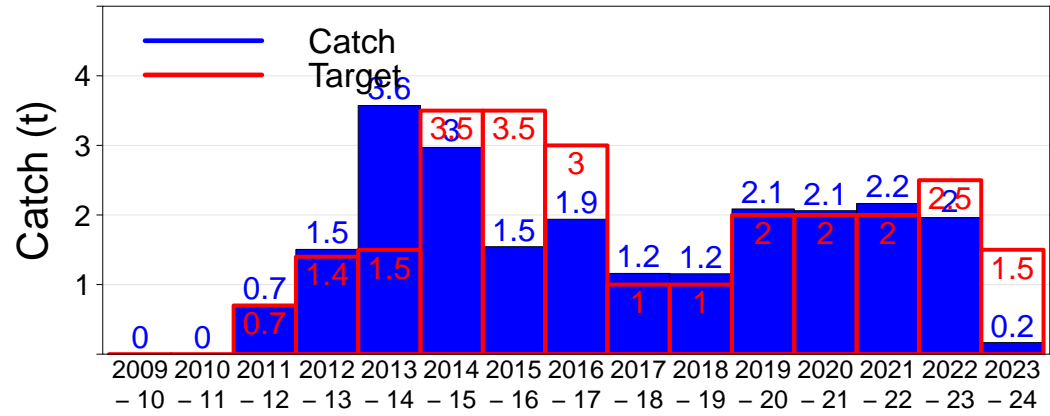

Reefcode 3.09, Mills

Contents

Figure description

Portland

- 1.01, Discovery Bay
- 1.02, Whites
- 1.03, Watersprings
- 1.04, Blowholes
- 1.05, Tits
- 1.06, SBridgewater
- 1.07, Seal Caves
- 1.08, Horseshoe
- 2.01, Murels
- 2.02, Jones Bay
- 2.03, Outside Nelson
- 2.04, Devils Kitchen
- 2.05, Inside Nelson
- 2.06, Killer Waves
- 2.07, Yellow Rk
- 2.08, Cape Grant
- 2.09, Passage
- 2.10, Lawrence Rx
- 2.11, Blacknose
- 2.12, Hospital
- 2.13, Dutton
- 2.14, Julia Bank
- 2.16, Minerva

Julia Percy

- 3.01, JP North
- 3.02, JP NE
- 3.03, JP East
- 3.04, Prop Bay

Port Fairy

- 2.15, Yambuk
- 3.05, Crags
- 3.06, Burnets
- 3.07, Watertower
- 3.08, Lighthouse

Warrnambool

- **3.09, Mills**
- 3.10, Killarney
- 3.11, Cutting
- 3.12, Thunder Pt
- 3.13, Lady Bay
- 3.14, Levys