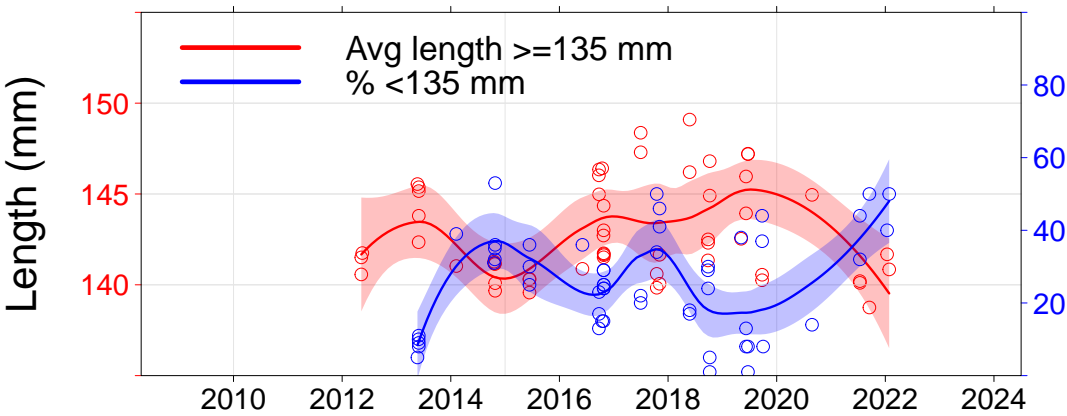

- 2.15, Yambuk
- 3.05, Crag
- 3.06, Burnets
- 3.07, Watertower
- 3.08, Lighthouse

Warrnambool

- 3.09, Mills
- 3.10, Killarney
- 3.11, Cutting
- 3.12, Thunder Pt
- 3.13, Lady Bay
- 3.14, Levys

Reefcode 2.10, Lawrence Rx