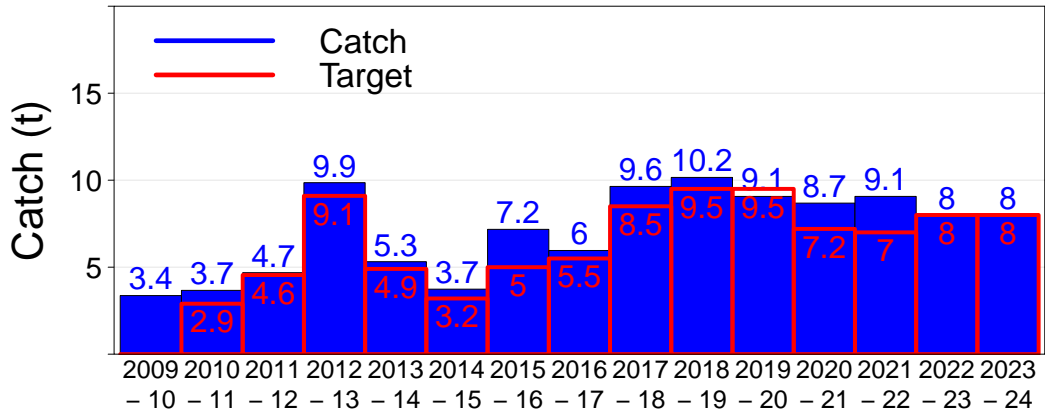

Reefcode 3.05, Crags

Contents

Figure description

Portland

- 1.01, Discovery Bay
- 1.02, Whites
- 1.03, Watersprings
- 1.04, Blowholes
- 1.05, Tits
- 1.06, SBridgewater
- 1.07, Seal Caves
- 1.08, Horseshoe
- 2.01, Murels
- 2.02, Jones Bay
- 2.03, Outside Nelson
- 2.04, Devils Kitchen
- 2.05, Inside Nelson
- 2.06, Killer Waves
- 2.07, Yellow Rk
- 2.08, Cape Grant
- 2.09, Passage
- 2.10, Lawrence Rx
- 2.11, Blacknose
- 2.12, Hospital
- 2.13, Dutton
- 2.14, Julia Bank
- 2.16, Minerva

Julia Percy

- 3.01, JP North
- 3.02, JP NE
- 3.03, JP East
- 3.04, Prop Bay

Port Fairy

- 2.15, Yambuk

3.05, Crags

- 3.06, Burnets
- 3.07, Watertower
- 3.08, Lighthouse

Warrnambool

- 3.09, Mills
- 3.10, Killarney
- 3.11, Cutting
- 3.12, Thunder Pt
- 3.13, Lady Bay
- 3.14, Levys