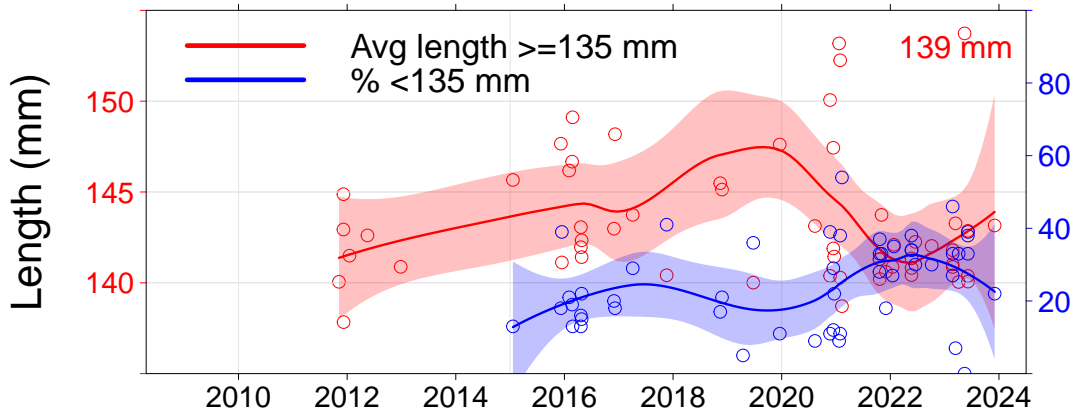

Reefcode 3.12, Thunder Pt

Contents

Figure description

Portland

- 1.01, Discovery Bay
- 1.02, Whites
- 1.03, Watersprings
- 1.04, Blowholes
- 1.05, Tits
- 1.06, SBridgewater
- 1.07, Seal Caves
- 1.08, Horseshoe
- 2.01, Murels
- 2.02, Jones Bay
- 2.03, Outside Nelson
- 2.04, Devils Kitchen
- 2.05, Inside Nelson
- 2.06, Killer Waves
- 2.07, Yellow Rk
- 2.08, Cape Grant
- 2.09, Passage
- 2.10, Lawrence Rx
- 2.11, Blacknose
- 2.12, Hospital
- 2.13, Dutton
- 2.14, Julia Bank
- 2.16, Minerva

Julia Percy

- 3.01, JP North
- 3.02, JP NE
- 3.03, JP East
- 3.04, Prop Bay

Port Fairy

- 2.15, Yambuk
- 3.05, Craggs
- 3.06, Burnets
- 3.07, Watertower
- 3.08, Lighthouse

Warrnambool

- 3.09, Mills
- 3.10, Killarney
- 3.11, Cutting
- **3.12, Thunder Pt**
- 3.13, Lady Bay
- 3.14, Levys