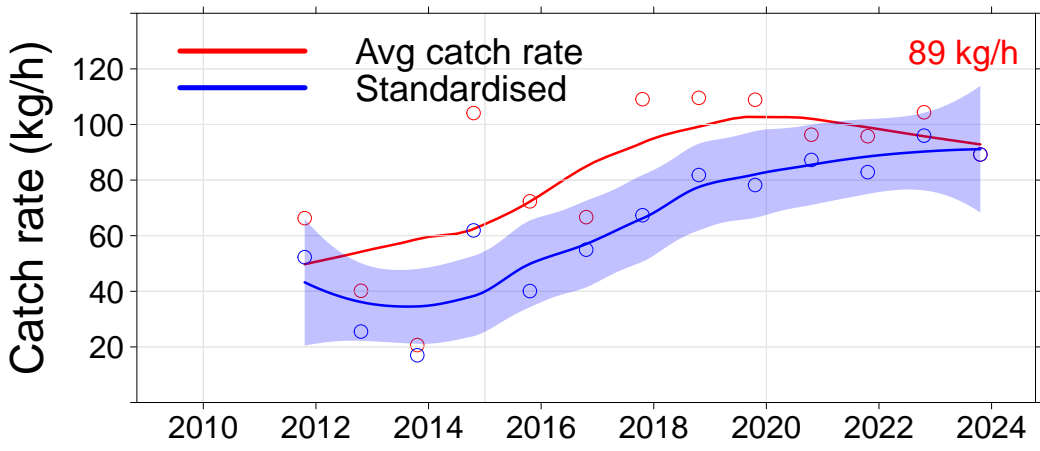

Reefcode 3.14, Levys

Contents

Figure description

Portland

- 1.01, Discovery Bay
- 1.02, Whites
- 1.03, Watersprings
- 1.04, Blowholes
- 1.05, Tits
- 1.06, SBridgewater
- 1.07, Seal Caves
- 1.08, Horseshoe
- 2.01, Murels
- 2.02, Jones Bay
- 2.03, Outside Nelson
- 2.04, Devils Kitchen
- 2.05, Inside Nelson
- 2.06, Killer Waves
- 2.07, Yellow Rk
- 2.08, Cape Grant
- 2.09, Passage
- 2.10, Lawrence Rx
- 2.11, Blacknose
- 2.12, Hospital
- 2.13, Dutton
- 2.14, Julia Bank
- 2.16, Minerva

Julia Percy

- 3.01, JP North
- 3.02, JP NE
- 3.03, JP East
- 3.04, Prop Bay

Port Fairy

- 2.15, Yambuk
- 3.05, Crags
- 3.06, Burnets
- 3.07, Watertower
- 3.08, Lighthouse

Warrnambool

- 3.09, Mills
- 3.10, Killarney
- 3.11, Cutting
- 3.12, Thunder Pt
- 3.13, Lady Bay
- 3.14, Levys