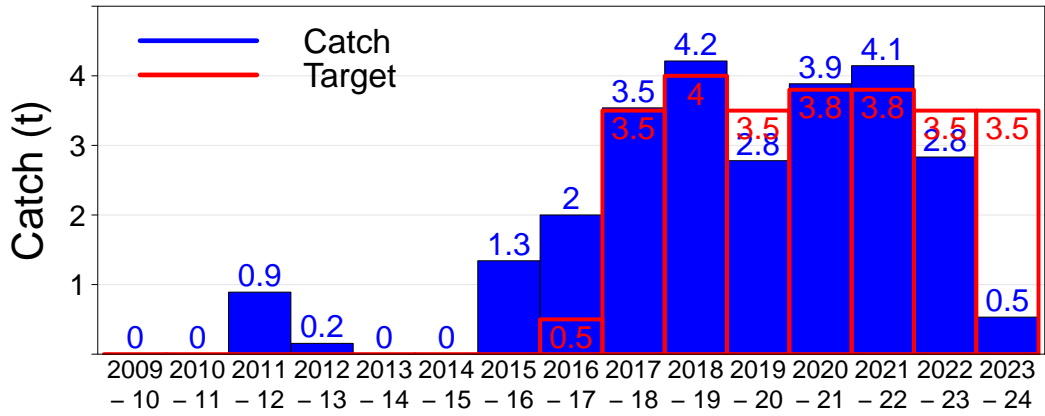

Reefcode 3.12, Thunder Pt

Contents

Figure description

Portland

- 1.01, Discovery Bay
- 1.02, Whites
- 1.03, Watersprings
- 1.04, Blowholes
- 1.05, Tits
- 1.06, SBridgewater
- 1.07, Seal Caves
- 1.08, Horseshoe
- 2.01, Murels
- 2.02, Jones Bay
- 2.03, Outside Nelson
- 2.04, Devils Kitchen
- 2.05, Inside Nelson
- 2.06, Killer Waves
- 2.07, Yellow Rk
- 2.08, Cape Grant
- 2.09, Passage
- 2.10, Lawrence Rx
- 2.11, Blacknose
- 2.12, Hospital
- 2.13, Dutton
- 2.14, Julia Bank
- 2.16, Minerva

Julia Percy

- 3.01, JP North
- 3.02, JP NE
- 3.03, JP East
- 3.04, Prop Bay

Port Fairy

- 2.15, Yambuk
- 3.05, Craggs
- 3.06, Burnets
- 3.07, Watertower
- 3.08, Lighthouse

Warrnambool

- 3.09, Mills
- 3.10, Killarney
- 3.11, Cutting
- **3.12, Thunder Pt**
- 3.13, Lady Bay
- 3.14, Levys