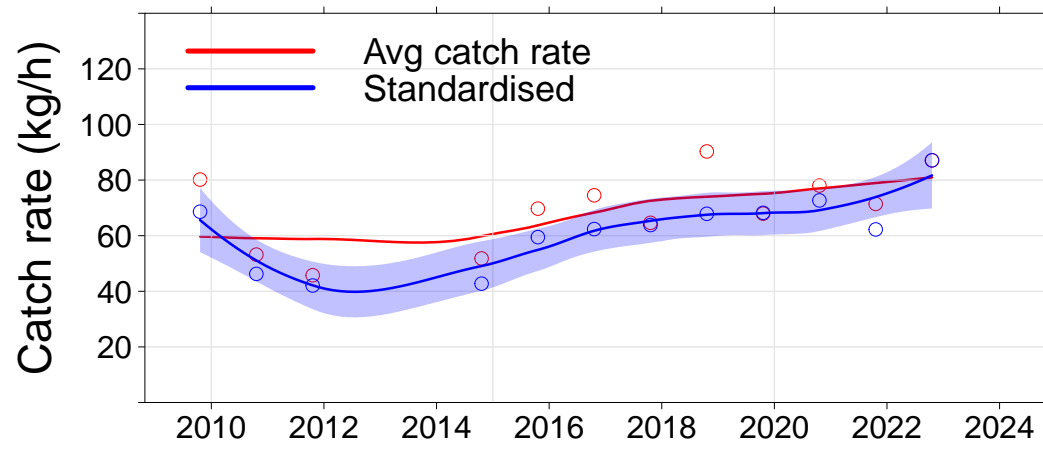

Reefcode 3.02, JP NE

Contents

Figure description

Portland

- 1.01, Discovery Bay
- 1.02, Whites
- 1.03, Watersprings
- 1.04, Blowholes
- 1.05, Tits
- 1.06, SBridgewater
- 1.07, Seal Caves
- 1.08, Horseshoe
- 2.01, Murels
- 2.02, Jones Bay
- 2.03, Outside Nelson
- 2.04, Devils Kitchen
- 2.05, Inside Nelson
- 2.06, Killer Waves
- 2.07, Yellow Rk
- 2.08, Cape Grant
- 2.09, Passage
- 2.10, Lawrence Rx
- 2.11, Blacknose
- 2.12, Hospital
- 2.13, Dutton
- 2.14, Julia Bank
- 2.16, Minerva

Julia Percy

- 3.01, JP North
- **3.02, JP NE**
- 3.03, JP East
- 3.04, Prop Bay

Port Fairy

- 2.15, Yambuk
- 3.05, Craggs
- 3.06, Burnets
- 3.07, Watertower
- 3.08, Lighthouse

Warrnambool

- 3.09, Mills
- 3.10, Killarney
- 3.11, Cutting
- 3.12, Thunder Pt
- 3.13, Lady Bay
- 3.14, Levys