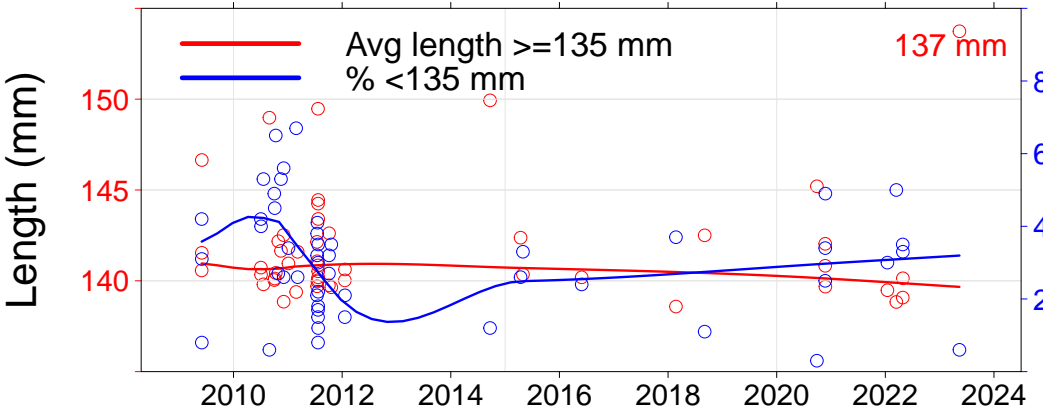

Reefcode 3.02, JP NE

Contents

Figure description

Portland

- 1.01, Discovery Bay
- 1.02, Whites
- 1.03, Watersprings
- 1.04, Blowholes
- 1.05, Tits
- 1.06, SBridgewater
- 1.07, Seal Caves
- 1.08, Horseshoe
- 2.01, Murels
- 2.02, Jones Bay
- 2.03, Outside Nelson
- 2.04, Devils Kitchen
- 2.05, Inside Nelson
- 2.06, Killer Waves
- 2.07, Yellow Rk
- 2.08, Cape Grant
- 2.09, Passage
- 2.10, Lawrence Rx
- 2.11, Blacknose
- 2.12, Hospital
- 2.13, Dutton
- 2.14, Julia Bank
- 2.16, Minerva

Julia Percy

- 3.01, JP North
- **3.02, JP NE**
- 3.03, JP East
- 3.04, Prop Bay

Port Fairy

- 2.15, Yambuk
- 3.05, Craggs
- 3.06, Burnets
- 3.07, Watertower
- 3.08, Lighthouse

Warrnambool

- 3.09, Mills
- 3.10, Killarney
- 3.11, Cutting
- 3.12, Thunder Pt
- 3.13, Lady Bay
- 3.14, Levys