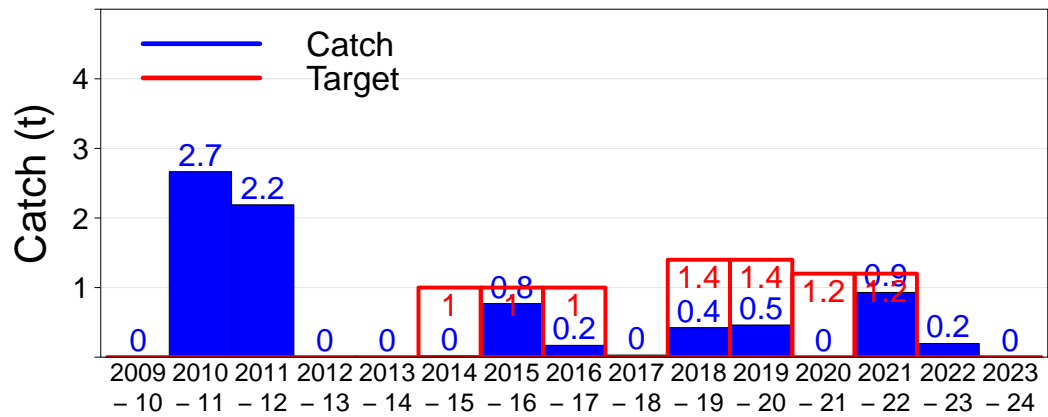

Reefcode 2.15, Yambuk

Contents

Figure description

Portland

- 1.01, Discovery Bay
- 1.02, Whites
- 1.03, Watersprings
- 1.04, Blowholes
- 1.05, Tits
- 1.06, SBridgewater
- 1.07, Seal Caves
- 1.08, Horseshoe
- 2.01, Murels
- 2.02, Jones Bay
- 2.03, Outside Nelson
- 2.04, Devils Kitchen
- 2.05, Inside Nelson
- 2.06, Killer Waves
- 2.07, Yellow Rk
- 2.08, Cape Grant
- 2.09, Passage
- 2.10, Lawrence Rx
- 2.11, Blacknose
- 2.12, Hospital
- 2.13, Dutton
- 2.14, Julia Bank
- 2.16, Minerva

Julia Percy

- 3.01, JP North
- 3.02, JP NE
- 3.03, JP East
- 3.04, Prop Bay

Port Fairy

2.15, Yambuk

- 3.05, Crags
- 3.06, Burnets
- 3.07, Watertower
- 3.08, Lighthouse

Warrnambool

- 3.09, Mills
- 3.10, Killarney
- 3.11, Cutting
- 3.12, Thunder Pt
- 3.13, Lady Bay
- 3.14, Levys