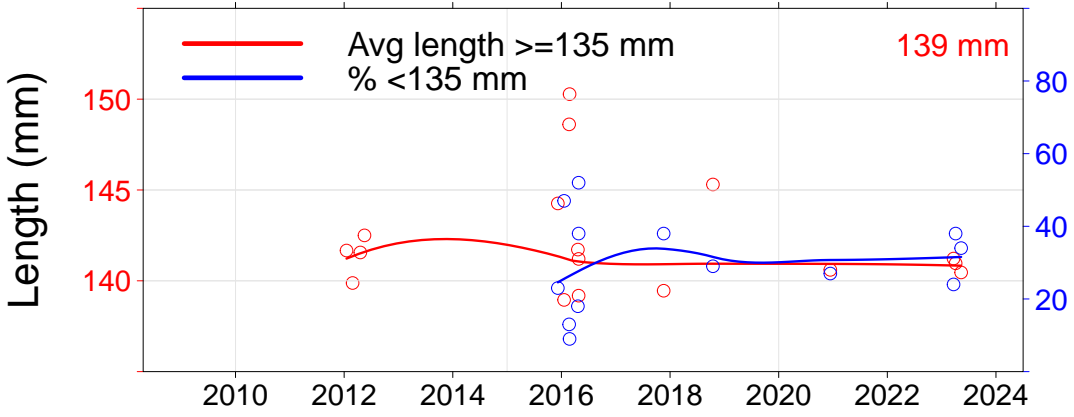

Reefcode 3.13, Lady Bay

Contents

Figure description

Portland

- 1.01, Discovery Bay
- 1.02, Whites
- 1.03, Watersprings
- 1.04, Blowholes
- 1.05, Tits
- 1.06, SBridgewater
- 1.07, Seal Caves
- 1.08, Horseshoe
- 2.01, Murels
- 2.02, Jones Bay
- 2.03, Outside Nelson
- 2.04, Devils Kitchen
- 2.05, Inside Nelson
- 2.06, Killer Waves
- 2.07, Yellow Rk
- 2.08, Cape Grant
- 2.09, Passage
- 2.10, Lawrence Rx
- 2.11, Blacknose
- 2.12, Hospital
- 2.13, Dutton
- 2.14, Julia Bank
- 2.16, Minerva

Julia Percy

- 3.01, JP North
- 3.02, JP NE
- 3.03, JP East
- 3.04, Prop Bay

Port Fairy

- 2.15, Yambuk
- 3.05, Crags
- 3.06, Burnets
- 3.07, Watertower
- 3.08, Lighthouse

Warrnambool

- 3.09, Mills
- 3.10, Killarney
- 3.11, Cutting
- 3.12, Thunder Pt

3.13, Lady Bay

3.14, Levys