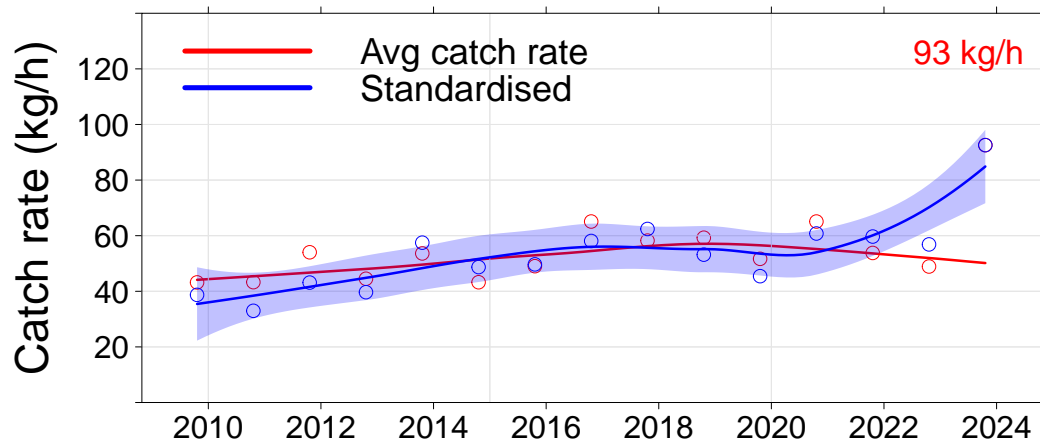

Julia Percy

- 3.01, JP North
- 3.02, JP NE
- 3.03, JP East
- 3.04, Prop Bay

Port Fairy

- 2.15, Yambuk
- 3.05, Craggs
- 3.06, Burnets
- 3.07, Watertower**
- 3.08, Lighthouse

Warrnambool

- 3.09, Mills
- 3.10, Killarney
- 3.11, Cutting
- 3.12, Thunder Pt
- 3.13, Lady Bay
- 3.14, Levys