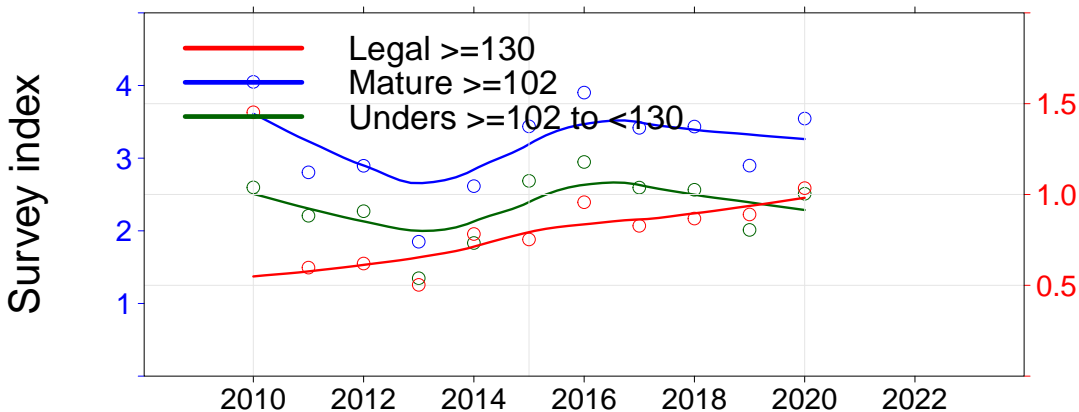

Reefcode 3.01, JP North

Contents

Figure description

Portland

- 1.01, Discovery Bay
- 1.02, Whites
- 1.03, Watersprings
- 1.04, Blowholes
- 1.05, Tits
- 1.06, SBridgewater
- 1.07, Seal Caves
- 1.08, Horseshoe
- 2.01, Murels
- 2.02, Jones Bay
- 2.03, Outside Nelson
- 2.04, Devils Kitchen
- 2.05, Inside Nelson
- 2.06, Killer Waves
- 2.07, Yellow Rk
- 2.08, Cape Grant
- 2.09, Passage
- 2.10, Lawrence Rx
- 2.11, Blacknose
- 2.12, Hospital
- 2.13, Dutton
- 2.14, Julia Bank
- 2.16, Minerva

Julia Percy

- **3.01, JP North**
- 3.02, JP NE
- 3.03, JP East
- 3.04, Prop Bay

Port Fairy

- 2.15, Yambuk
- 3.05, Crags
- 3.06, Burnets
- 3.07, Watertower
- 3.08, Lighthouse

Warrnambool

- 3.09, Mills
- 3.10, Killarney
- 3.11, Cutting
- 3.12, Thunder Pt
- 3.13, Lady Bay
- 3.14, Levys