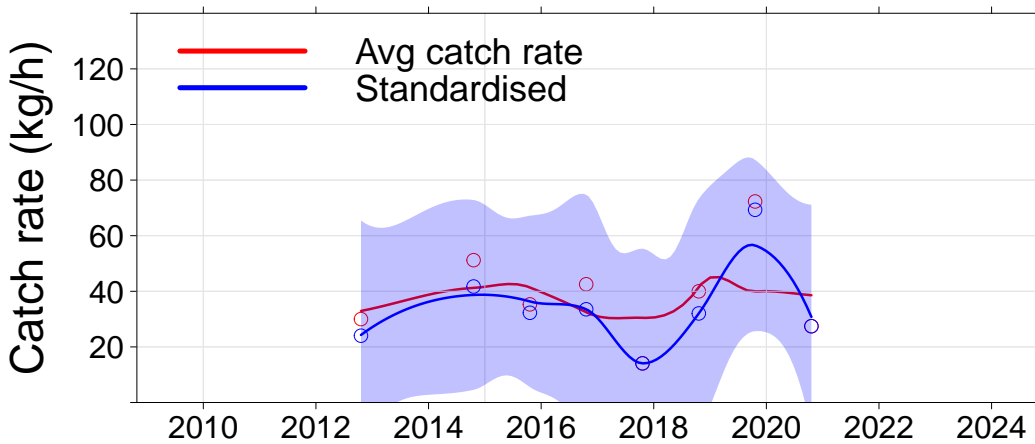

Julia Percy

- 3.01, JP North
- 3.02, JP NE
- 3.03, JP East
- 3.04, Prop Bay

Port Fairy

- 2.15, Yambuk
- 3.05, Crags
- 3.06, Burnets
- 3.07, Watertower
- 3.08, Lighthouse

Warrnambool

- 3.09, Mills
- 3.10, Killarney
- 3.11, Cutting
- 3.12, Thunder Pt
- 3.13, Lady Bay
- 3.14, Levys