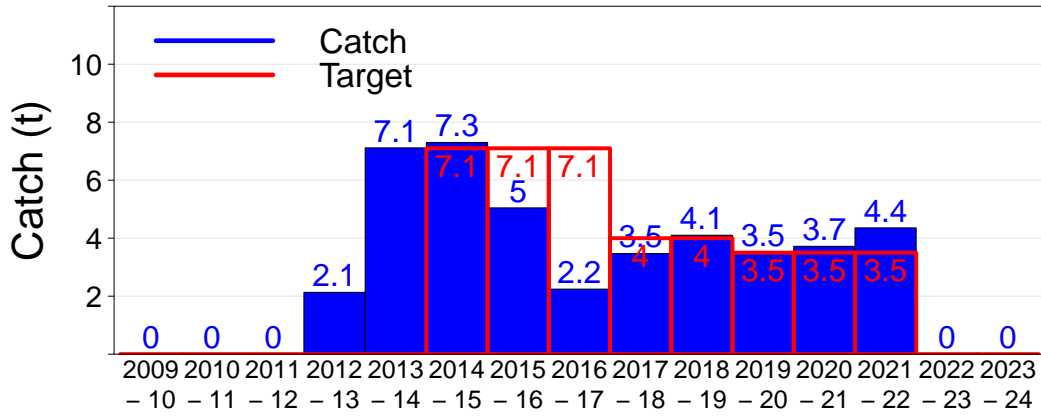

Julia Percy

- 3.01, JP North
- 3.02, JP NE
- 3.03, JP East
- 3.04, Prop Bay

Port Fairy

- 2.15, Yambuk
- 3.05, Crag
- 3.06, Burnets
- 3.07, Watertower
- 3.08, Lighthouse

Warrnambool

- 3.09, Mills
- 3.10, Killarney
- 3.11, Cutting
- 3.12, Thunder Pt
- 3.13, Lady Bay
- 3.14, Levys