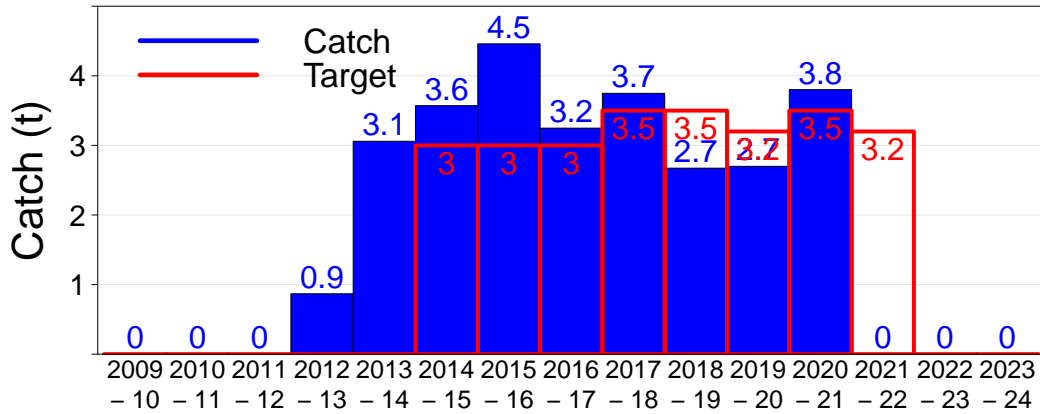

Julia Percy

- 3.01, JP North
- 3.02, JP NE
- 3.03, JP East
- 3.04, Prop Bay

Port Fairy

- 2.15, Yambuk
- 3.05, Craggs
- 3.06, Burnets
- 3.07, Watertower
- 3.08, Lighthouse

Warrnambool

- 3.09, Mills
- 3.10, Killarney
- 3.11, Cutting
- 3.12, Thunder Pt
- 3.13, Lady Bay
- 3.14, Levys