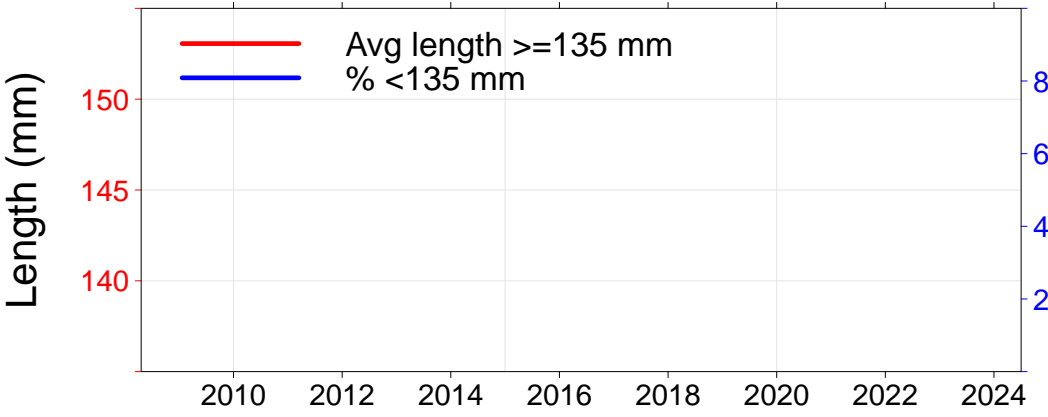

Reefcode 2.11, Blacknose

Contents

Figure description

Portland

- 1.01, Discovery Bay
- 1.02, Whites
- 1.03, Watersprings
- 1.04, Blowholes
- 1.05, Tits
- 1.06, SBridgewater
- 1.07, Seal Caves
- 1.08, Horseshoe
- 2.01, Murels
- 2.02, Jones Bay
- 2.03, Outside Nelson
- 2.04, Devils Kitchen
- 2.05, Inside Nelson
- 2.06, Killer Waves
- 2.07, Yellow Rk
- 2.08, Cape Grant
- 2.09, Passage
- 2.10, Lawrence Rx

2.11, Blacknose

- 2.12, Hospital
- 2.13, Dutton
- 2.14, Julia Bank
- 2.16, Minerva

Julia Percy

- 3.01, JP North
- 3.02, JP NE
- 3.03, JP East
- 3.04, Prop Bay

Port Fairy

- 2.15, Yambuk
- 3.05, Crags
- 3.06, Burnets
- 3.07, Watertower
- 3.08, Lighthouse

Warrnambool

- 3.09, Mills
- 3.10, Killarney
- 3.11, Cutting
- 3.12, Thunder Pt
- 3.13, Lady Bay
- 3.14, Levys