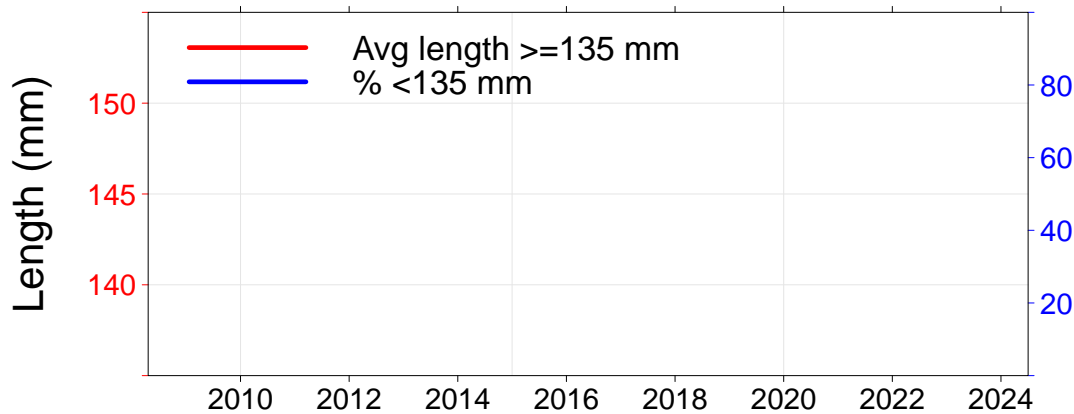

- 2.15, Yambuk
- 3.05, Crag
- 3.06, Burnets
- 3.07, Watertower
- 3.08, Lighthouse

Warrnambool

- 3.09, Mills
- 3.10, Killarney
- 3.11, Cutting
- 3.12, Thunder Pt
- 3.13, Lady Bay
- 3.14, Levys

Reefcode 2.10, Lawrence Rx