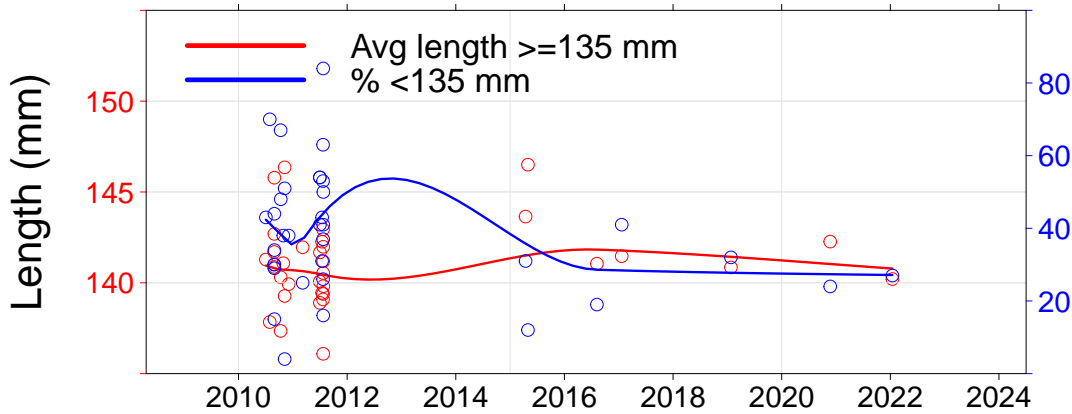

Julia Percy

- 3.01, JP North
- 3.02, JP NE
- 3.03, JP East**
- 3.04, Prop Bay

Port Fairy

- 2.15, Yambuk
- 3.05, Crags
- 3.06, Burnets
- 3.07, Watertower
- 3.08, Lighthouse

Warrnambool

- 3.09, Mills
- 3.10, Killarney
- 3.11, Cutting
- 3.12, Thunder Pt
- 3.13, Lady Bay
- 3.14, Levys