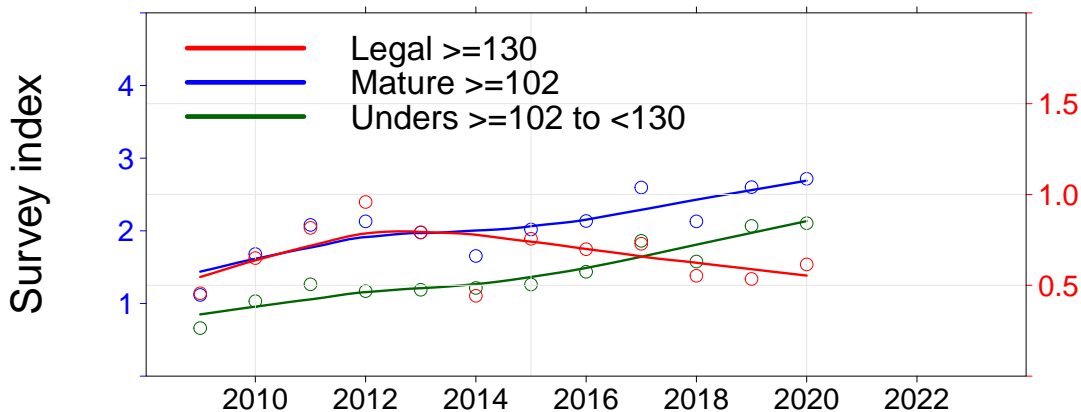

Julia Percy

- 3.01, JP North
- 3.02, JP NE
- 3.03, JP East
- 3.04, Prop Bay

Port Fairy

- 2.15, Yambuk
- 3.05, Crags
- 3.06, Burnets
- 3.07, Watertower
- 3.08, Lighthouse

Warrnambool

- 3.09, Mills
- 3.10, Killarney
- 3.11, Cutting
- 3.12, Thunder Pt
- 3.13, Lady Bay
- 3.14, Levys