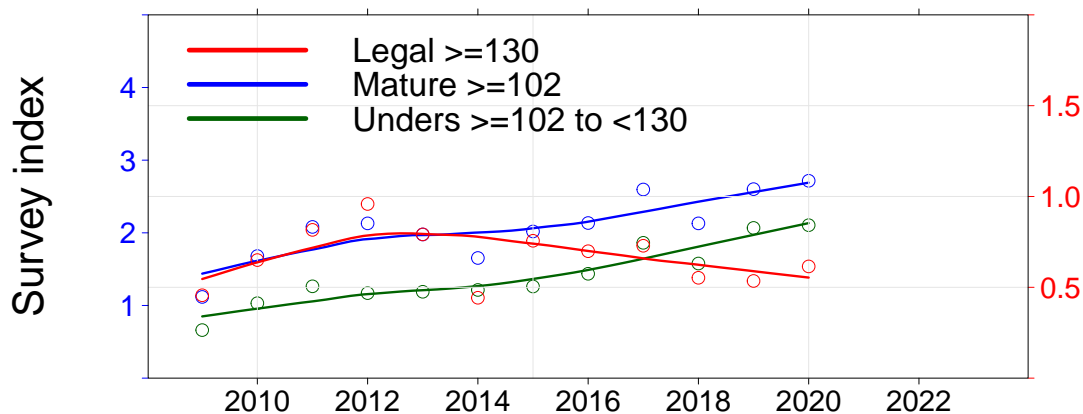

Julia Percy

- 3.01, JP North
- 3.02, JP NE
- 3.03, JP East
- 3.04, Prop Bay

Port Fairy

- 2.15, Yambuk
- 3.05, Craggs
- 3.06, Burnets
- 3.07, Watertower
- 3.08, Lighthouse

Warrnambool

- 3.09, Mills
- 3.10, Killarney
- 3.11, Cutting
- 3.12, Thunder Pt
- 3.13, Lady Bay
- 3.14, Levys