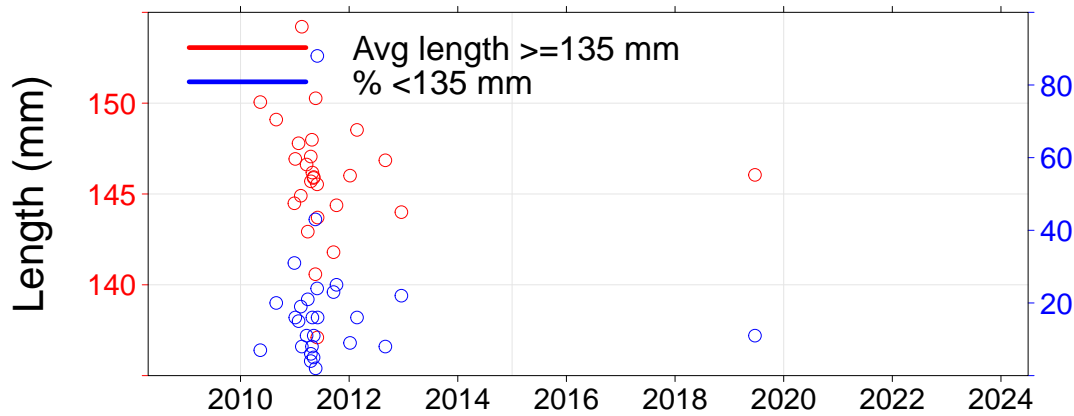

Julia Percy

- 3.01, JP North
- 3.02, JP NE
- 3.03, JP East
- 3.04, Prop Bay

Port Fairy

- 2.15, Yambuk
- 3.05, Crags
- 3.06, Burnets
- 3.07, Watertower
- 3.08, Lighthouse

Warrnambool

- 3.09, Mills
- 3.10, Killarney
- 3.11, Cutting
- 3.12, Thunder Pt
- 3.13, Lady Bay
- 3.14, Levys