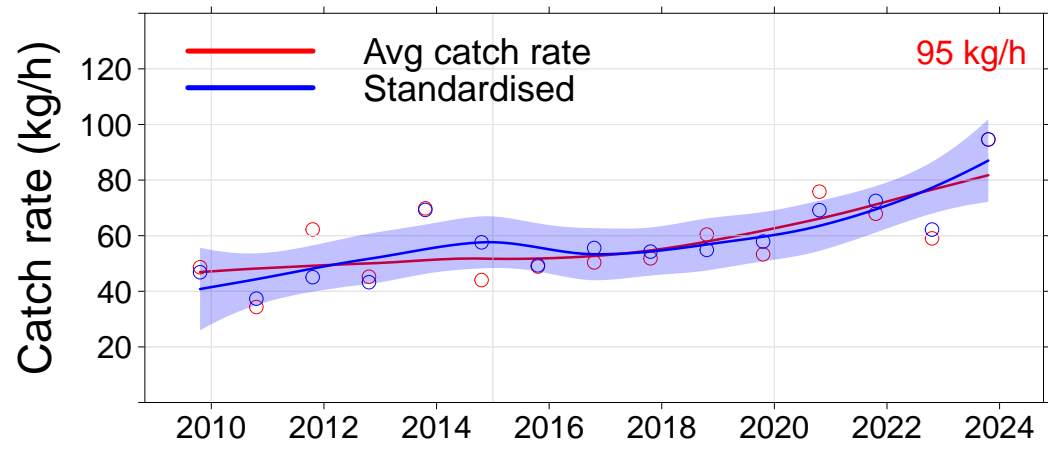

Reefcode 3.06, Burnets

Contents

Figure description

Portland

- 1.01, Discovery Bay
- 1.02, Whites
- 1.03, Watersprings
- 1.04, Blowholes
- 1.05, Tits
- 1.06, SBridgewater
- 1.07, Seal Caves
- 1.08, Horseshoe
- 2.01, Murels
- 2.02, Jones Bay
- 2.03, Outside Nelson
- 2.04, Devils Kitchen
- 2.05, Inside Nelson
- 2.06, Killer Waves
- 2.07, Yellow Rk
- 2.08, Cape Grant
- 2.09, Passage
- 2.10, Lawrence Rx
- 2.11, Blacknose
- 2.12, Hospital
- 2.13, Dutton
- 2.14, Julia Bank
- 2.16, Minerva

Julia Percy

- 3.01, JP North
- 3.02, JP NE
- 3.03, JP East
- 3.04, Prop Bay

Port Fairy

- 2.15, Yambuk
- 3.05, Crags

3.06, Burnets

- 3.07, Watertower
- 3.08, Lighthouse

Warrnambool

- 3.09, Mills
- 3.10, Killarney
- 3.11, Cutting
- 3.12, Thunder Pt
- 3.13, Lady Bay
- 3.14, Levys