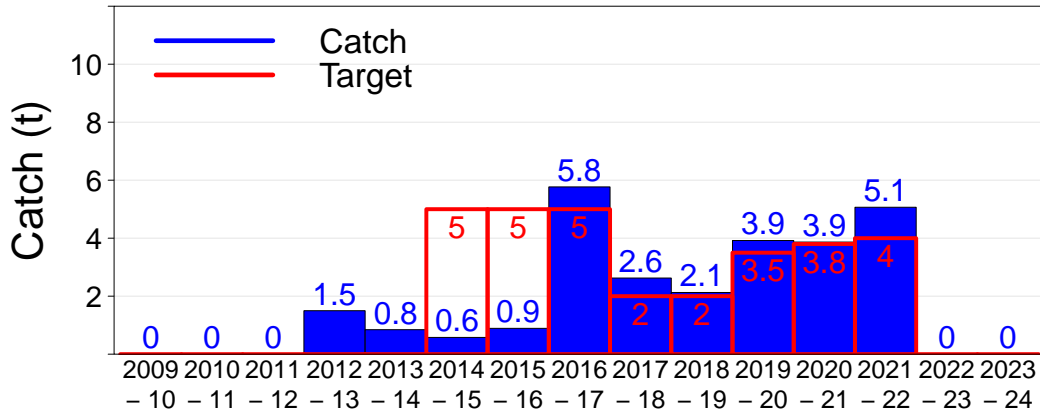

Julia Percy

- 3.01, JP North
- 3.02, JP NE
- 3.03, JP East
- 3.04, Prop Bay

Port Fairy

- 2.15, Yambuk
- 3.05, Crags
- 3.06, Burnets
- 3.07, Watertower
- 3.08, Lighthouse

Warrnambool

- 3.09, Mills
- 3.10, Killarney
- 3.11, Cutting
- 3.12, Thunder Pt
- 3.13, Lady Bay
- 3.14, Levys