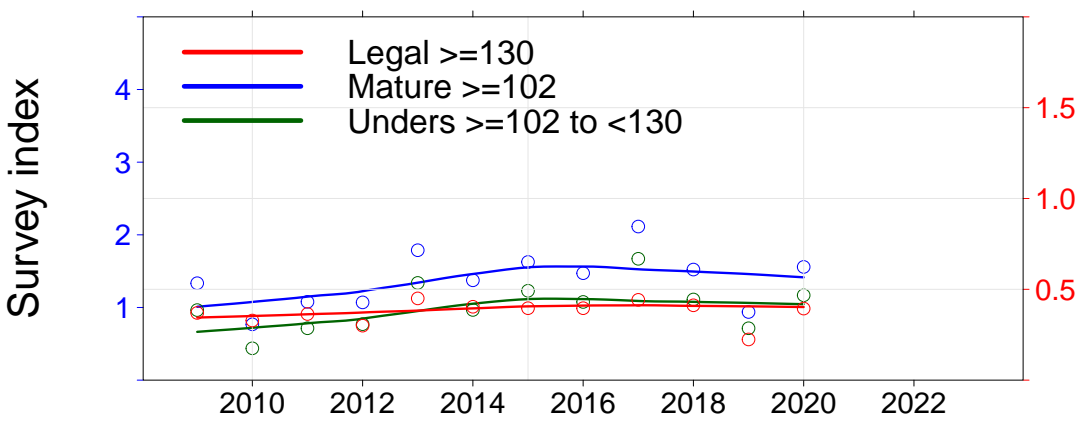

Reefcode 3.13, Lady Bay

Contents

Figure description

Portland

- 1.01, Discovery Bay
- 1.02, Whites
- 1.03, Watersprings
- 1.04, Blowholes
- 1.05, Tits
- 1.06, SBridgewater
- 1.07, Seal Caves
- 1.08, Horseshoe
- 2.01, Murels
- 2.02, Jones Bay
- 2.03, Outside Nelson
- 2.04, Devils Kitchen
- 2.05, Inside Nelson
- 2.06, Killer Waves
- 2.07, Yellow Rk
- 2.08, Cape Grant
- 2.09, Passage
- 2.10, Lawrence Rx
- 2.11, Blacknose
- 2.12, Hospital
- 2.13, Dutton
- 2.14, Julia Bank
- 2.16, Minerva

Julia Percy

- 3.01, JP North
- 3.02, JP NE
- 3.03, JP East
- 3.04, Prop Bay

Port Fairy

- 2.15, Yambuk
- 3.05, Crags
- 3.06, Burnets
- 3.07, Watertower
- 3.08, Lighthouse

Warrnambool

- 3.09, Mills
- 3.10, Killarney
- 3.11, Cutting
- 3.12, Thunder Pt

3.13, Lady Bay

3.14, Levys