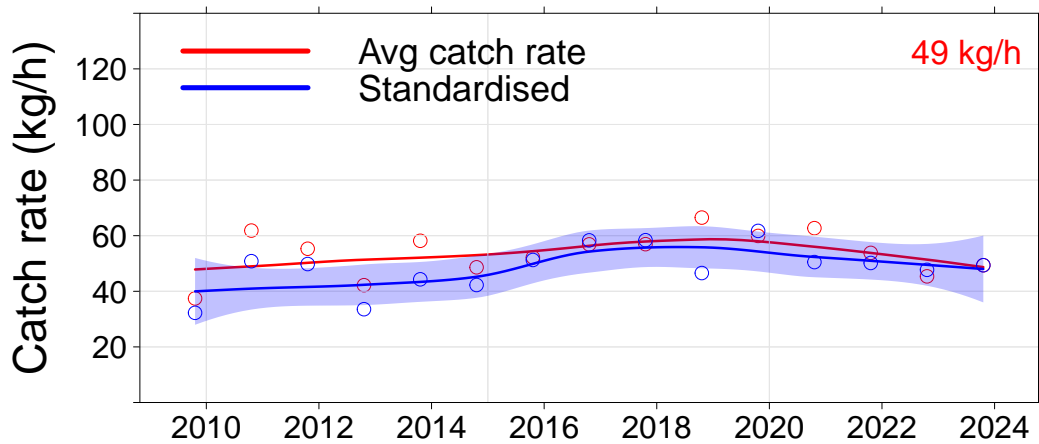

Reefcode 3.08, Lighthouse

Contents

Figure description

Portland

- 1.01, Discovery Bay
- 1.02, Whites
- 1.03, Watersprings
- 1.04, Blowholes
- 1.05, Tits
- 1.06, SBridgewater
- 1.07, Seal Caves
- 1.08, Horseshoe
- 2.01, Murels
- 2.02, Jones Bay
- 2.03, Outside Nelson
- 2.04, Devils Kitchen
- 2.05, Inside Nelson
- 2.06, Killer Waves
- 2.07, Yellow Rk
- 2.08, Cape Grant
- 2.09, Passage
- 2.10, Lawrence Rx
- 2.11, Blacknose
- 2.12, Hospital
- 2.13, Dutton
- 2.14, Julia Bank
- 2.16, Minerva

Julia Percy

- 3.01, JP North
- 3.02, JP NE
- 3.03, JP East
- 3.04, Prop Bay

Port Fairy

- 2.15, Yambuk
- 3.05, Craggs
- 3.06, Burnets
- 3.07, Watertower
- **3.08, Lighthouse**

Warrnambool

- 3.09, Mills
- 3.10, Killarney
- 3.11, Cutting
- 3.12, Thunder Pt
- 3.13, Lady Bay
- 3.14, Levys