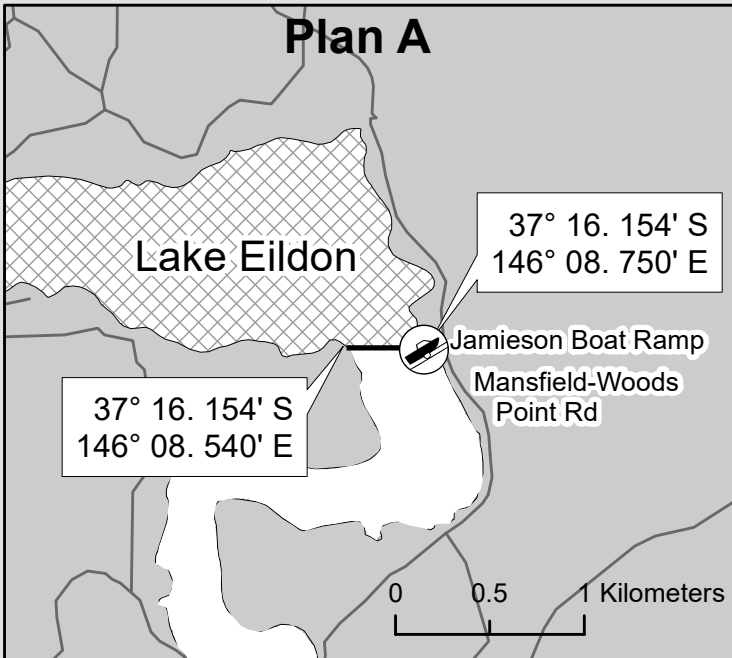

NOTE - A closed season for Murray cod and trout (salmonids) applies to all waters outside of the area shown in hatching, including the waters south of the fixed marker at the Jamieson Boat Ramp which incorporates the Lake bed below the high water mark of Lake Eildon.

1:250,000
Map Datum-GDA 94
Coordinate units - Degrees, Decimal Minutes