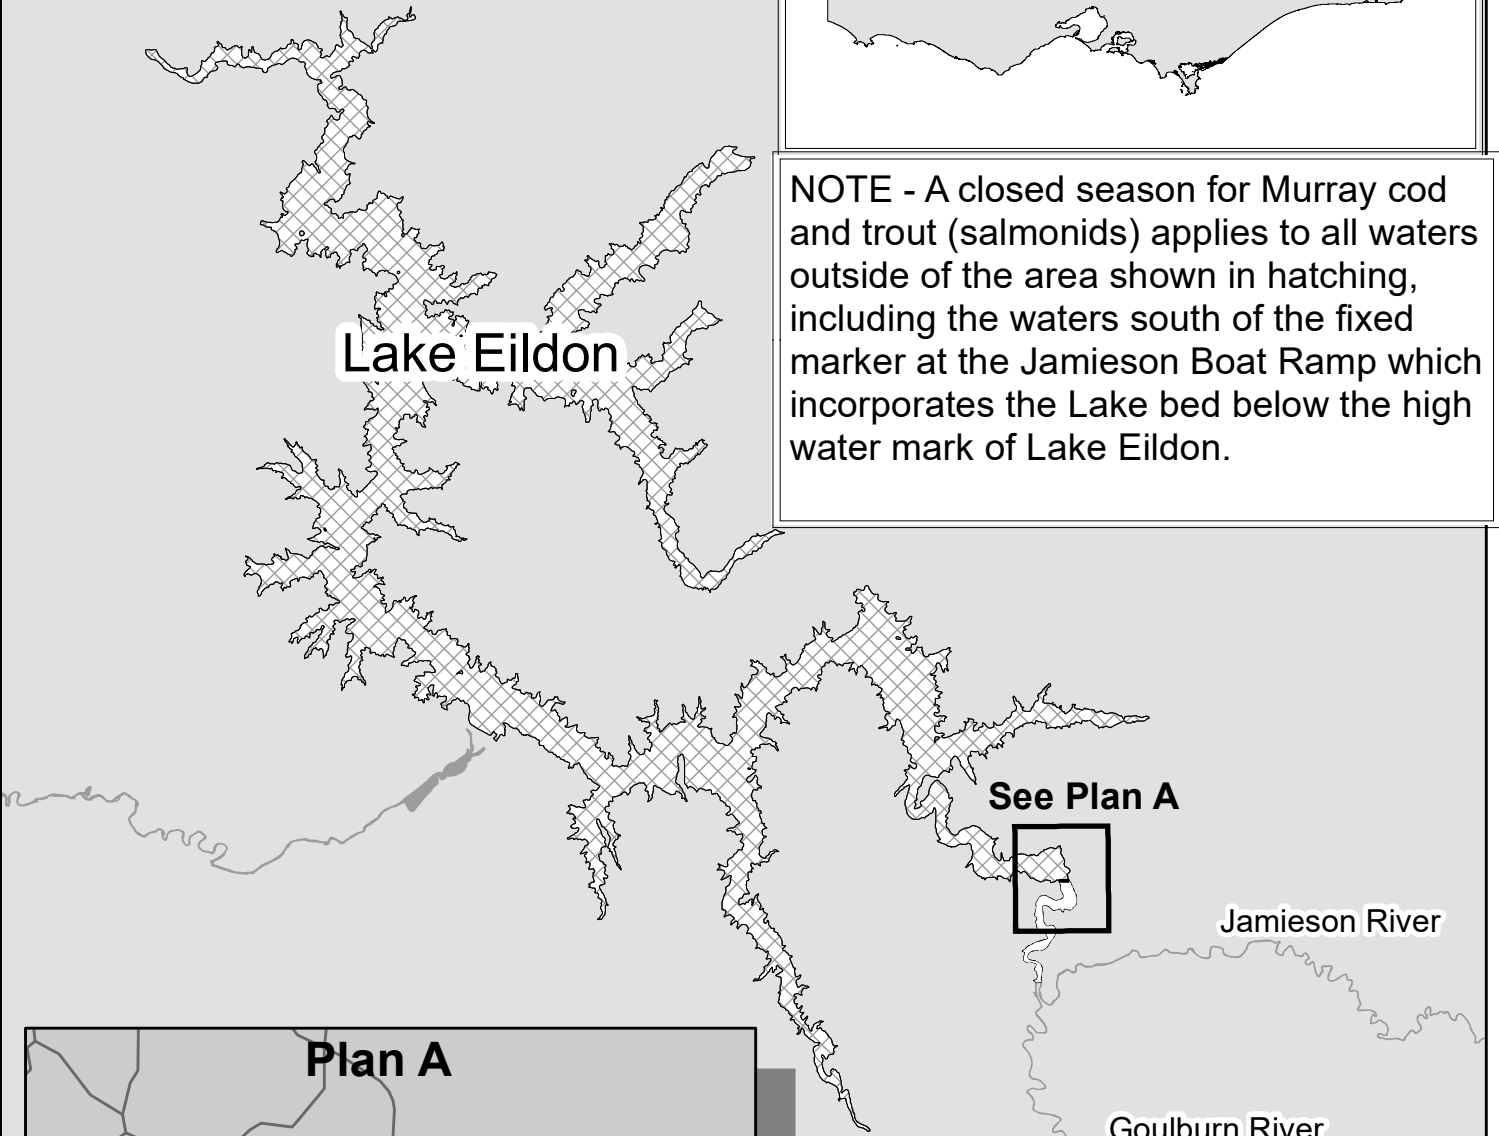

NOTE - A closed season for Murray cod and trout (salmonids) applies to all waters outside of the area shown in hatching, including the waters south of the fixed marker at the Jamieson Boat Ramp which incorporates the Lake bed below the high water mark of Lake Eildon.

1:250,000
Map Datum-GDA 94
Coordinate units - Degrees, Decimal Minutes