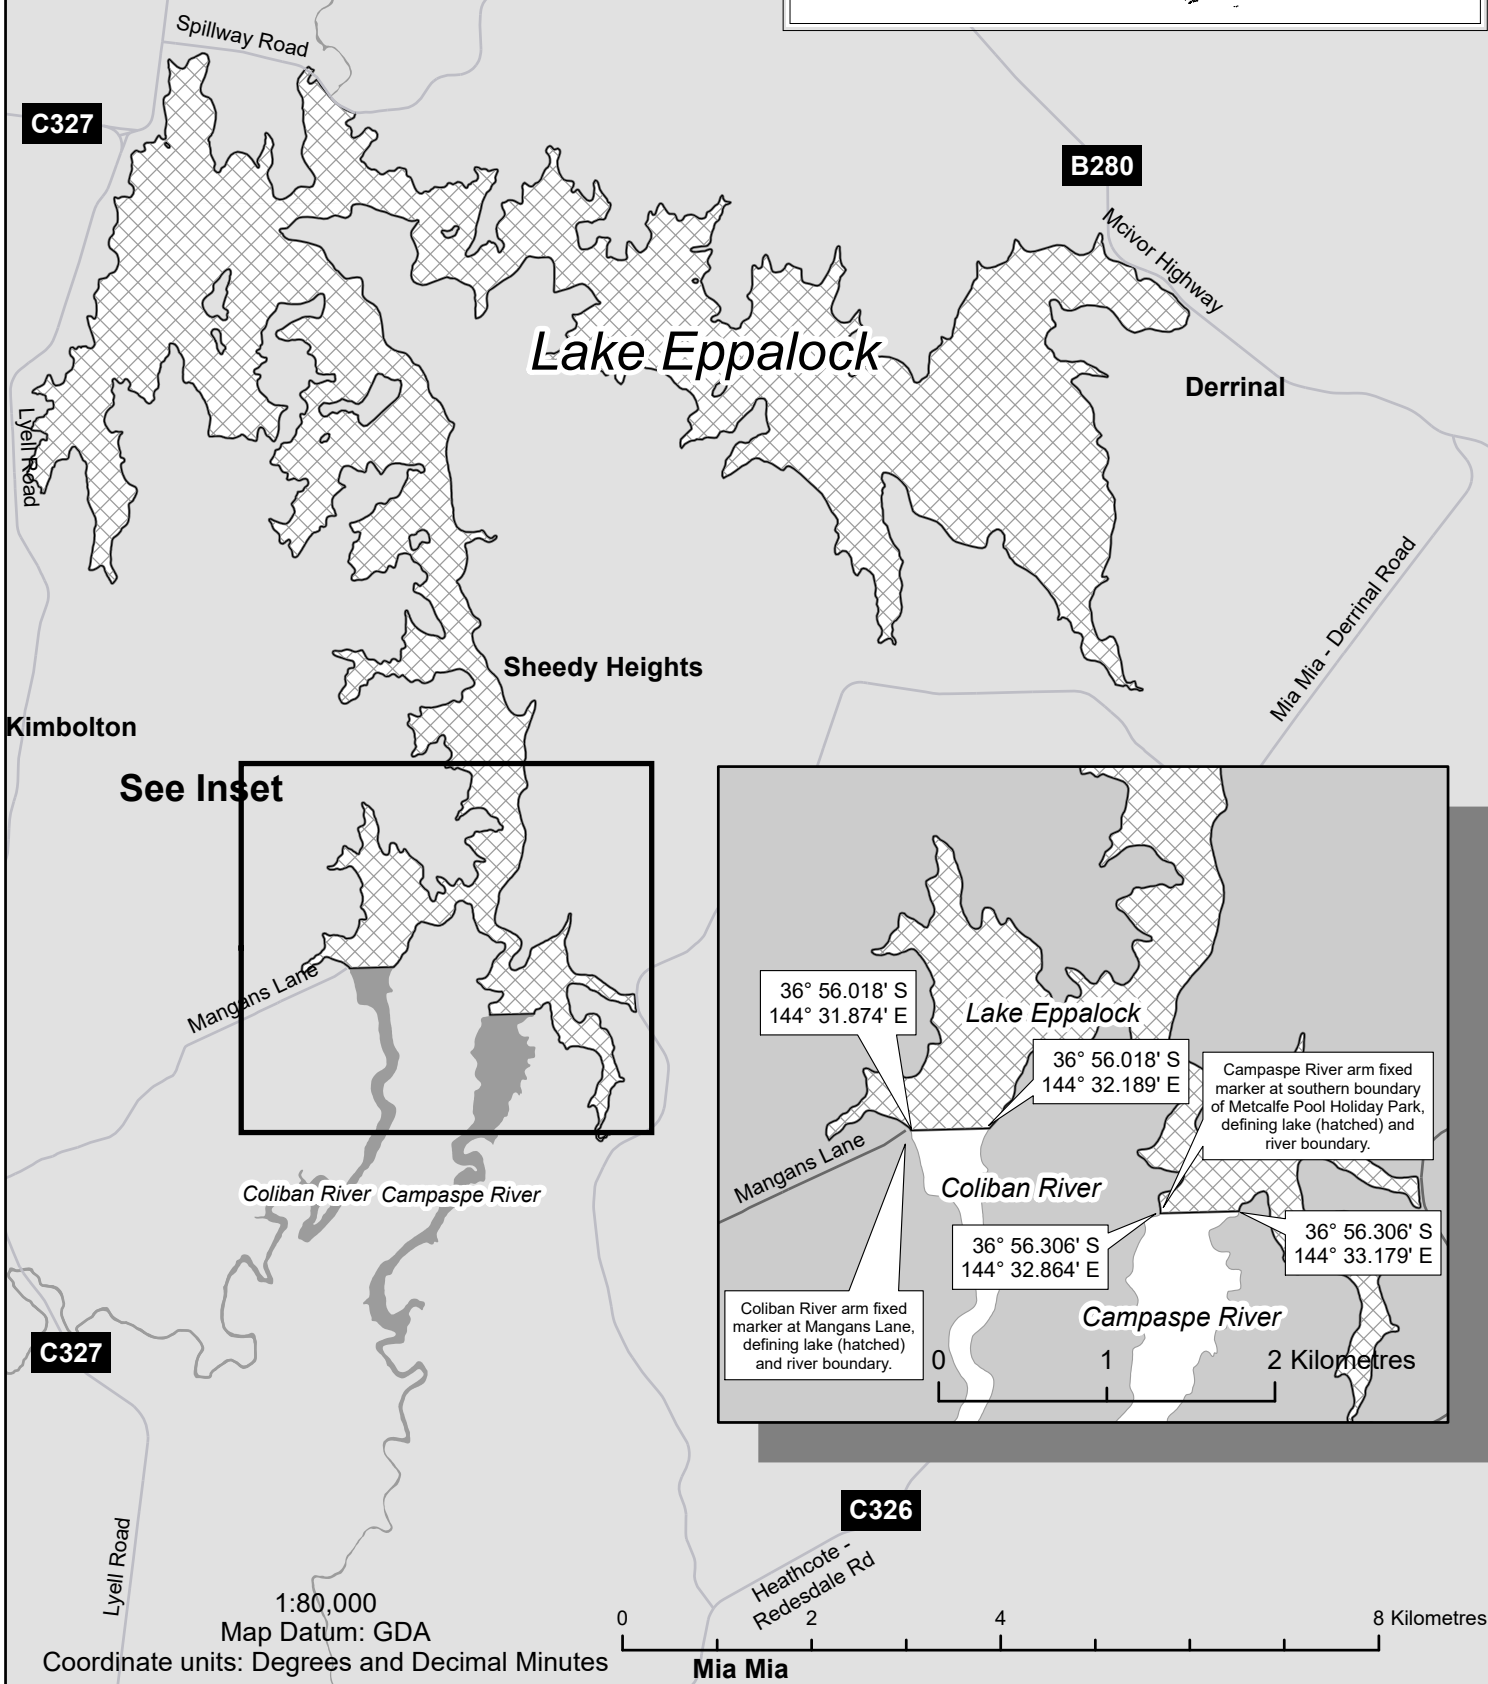

NOTE - A closed season for Murray cod and trout (salmonids) applies to all waters outside of the area shown in hatching, including the waters south of the fixed markers at Mangans Lane and the southern boundary of the Metcalfe Pool Holiday Park which incorporates the Lake bed below the high water mark of Lake Eppalock.

See Inset

1:80,000
Map Datum: GDA
Coordinate units: Degrees and Decimal Minutes