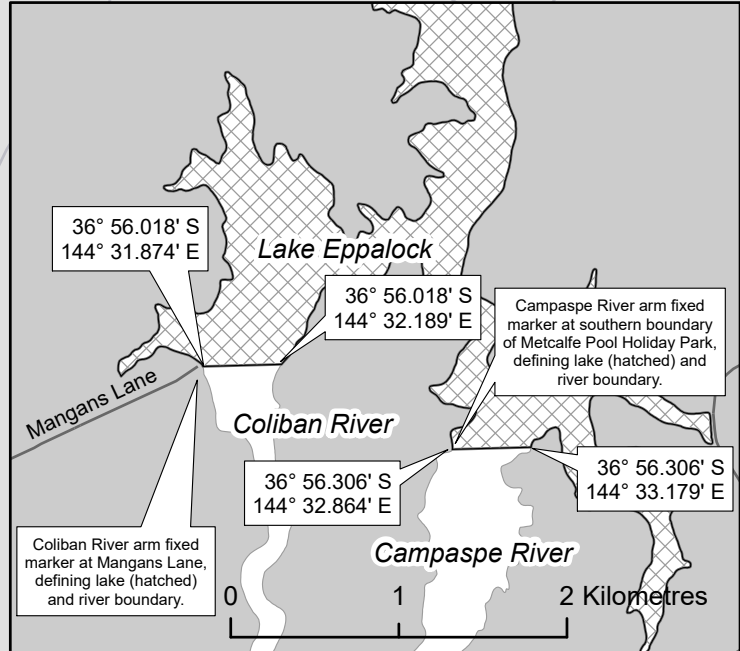

NOTE - A closed season for Murray cod and trout (salmonids) applies to all waters outside of the area shown in hatching, including the waters south of the fixed markers at Mangans Lane and the southern boundary of the Metcalfe Pool Holiday Park which incorporates the Lake bed below the high water mark of Lake Eppalock.

See Inset

1:80,000
Map Datum: GDA
Coordinate units: Degrees and Decimal Minutes